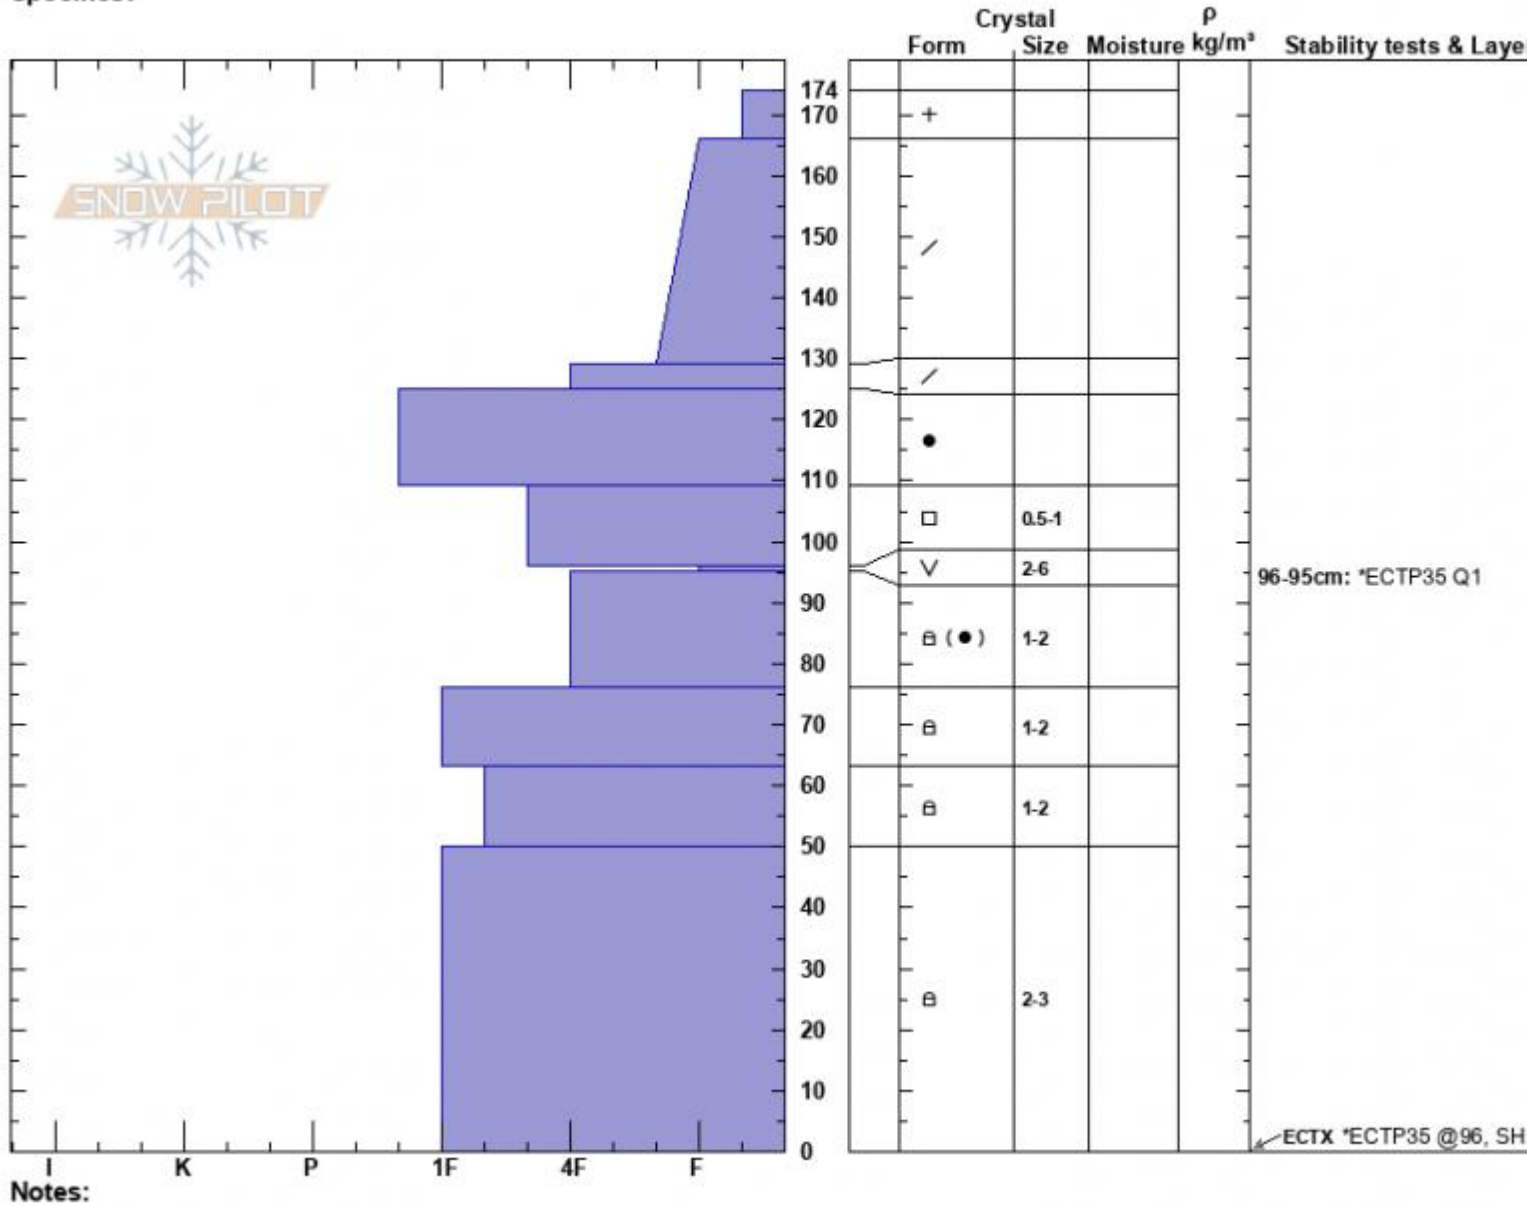

Middle/BearBasn
 Madison Range-N
 MT
 Elevation: 9230 ft
 Aspect: 90°
 Specifics:

Alex Mariantal
 02/04/2023 - 12:45pm
 Co-ord: 45.32635N, -111.38205W
 Slope Angle: 28°
 Wind Loading: previous

Stability: Fair
 Air Temperature:
 Sky Cover: BKN
 Precipitation: NO
 Wind: Calm

HS:174 **Layer Notes:**
 96-95cm: *ECTP35 Q1
 96-95cm: Problematic layer

Advisory Region
 Northern Madison
 Longitude
 -111.39W
 Latitude
 45.34N
 Northern Madison, 2023-02-04