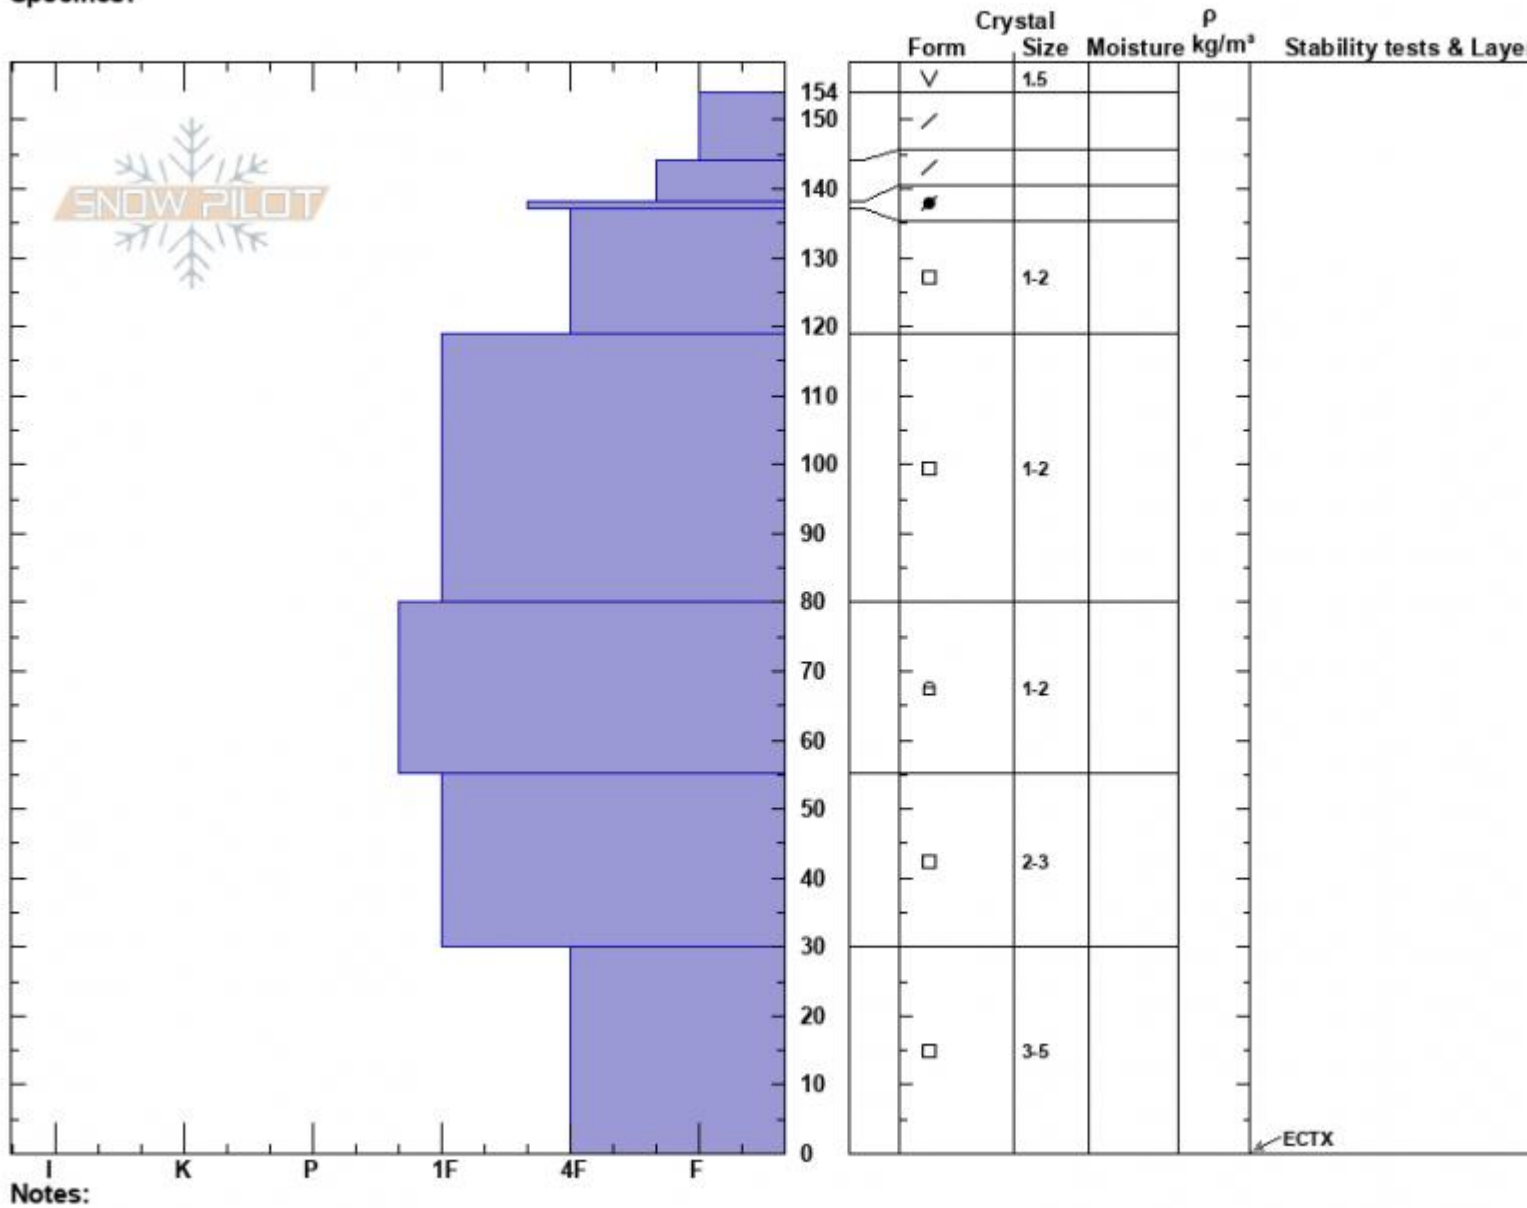

Carrot Basin
 Madison Range-N
 MT
 Elevation: 9140 ft
 Aspect: 35°
 Specifics:

Alex Marienthal
 02/10/2023 - 12:40pm
 Co-ord: 44.96121N, -111.33147W
 Slope Angle: 32°
 Wind Loading: previous

Stability: Good
 Air Temperature:
 Sky Cover: CLR
 Precipitation: NO
 Wind: SW Moderate

HS:154 Layer Notes:

Advisory Region
 Southern Madison
 Longitude
 -111.27W
 Latitude
 45.06N
 Southern Madison, 2023-02-10