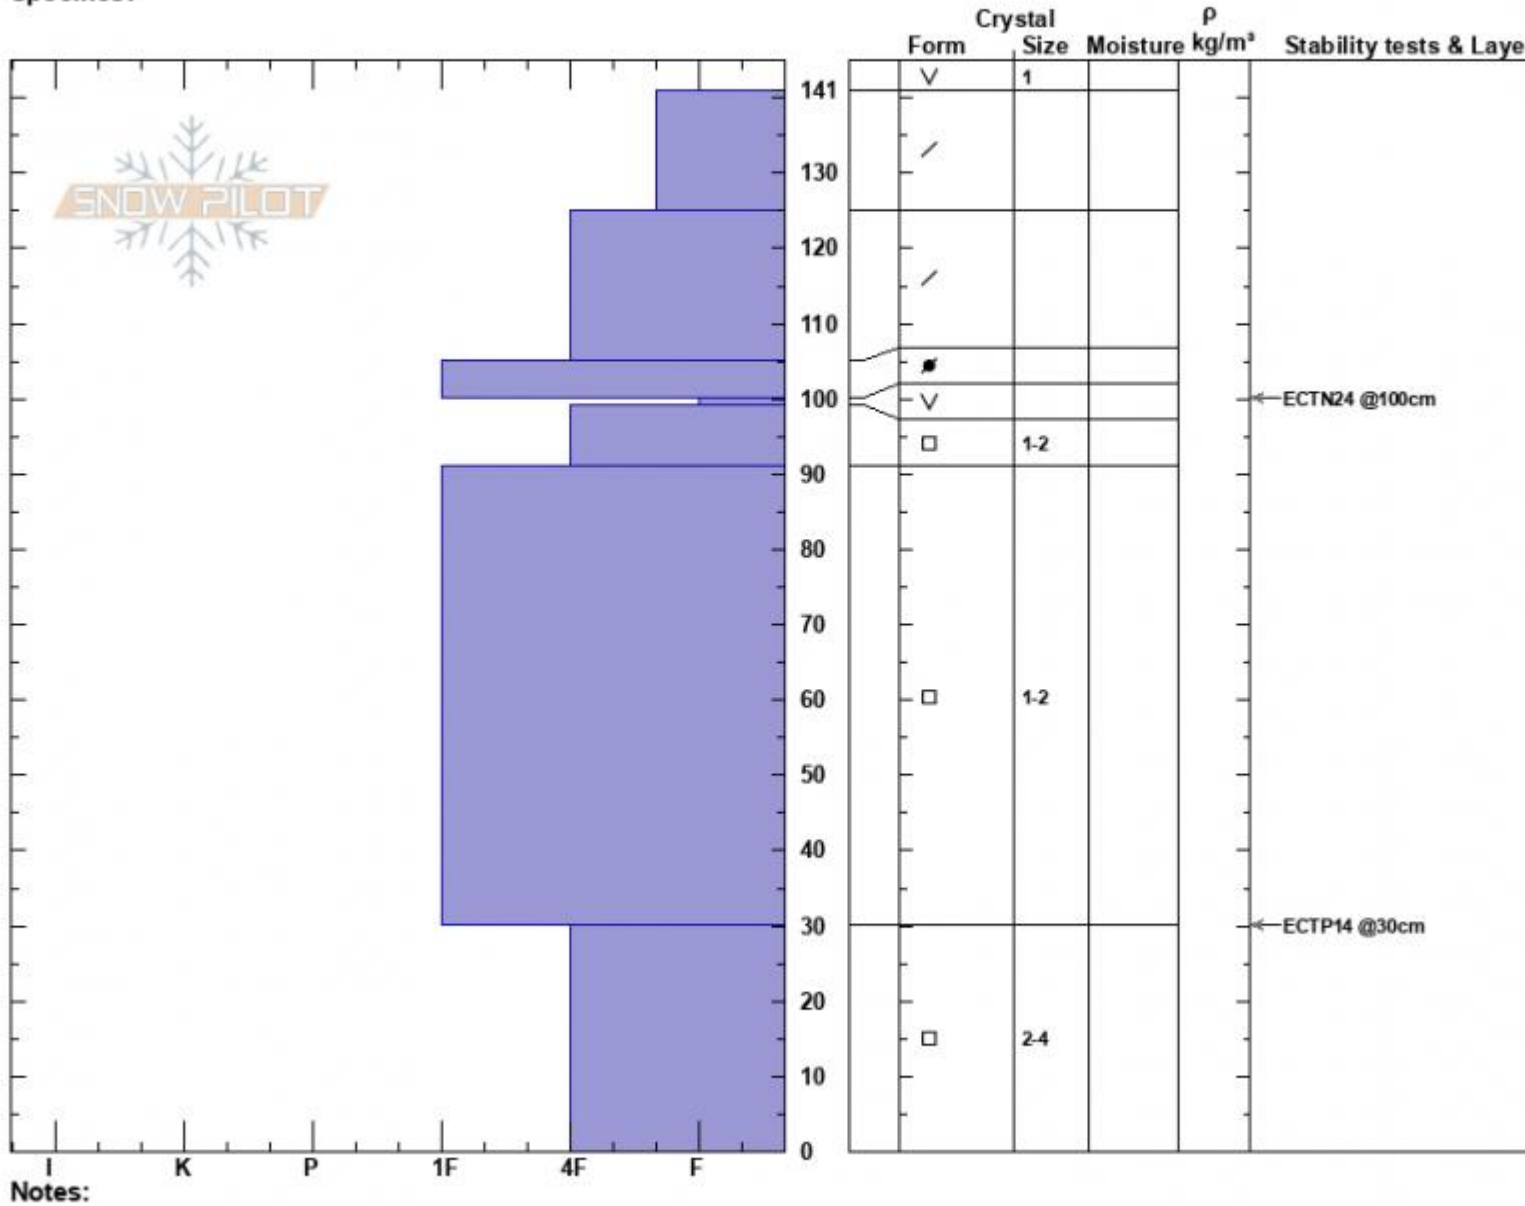

TaylorFork, WidmsBndr
 Madison Range-S
 MT
 Elevation: 8769 ft
 Aspect: 240°
 Specifics:

Alex Marienthal
 02/10/2023 - 11:30am
 Co-ord: 44.97666N, -111.35982W
 Slope Angle: 26°
 Wind Loading: no

Stability: Good
 Air Temperature: -7°C
 Sky Cover: CLR
 Precipitation: NO
 Wind: SW Light Breeze

HS:141
 Layer Notes:
 100-99cm: Problematic layer

Advisory Region
 Southern Madison
 Longitude
 -111.27W
 Latitude
 45.06N
 Southern Madison, 2023-02-10