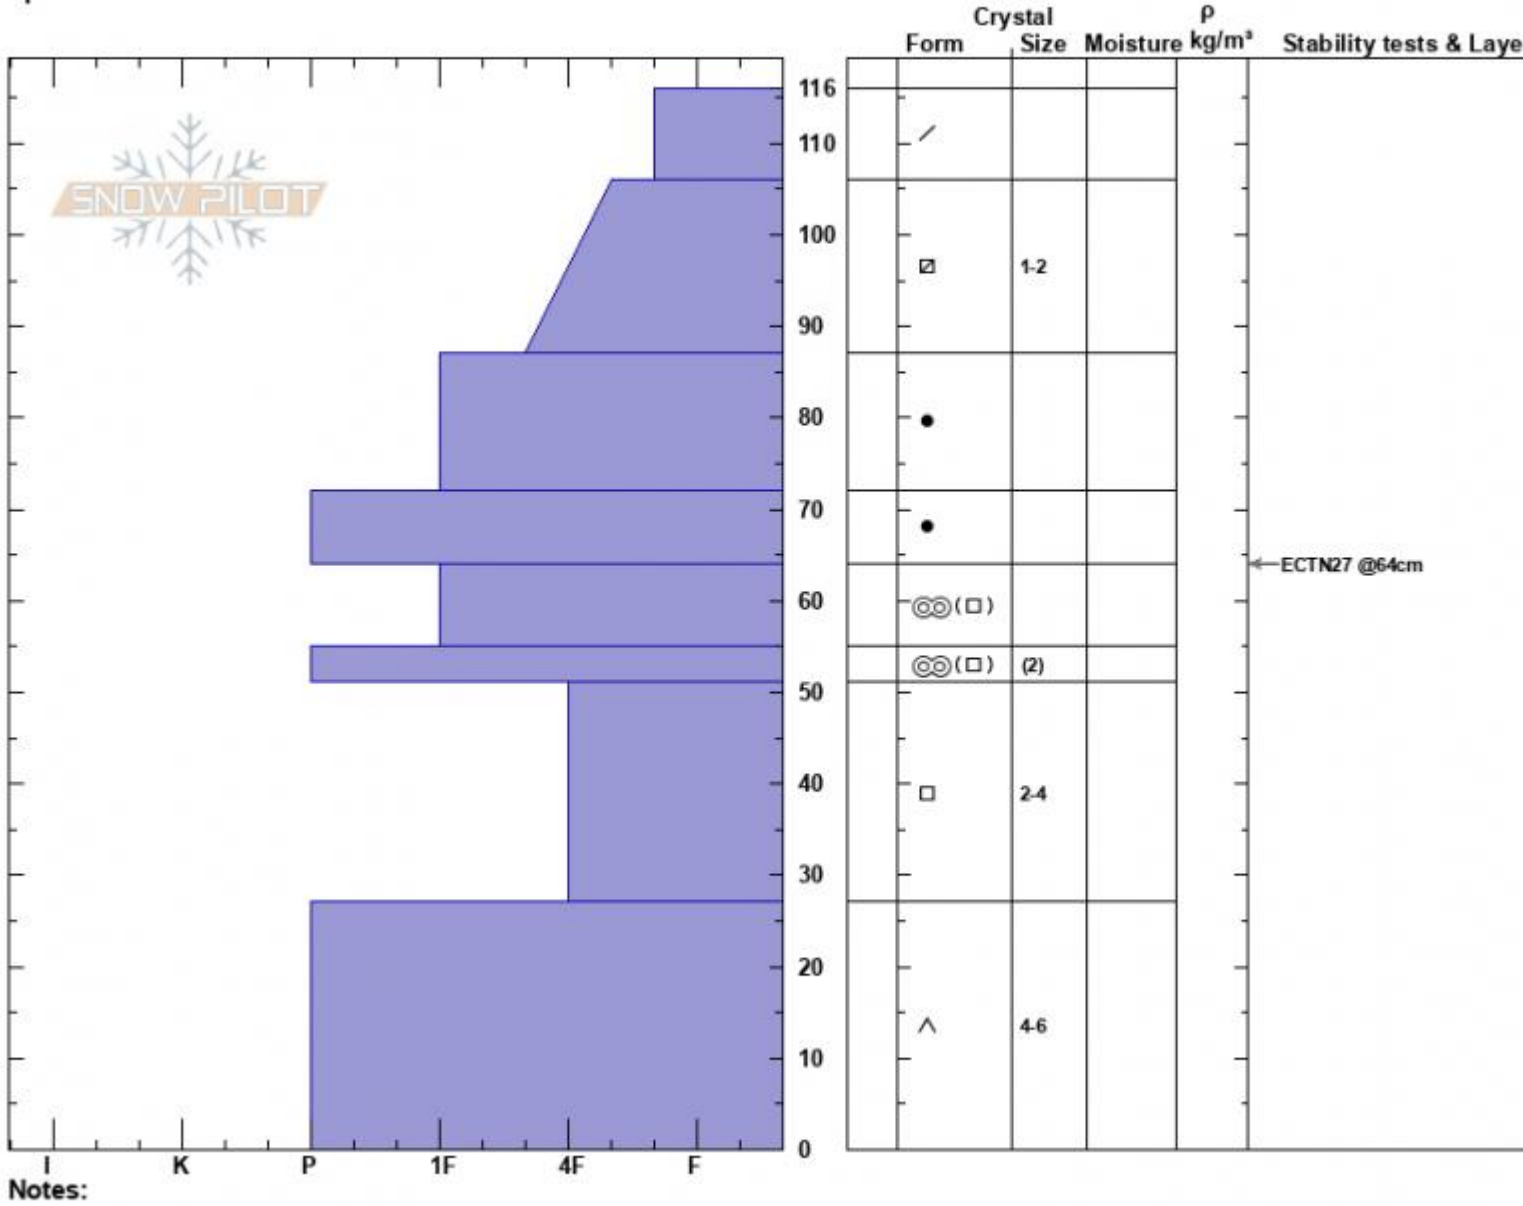

BeehiveBasin/Tyler's  
 Madison Range-N  
 MT  
 Elevation: 9205 ft  
 Aspect: 250°  
 Specifics:

Alex Marienthal  
 02/13/2023 - 11:08am  
 Co-ord: 45.32343N, -111.38210W  
 Slope Angle: 32°  
 Wind Loading: no

Stability: Good  
 Air Temperature: -2.5°C  
 Sky Cover: OVC  
 Precipitation: NO  
 Wind: W Light Breeze

HS:116  
 PF:40  
 PS: 15  
 Layer Notes:  
 51-27cm: Problematic layer

Advisory Region  
 Northern Madison  
 Longitude  
 -111.39W  
 Latitude  
 45.34N  
 Northern Madison, 2023-02-13