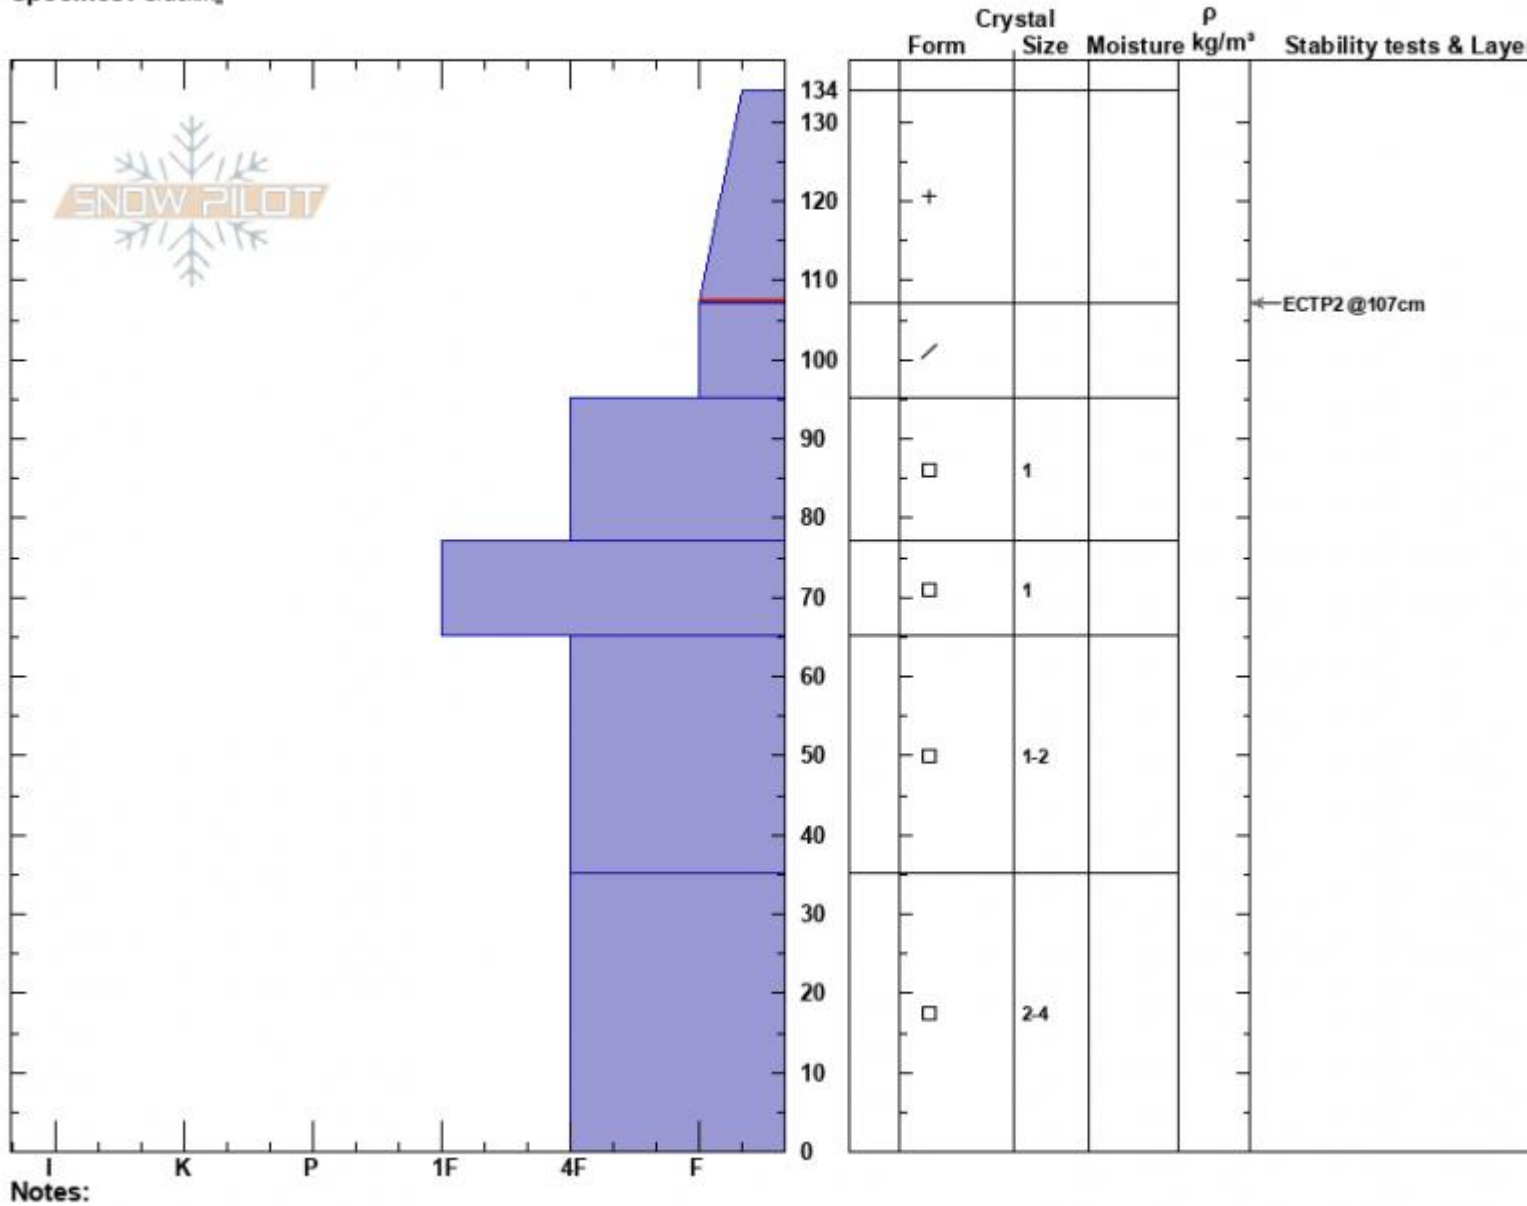

Mt Ellis
 Gallatin Range-N
 MT
 Elevation: 7150 ft
 Aspect: 80°
 Specifics: Cracking

Doug Chabot-Admin
 02/14/2023 - 11:00am
 Co-ord: 45.58896N, -110.96046W
 Slope Angle:
 Wind Loading: yes

Stability: Poor
 Air Temperature: -9°C
 Sky Cover: OVC
 Precipitation: S1
 Wind: E Light Breeze

HS:134 Layer Notes:
 PF:134 134-107cm:Problematic layer

Advisory Region
 Northern Gallatin
 Longitude
 -110.96W
 Latitude
 45.58N
 Northern Gallatin, 2023-02-14