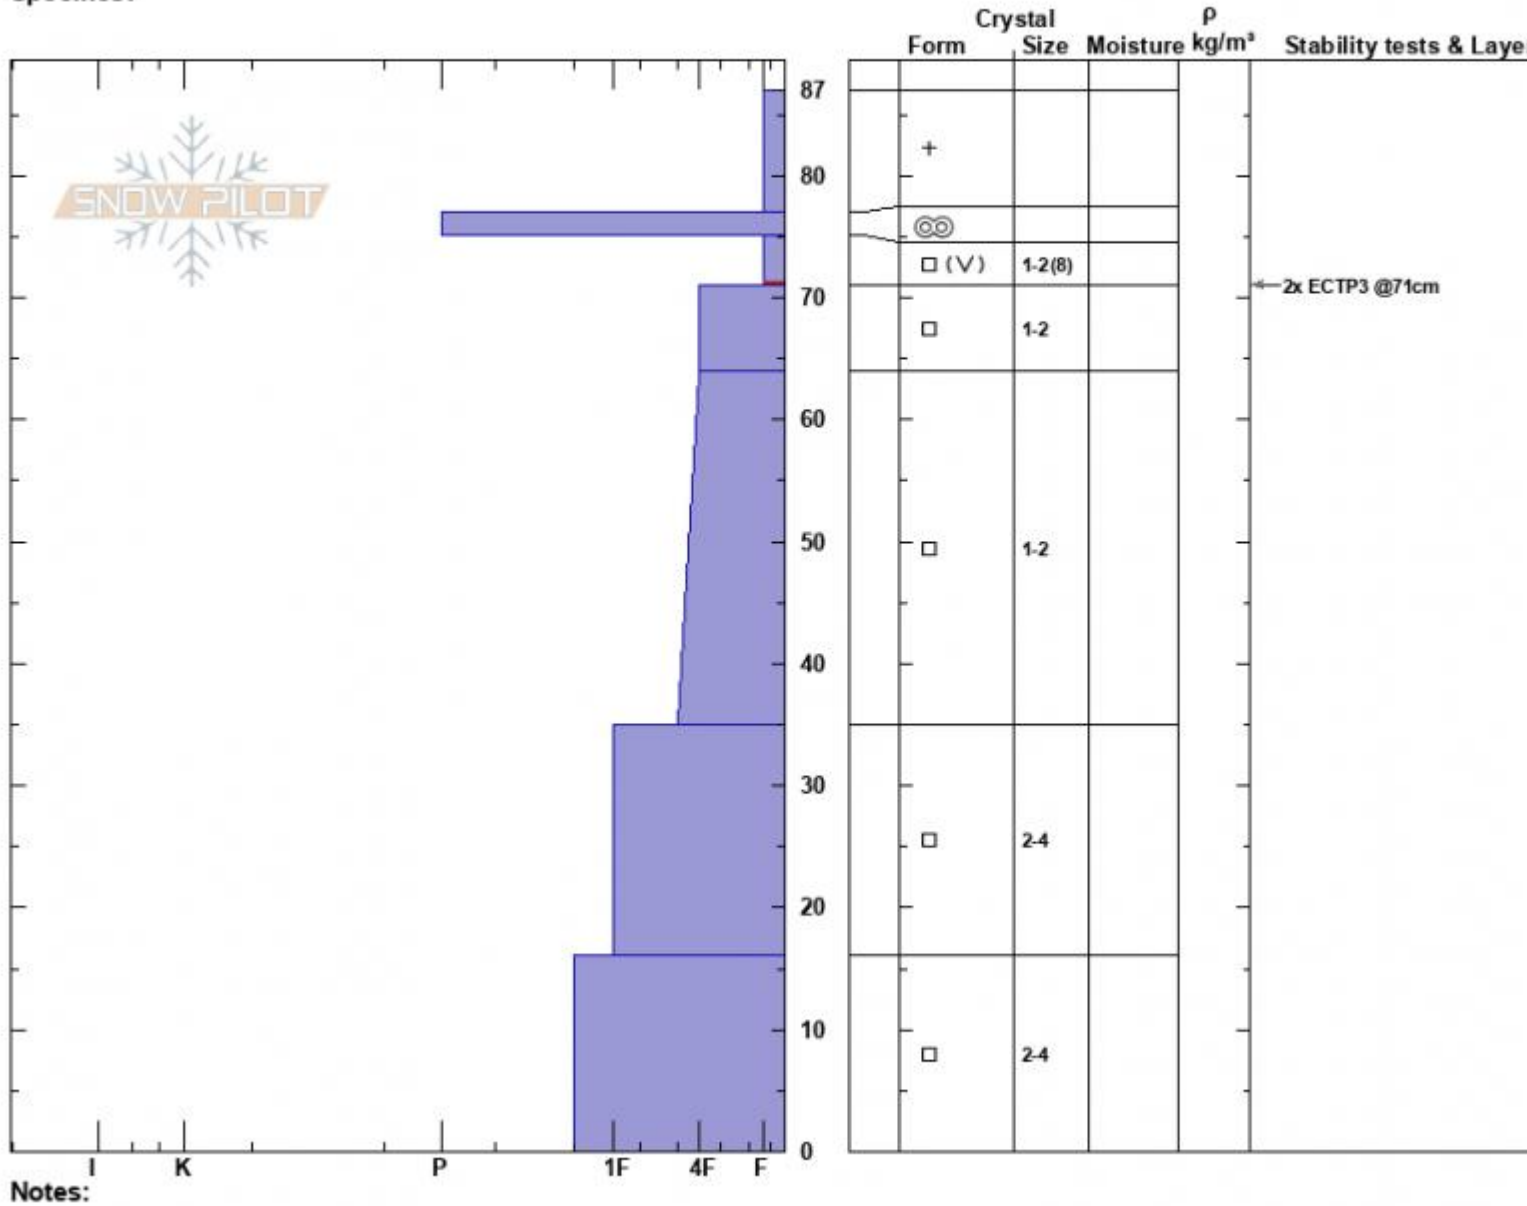

S Bacon Rind Meadow
 Madison Range-S
 MT
 Elevation: 7550 ft
 Aspect: 126°
 Specifics:

Alex Haddad
 02/16/2023 - 10:48am
 Co-ord: 44.96854N, -111.08536W
 Slope Angle: 34°
 Wind Loading: no

Stability: Fair
 Air Temperature:
 Sky Cover: CLR
 Precipitation: NO
 Wind: Calm

HS:87
 PF:70
 PS:40
 Layer Notes:
 75-71cm:Problematic layer

Advisory Region
 Southern Madison
 Longitude
 -111.10W
 Latitude
 44.96N
 Southern Madison, 2023-02-16