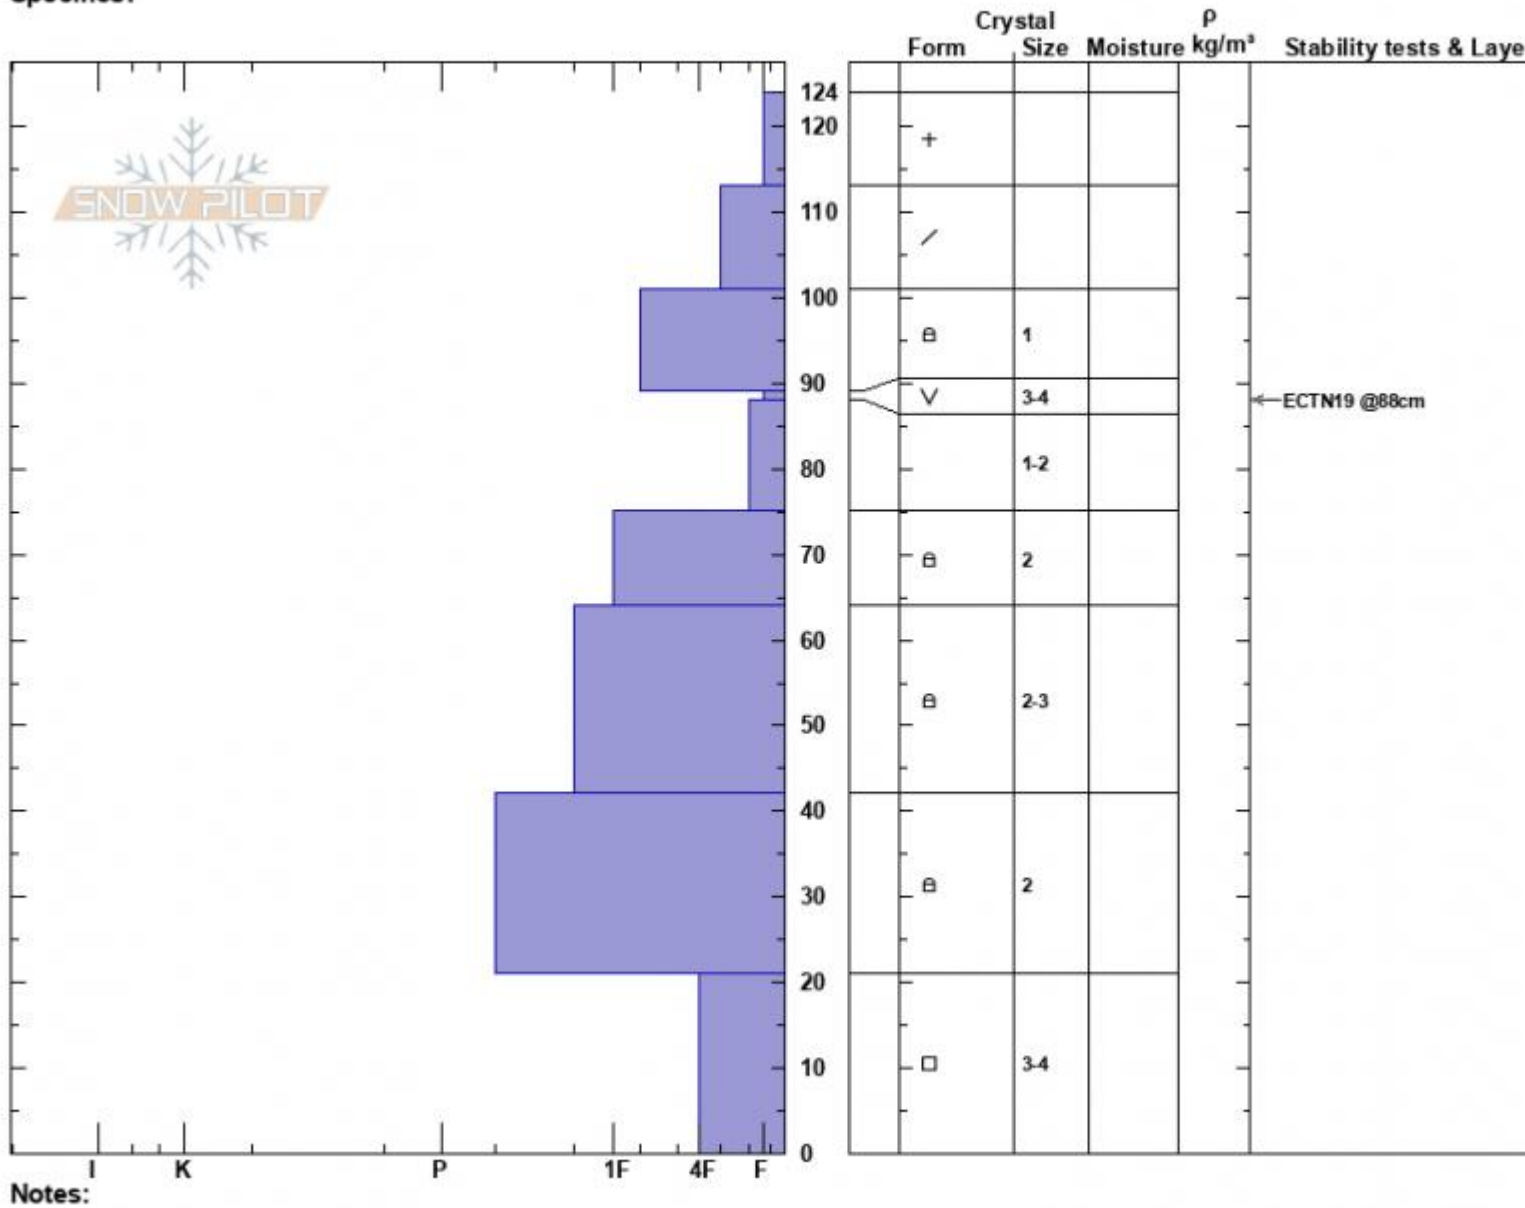

Bacon Rind Meadow  
 Madison Range-S  
 MT  
 Elevation: 8840 ft  
 Aspect: 81°  
 Specifics:

Alex Haddad  
 02/16/2023 - 12:16pm  
 Co-ord: 44.96993N, -111.09609W  
 Slope Angle: 11°  
 Wind Loading: previous

Stability: Fair  
 Air Temperature:  
 Sky Cover: CLR  
 Precipitation: NO  
 Wind: E Light Breeze

HS:124  
 PF:25  
 PS:15  
 Layer Notes: 89-88cm:Problematic layer

Advisory Region  
 Southern Madison  
 Longitude  
 -111.10W  
 Latitude  
 44.96N  
 Southern Madison, 2023-02-16