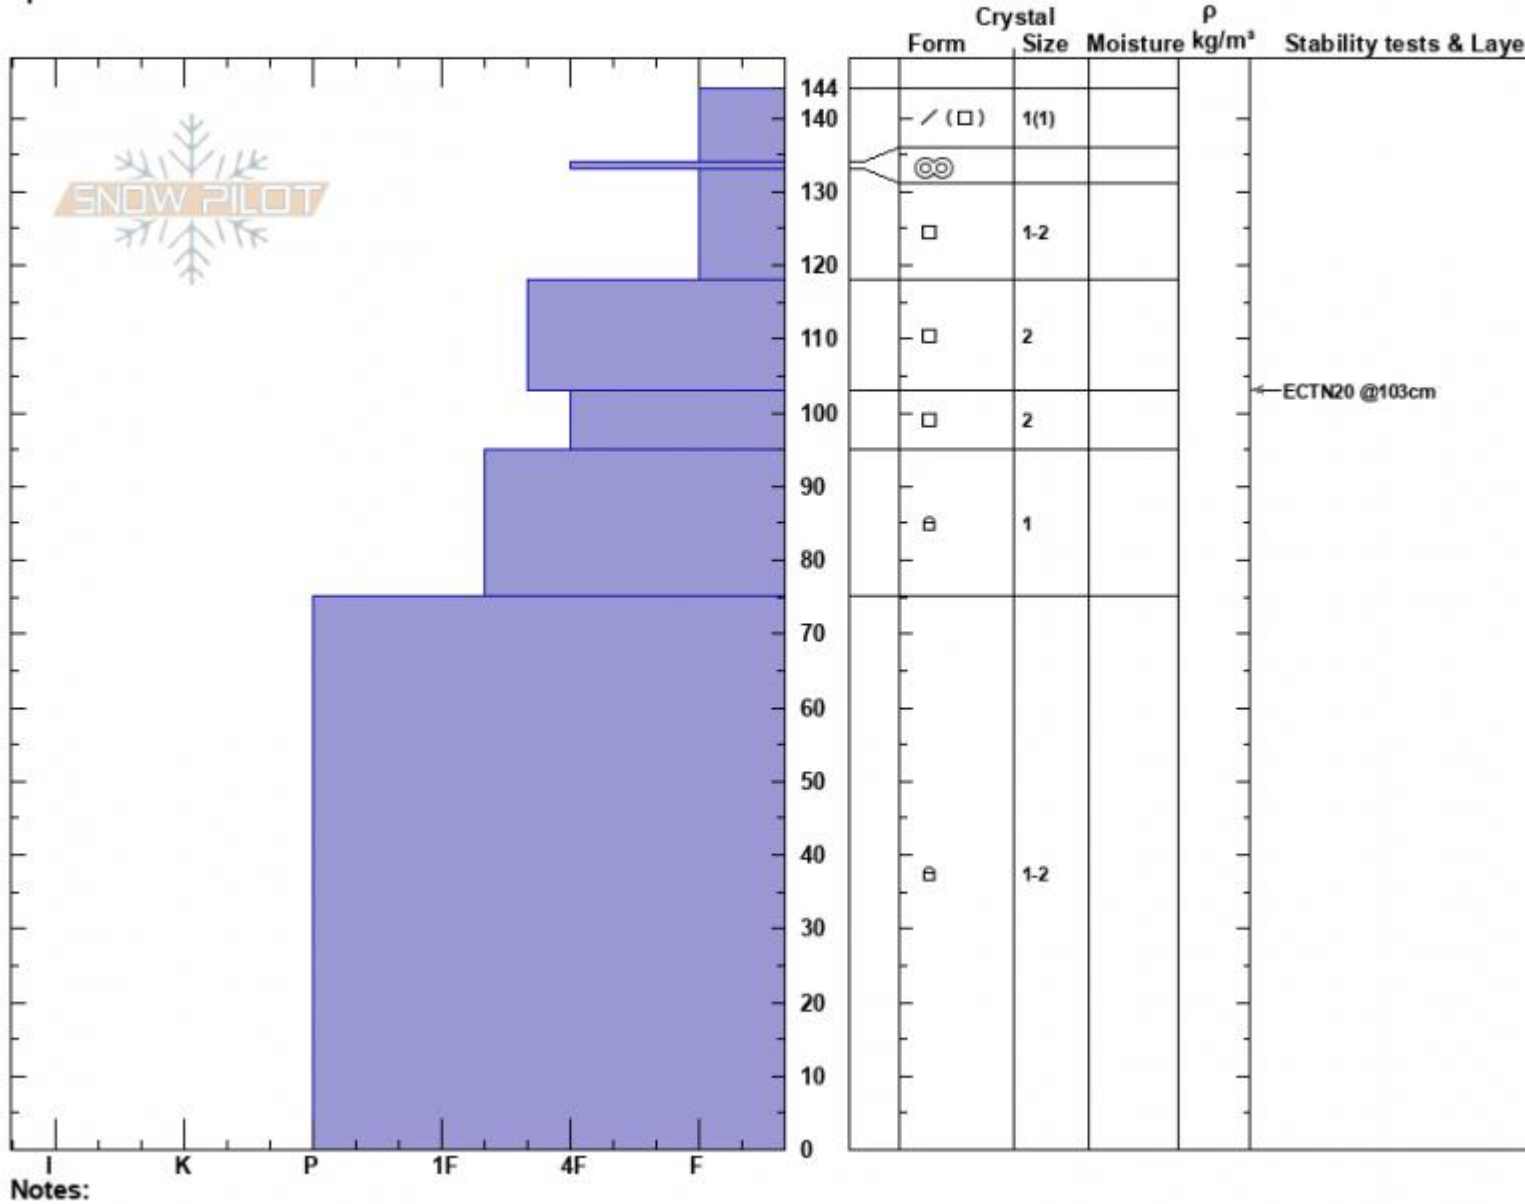

Airplane Bowl
 Lionhead Range
 MT
 Elevation: 9333 ft
 Aspect: 80°
 Specifics:

Alex Marienthal
 02/17/2023 - 12:09am
 Co-ord: 44.72433N, -111.32342W
 Slope Angle: 31°
 Wind Loading: previous

Stability: Good
 Air Temperature: -10.5°C
 Sky Cover: SCT
 Precipitation: NO
 Wind: SW Light Breeze

HS:144
 Layer Notes:
 103-95cm: Problematic layer

Advisory Region
 Lionhead Range
 Longitude
 -111.32W
 Latitude
 44.71N
 Lionhead Range, 2023-02-18