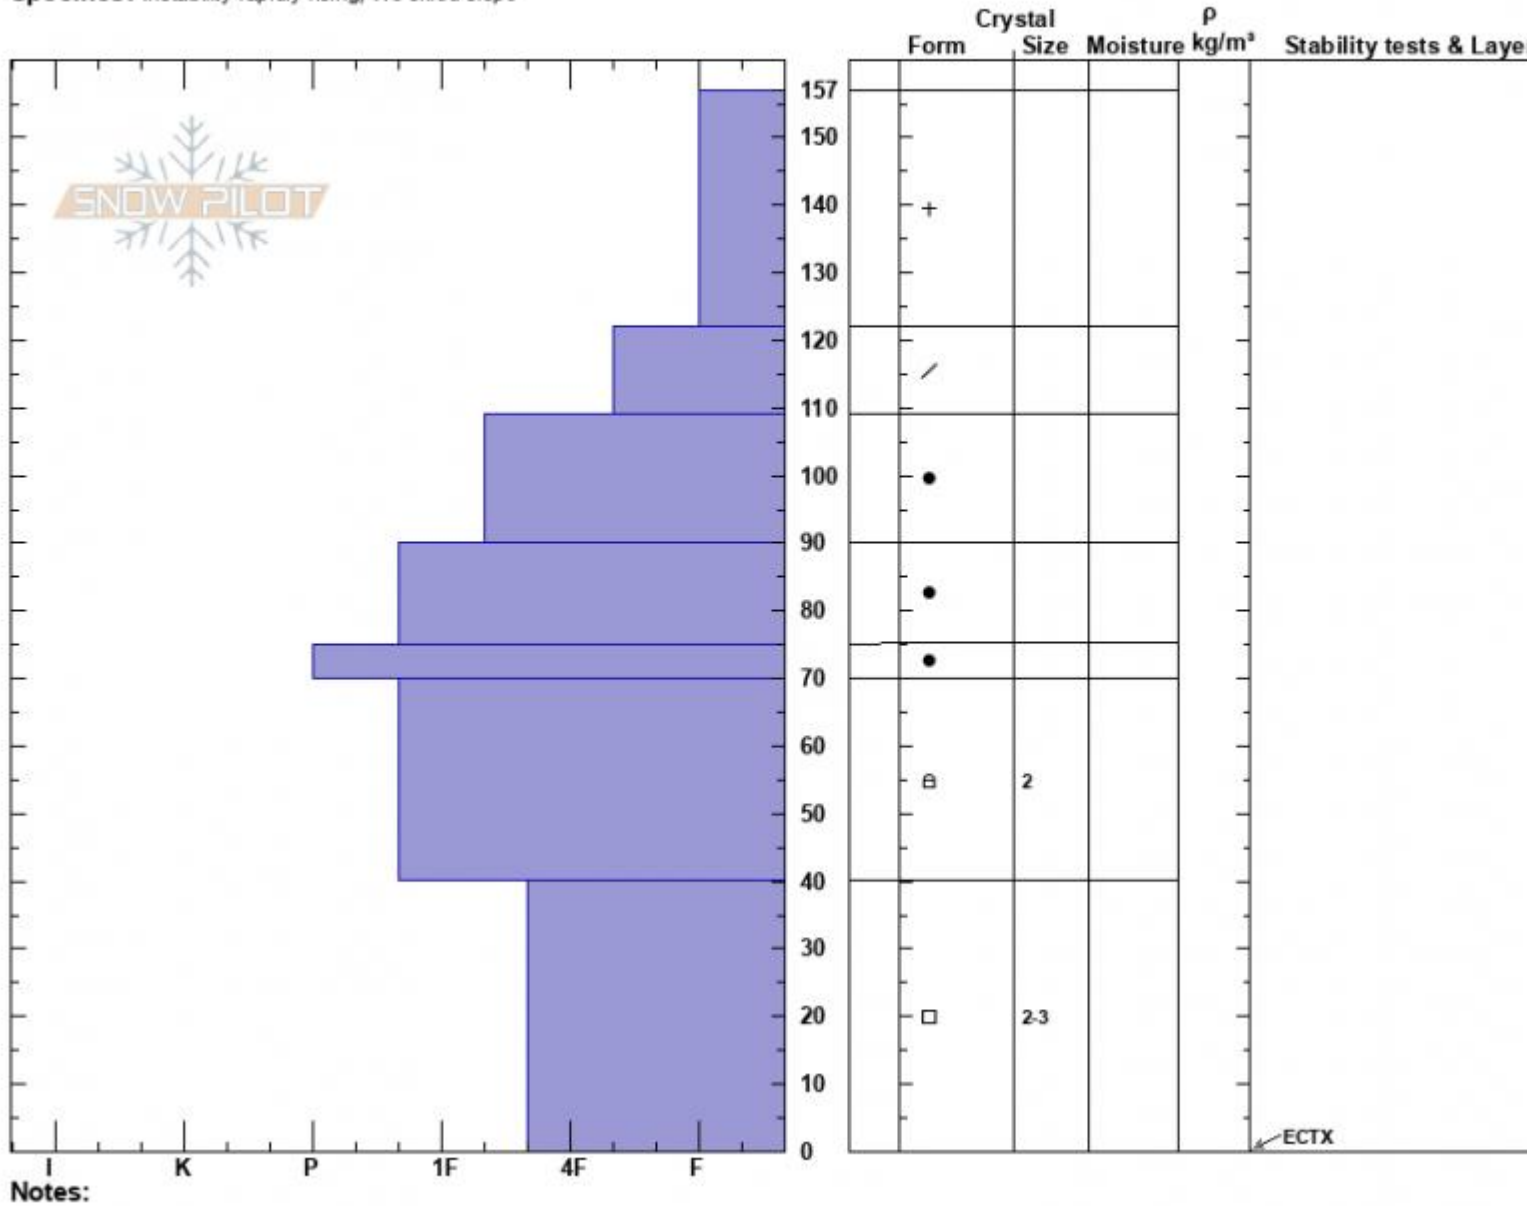

Throne (D.S.S.P.S.)
 Bridger Range
 MT
 Elevation: 7569 ft
 Aspect: 30°
 Specifics: Instability rapidly rising, We skied slope

Alex Marienthal
 02/19/2023 - 11:00am
 Co-ord: 45.87689N, -110.94562W
 Slope Angle: 10°
 Wind Loading:

Stability: Poor
 Air Temperature: -7.5°C
 Sky Cover: OVC
 Precipitation: S2
 Wind: SW Moderate
 HS:157
 PF:55 157-122cm:Problematic layer

Advisory Region
 Bridger Range
 Longitude
 -110.95W
 Latitude
 45.88N
 Bridger Range, 2023-02-19