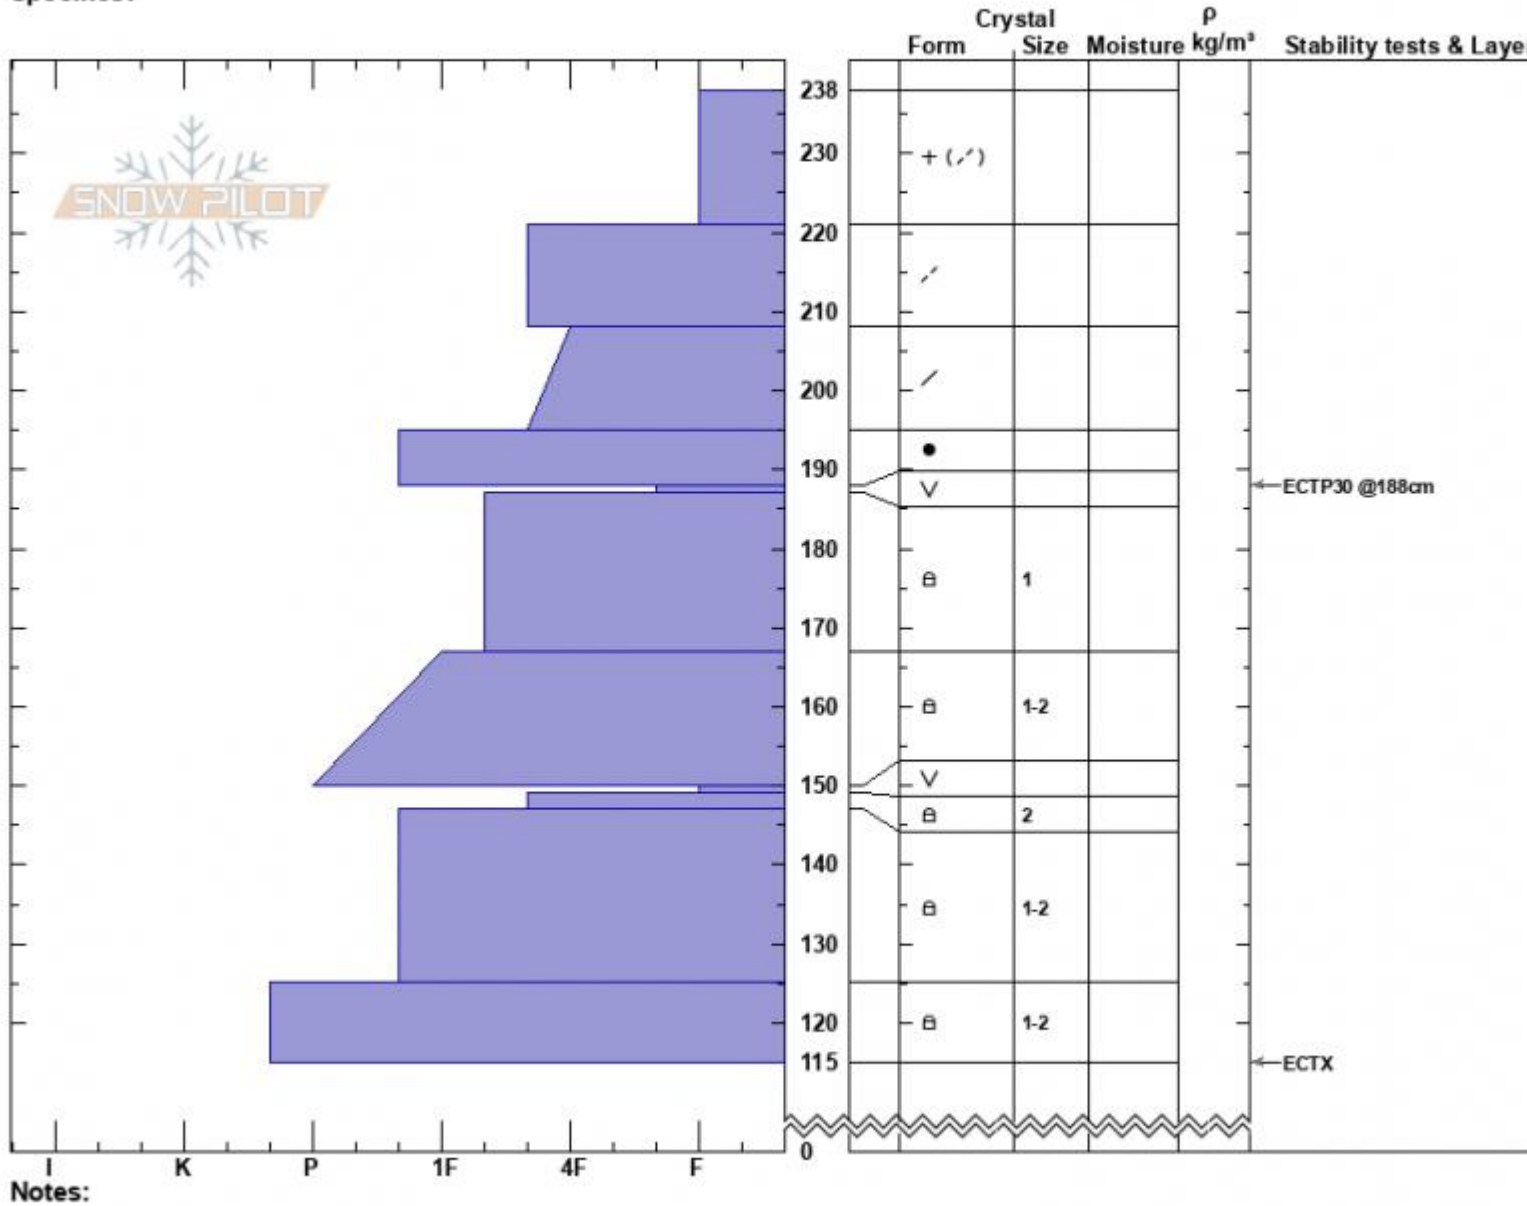

Independence Peak  
 Beartooths  
 MT  
 Elevation: 9815 ft  
 Aspect: 120°  
 Specifics:

Alex Marienthal  
 02/24/2023 - 1:40pm  
 Co-ord: 45.20864N, -110.22116W  
 Slope Angle: 17°  
 Wind Loading: yes

Stability: Fair  
 Air Temperature:  
 Sky Cover: BKN  
 Precipitation: NO  
 Wind: NE Strong

HS:238    **Layer Notes:**  
 238-221cm: Problematic layer

Advisory Region  
 Out of Advisory Area  
 Out of Advisory Area, 2023-02-25