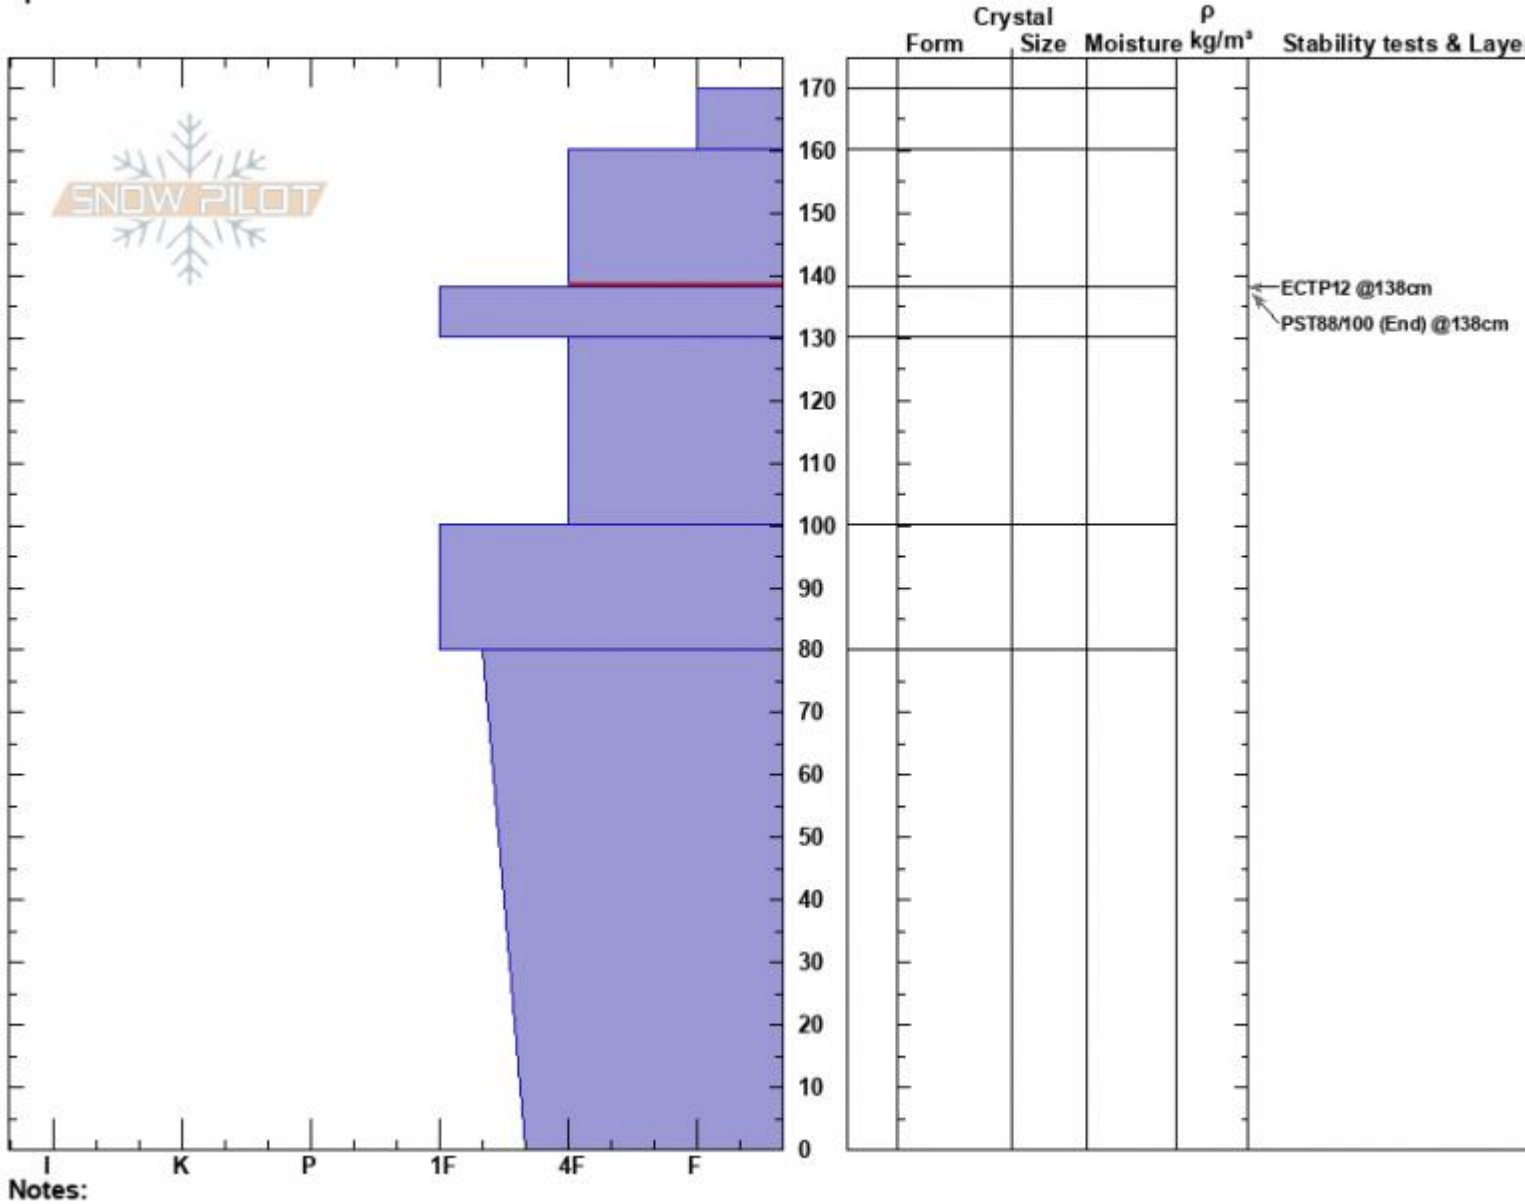

Miller Mountain  
Beartooths  
MT  
Elevation: 2950 m  
Aspect: SW  
Specifics:

Erich Schreier  
02/25/2023 - 1:00pm  
Co-ord: 45.04436N, -109.98845W  
Slope Angle: 35°  
Wind Loading: yes

Stability:  
Air Temperature: -4°C  
Sky Cover: BKN  
Precipitation: NO  
Wind: S Moderate

HS:170 Layer Notes:  
160-138cm: Problematic layer

Advisory Region  
Cooke City  
Longitude  
-109.98W  
Latitude  
45.05N  
Cooke City, 2023-02-27