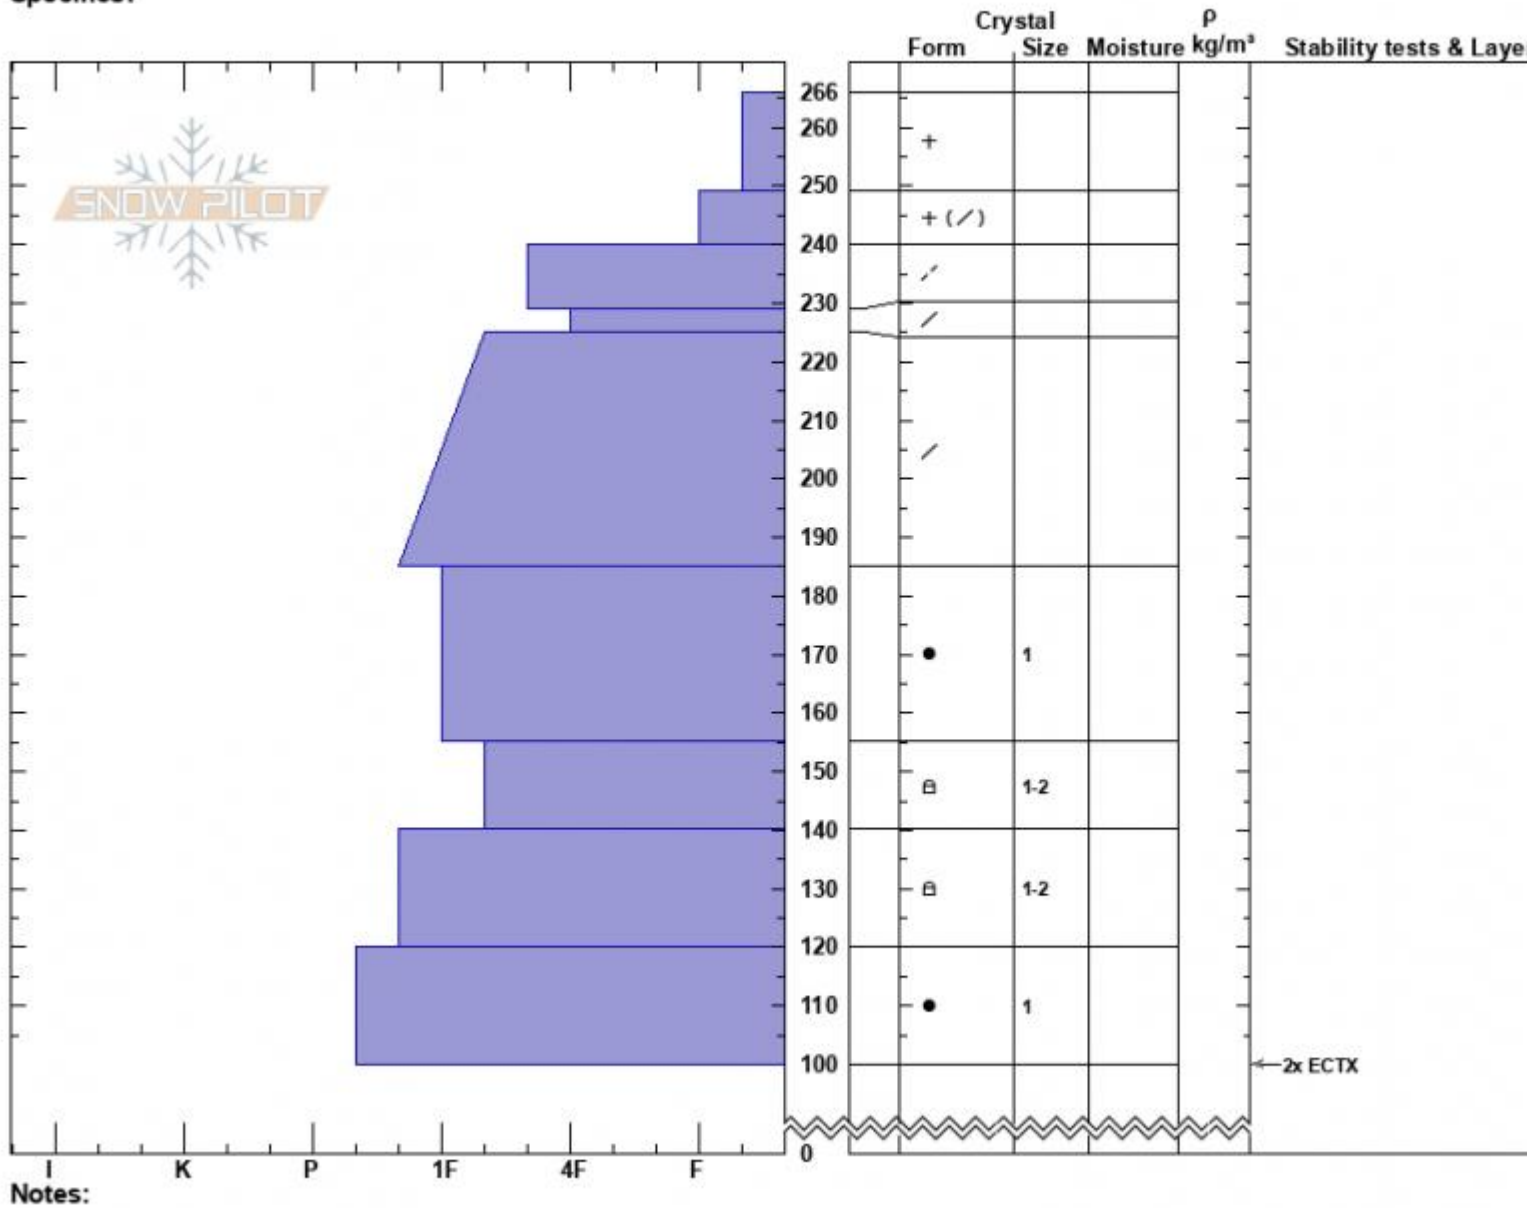

Henderson-Almost Died
 Cooke City
 MT
 Elevation: 9569 ft
 Aspect: 60°
 Specifics:

Alex Marienthal
 02/27/2023 - 10:50am
 Co-ord: 45.05086N, -109.93334W
 Slope Angle: 23°
 Wind Loading: previous

Stability: Fair
 Air Temperature:
 Sky Cover: OVC
 Precipitation: S-1
 Wind: Calm

HS:266
 PF:65
 Layer Notes:

Notes:
 Advisory Region
 Cooke City
 Longitude
 -109.96W
 Latitude
 45.07N
 Cooke City, 2023-02-28