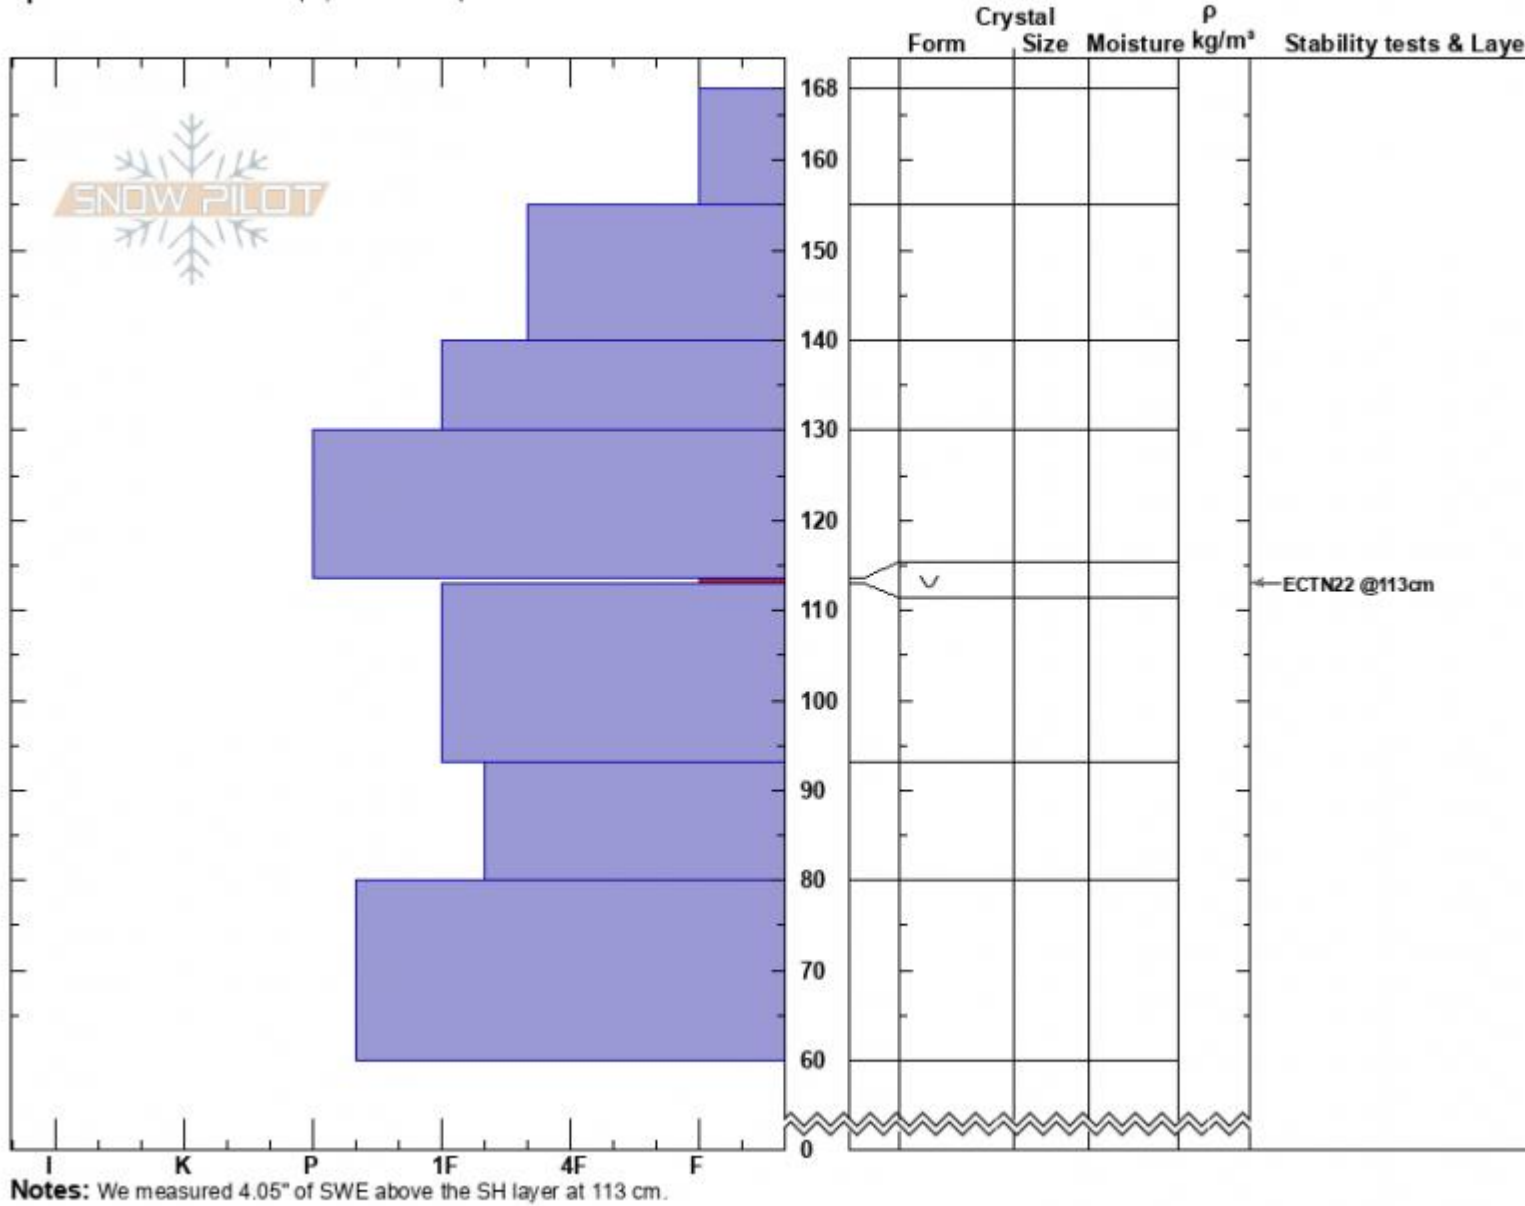

Bacon Rind Mdw  
 Madison Range-S  
 MT  
 Elevation: 8800 ft  
 Aspect: 81°  
 Specifics: Ski tracks on slope; We skied slope

Doug Chabot-Admin  
 03/08/2023 - 11:30am  
 Co-ord: 44.96971N, -111.09409W  
 Slope Angle: 22°  
 Wind Loading:

Stability: Good  
 Air Temperature:  
 Sky Cover: CLR  
 Precipitation: NO  
 Wind: Calm

HS:168    **Layer Notes:**  
 113.5-113cm: Problematic layer

Advisory Region  
 Southern Madison  
 Longitude  
 -111.10W  
 Latitude  
 44.96N  
 Southern Madison, 2023-03-08