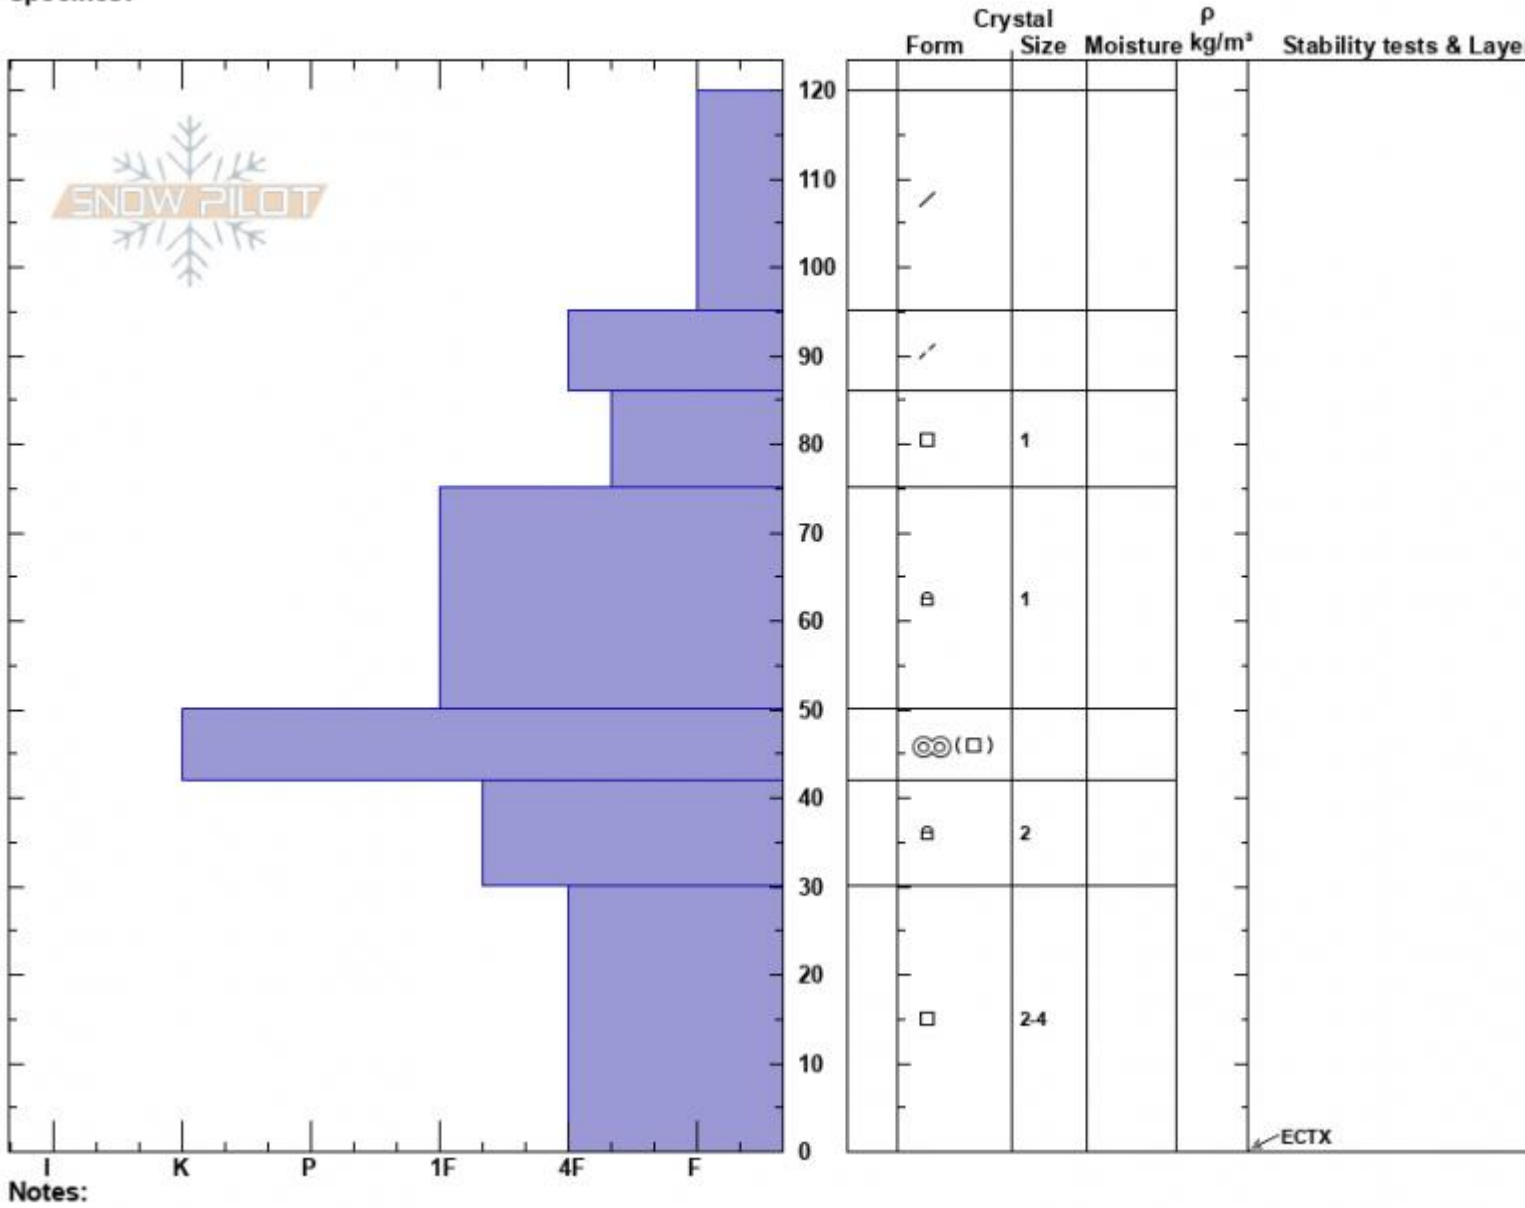

Throne, high north
 Bridger Range
 MT
 Elevation: 8345 ft
 Aspect: 330°
 Specifics:

Alex Marienthal
 03/09/2023 - 12:04pm
 Co-ord: 45.88264N, -110.95239W
 Slope Angle: 23°
 Wind Loading:

Stability: Fair
 Air Temperature:
 Sky Cover: SCT
 Precipitation: NO
 Wind: Calm

HS:120 Layer Notes:
 120-95cm: Problematic layer

Advisory Region
 Bridger Range
 Longitude
 -110.95W
 Latitude
 45.88N
 Bridger Range, 2023-03-10