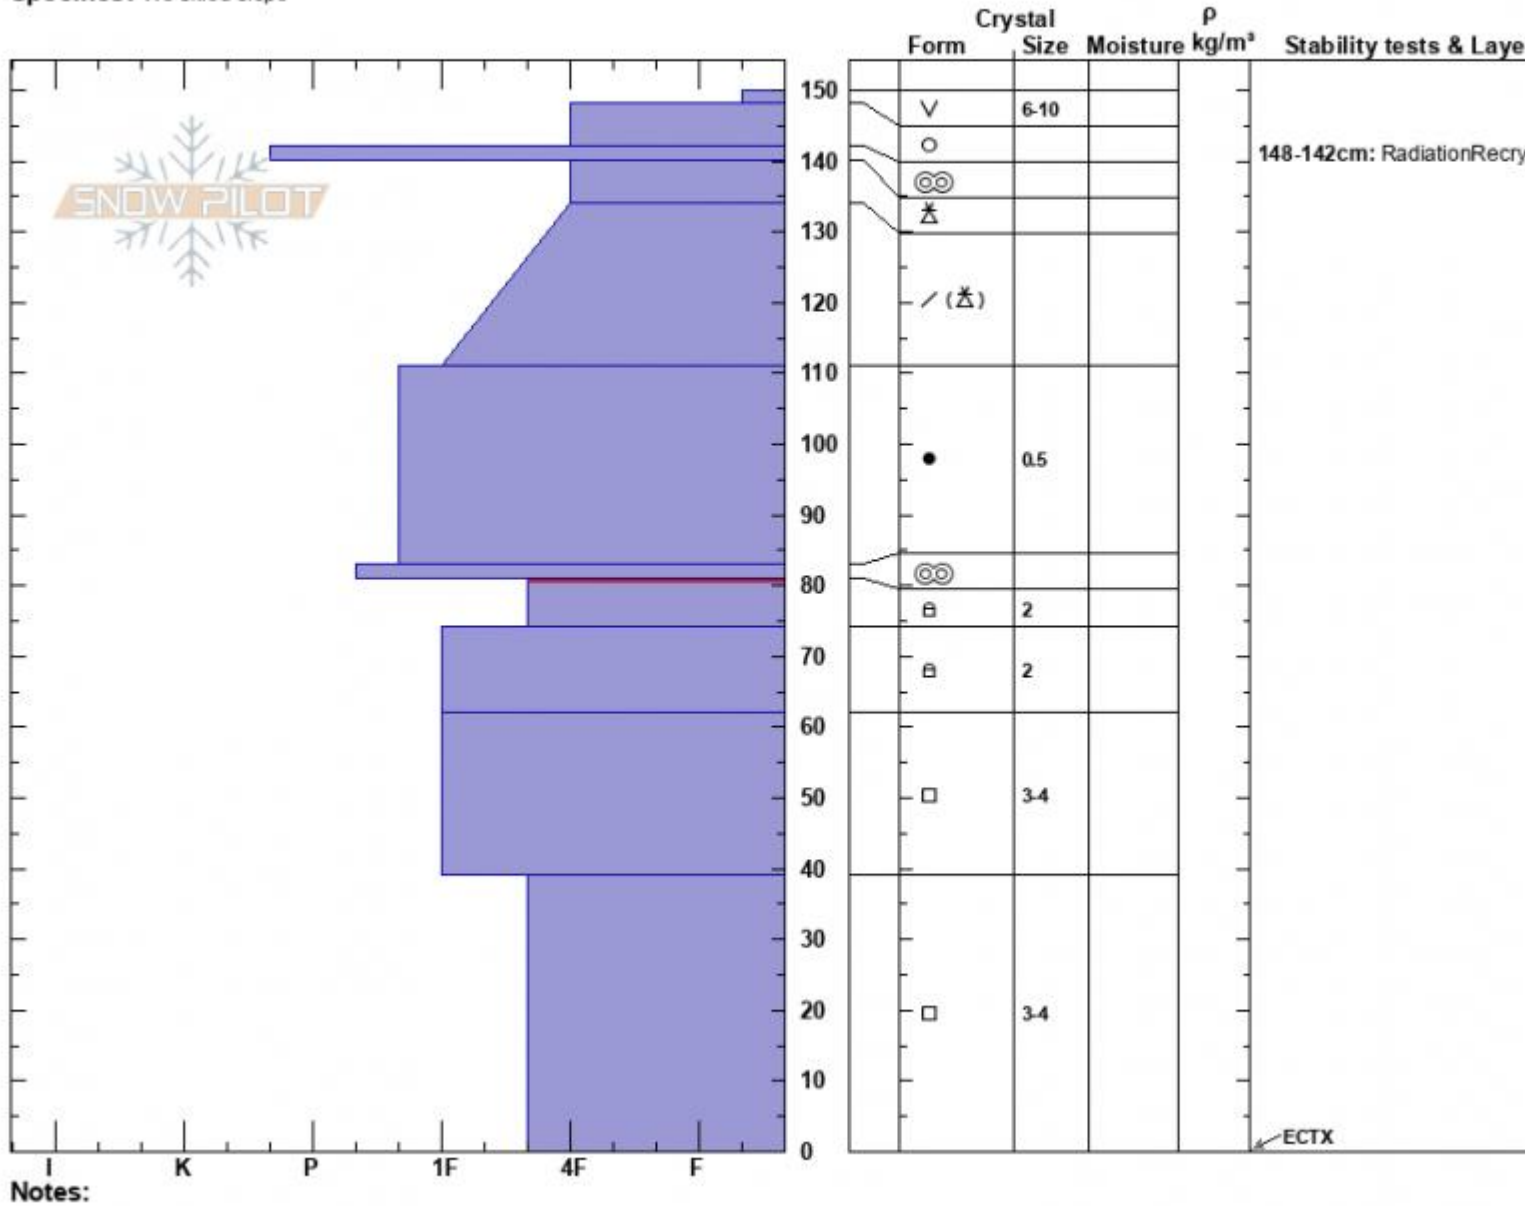

Trapper Ridge SE
 Lionhead Range
 MT
 Elevation: 8975 ft
 Aspect: 150°
 Specifics: We skied slope

Dave Zinn
 03/22/2023 - 1:30pm
 Co-ord: 44.84091N, -111.34107W
 Slope Angle: 22°
 Wind Loading: no

Stability: Good
 Air Temperature:
 Sky Cover: SCT
 Precipitation: NO
 Wind: Calm

HS:150 **Layer Notes:**
 148-142cm: RadiationRecrystalliz
 81-74cm: Problematic layer

Advisory Region
 Lionhead Range
 Longitude
 -111.34W
 Latitude
 44.84N
 Lionhead Range, 2023-03-23