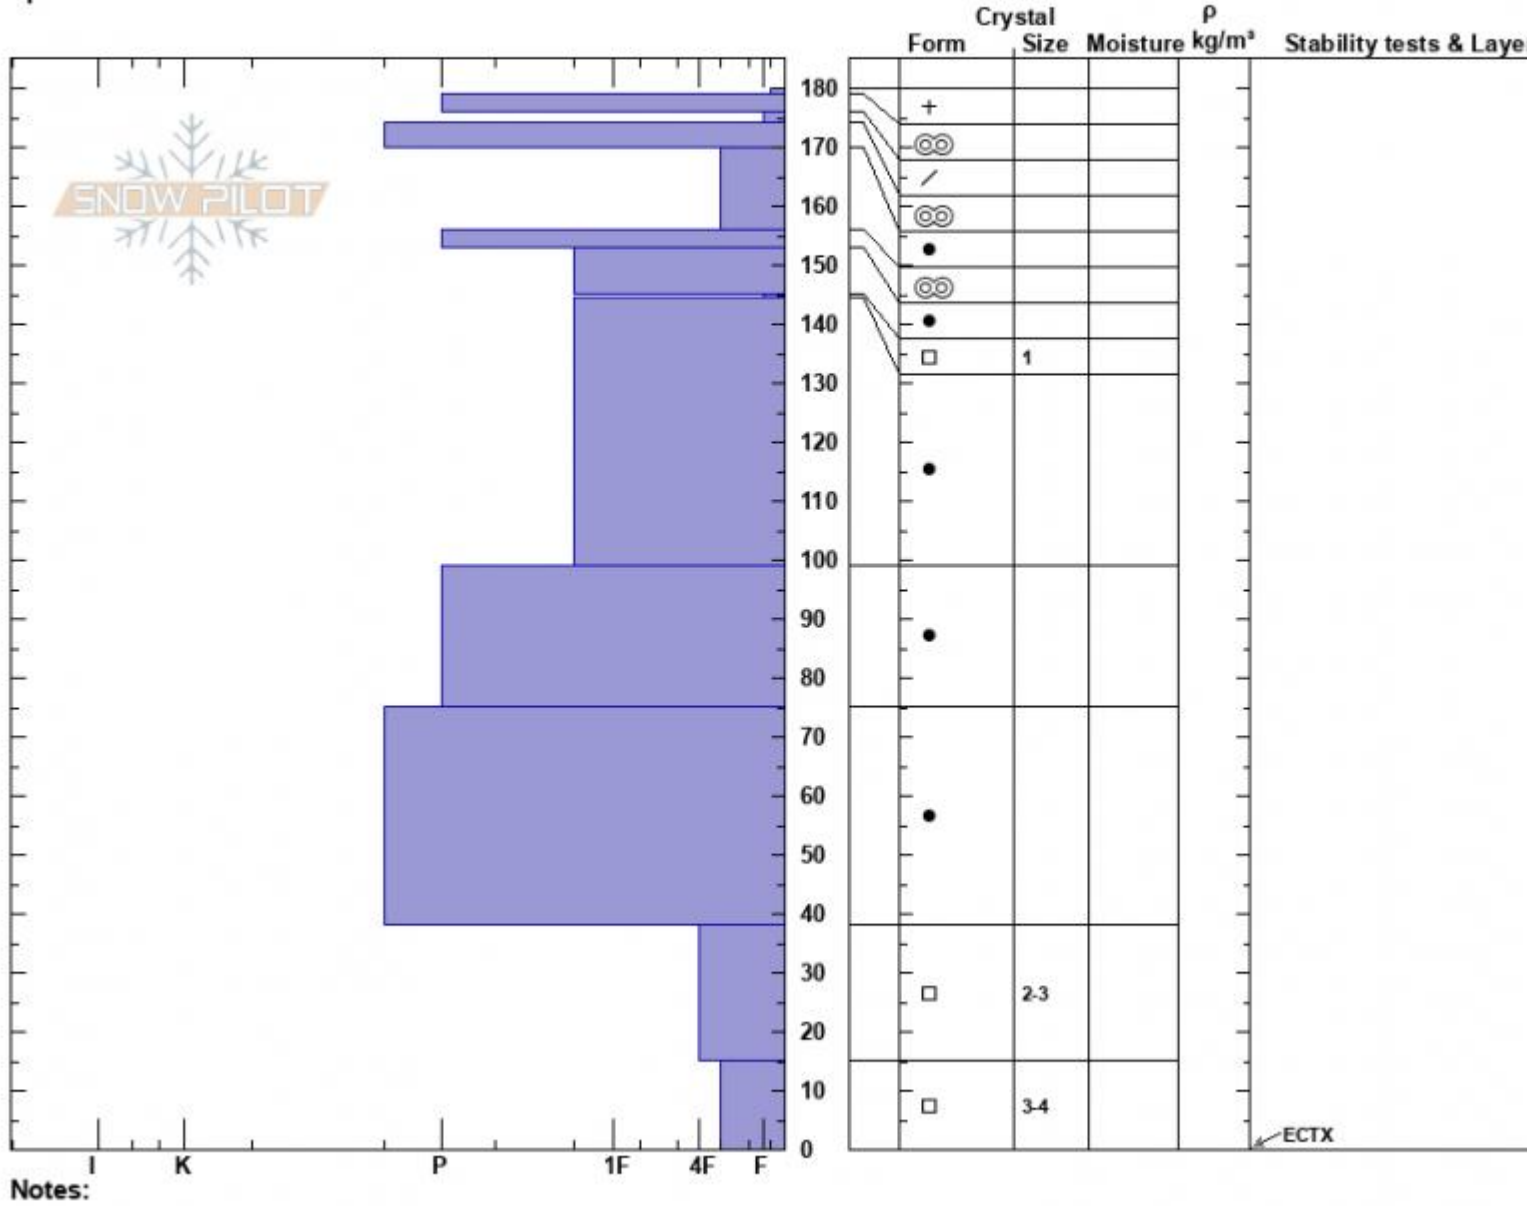

Throne South
 Bridger Range
 MT
 Elevation: 8360 ft
 Aspect: 191°
 Specifics:

Alex Haddad
 03/23/2023 - 11:36am
 Co-ord: 45.88027N, -110.95219W
 Slope Angle: 25°
 Wind Loading: no

Stability: Good
 Air Temperature:
 Sky Cover: CLR
 Precipitation: NO
 Wind: S Calm

HS:180
 PF:5
 PS: 25
 Layer Notes: 145-144.5cm: Problematic layer

PS: 5, PF: 25

Advisory Region
 Bridger Range
 Longitude
 -110.95W
 Latitude
 45.88N

Bridger Range, 2023-03-23