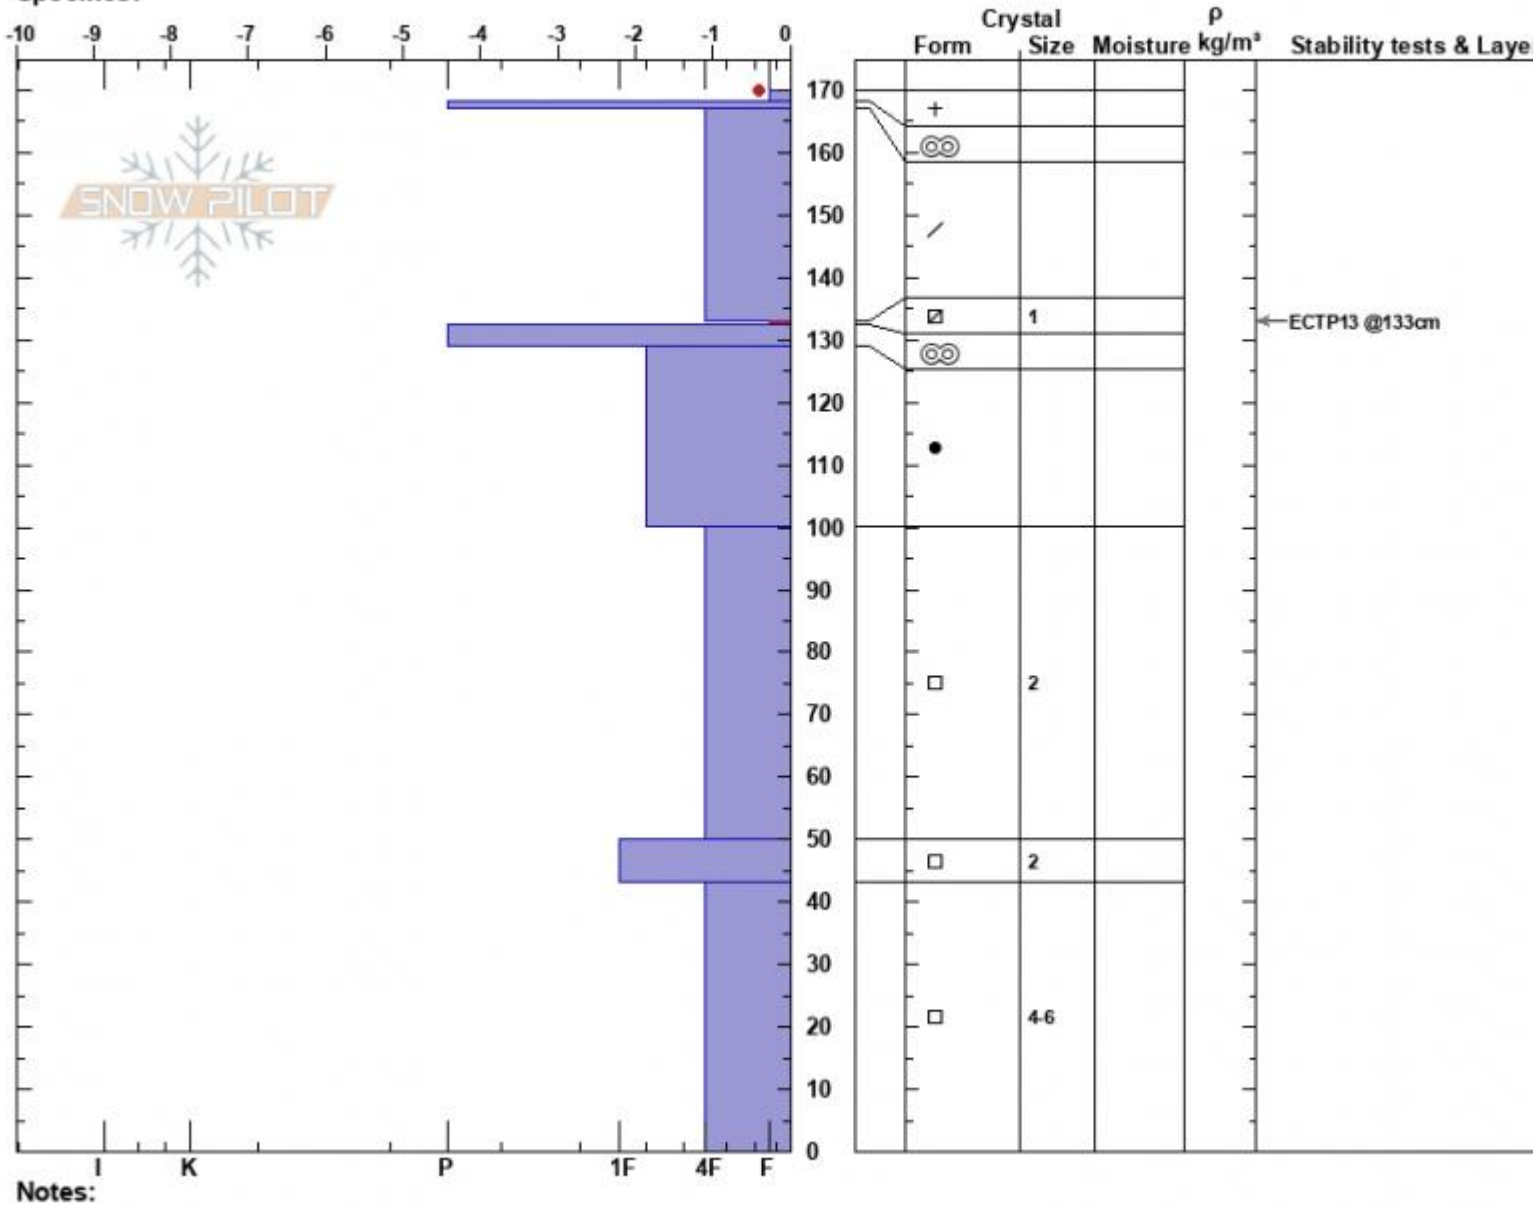

Consolation Hill
 Madison Range-S
 MT
 Elevation: 9230 ft
 Aspect: 112°
 Specifics:

Alex Haddad
 04/06/2023 - 12:52pm
 Co-ord: 44.97243N, -111.27129W
 Slope Angle: 29°
 Wind Loading: no

Stability: Poor
 Air Temperature: -8°C
 Sky Cover: FEW
 Precipitation: NO
 Wind: S Light Breeze

HS:170 Layer Notes:
 PF:25 133-132.5cm:Problematic layer

Advisory Region
 Southern Madison
 Longitude
 -111.27W
 Latitude
 45.06N
 Southern Madison, 2023-04-06