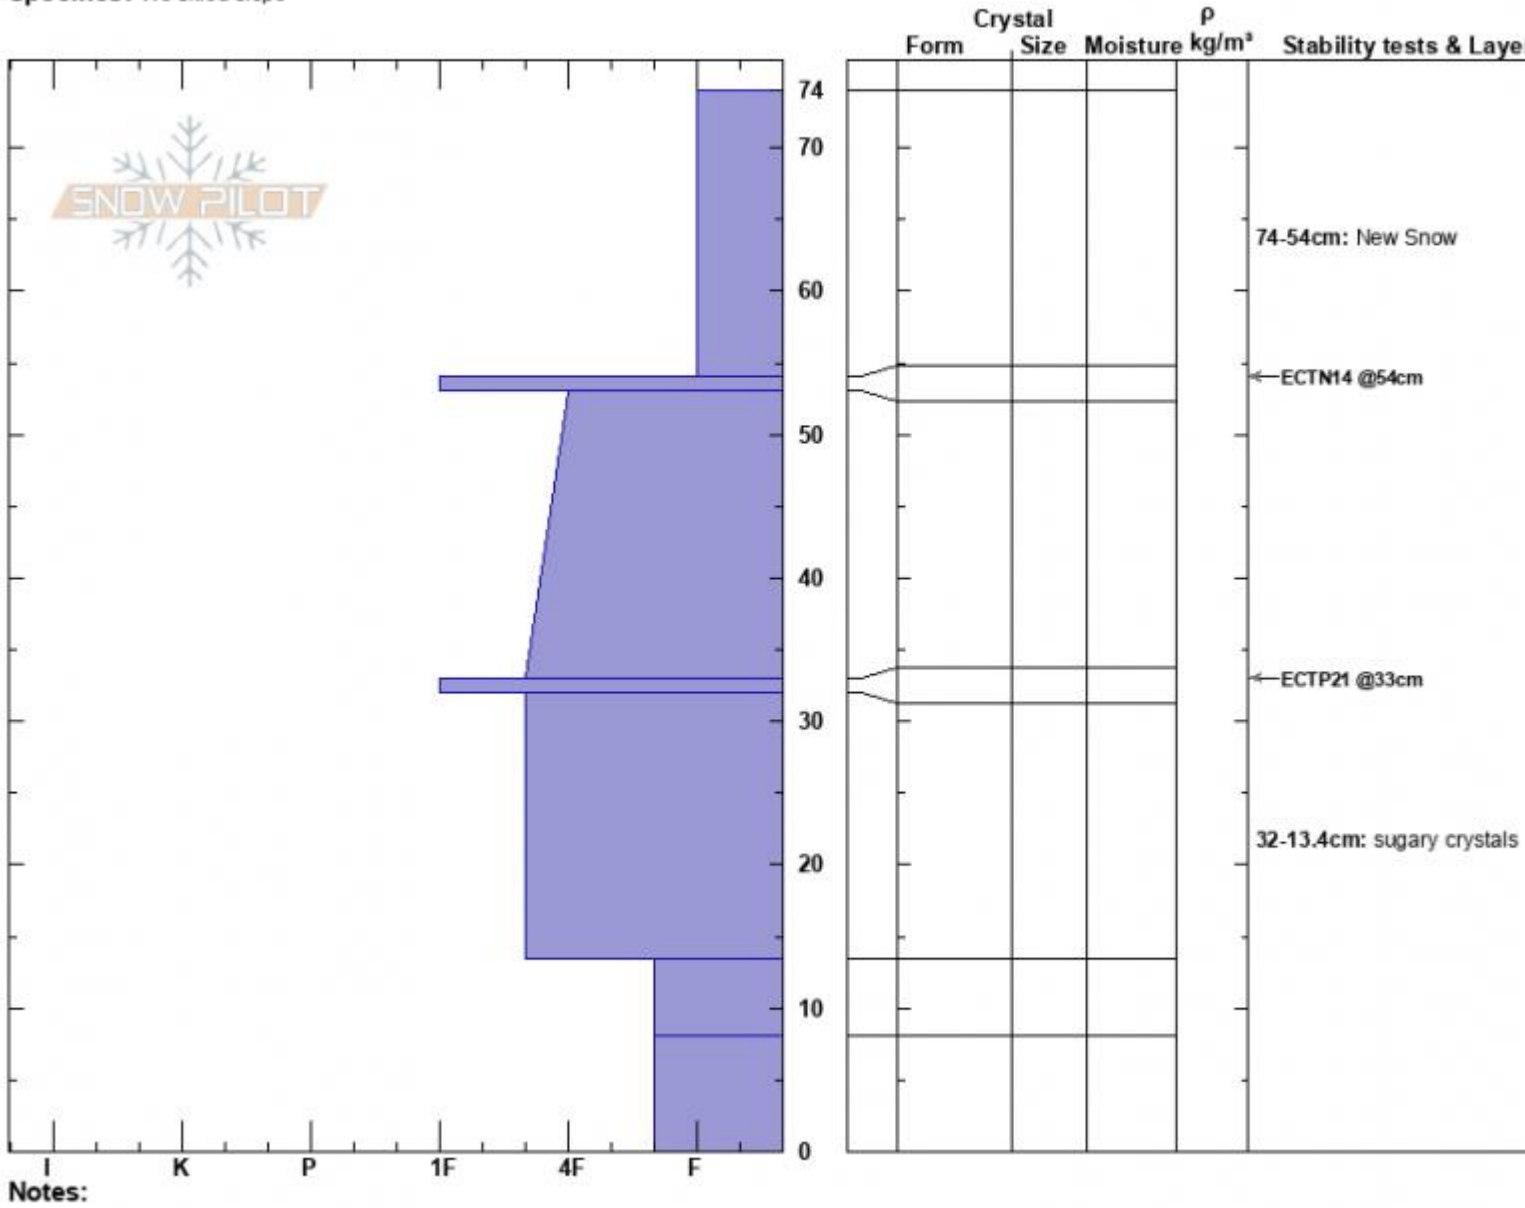

S. Cooke City  
 Absaroka Range  
 MT  
 Elevation: 8700 ft  
 Aspect: SE  
 Specifics: We skied slope

Jesse Logan  
 12/08/2023 - 12:15pm  
 Co-ord:  
 Slope Angle: 28°  
 Wind Loading:

Stability:  
 Air Temperature: 25°F  
 Sky Cover: BKN  
 Precipitation: NO  
 Wind: Calm

HS:74  
 PF:74  
 PS: 19  
 Layer Notes:  
 74-54cm: New Snow  
 33-32cm: Problematic layer  
 32-13.4cm: sugary crystals

Advisory Region  
 Cooke City  
 Longitude  
 -109.92W  
 Latitude  
 44.97N  
 Cooke City, 2023-12-08