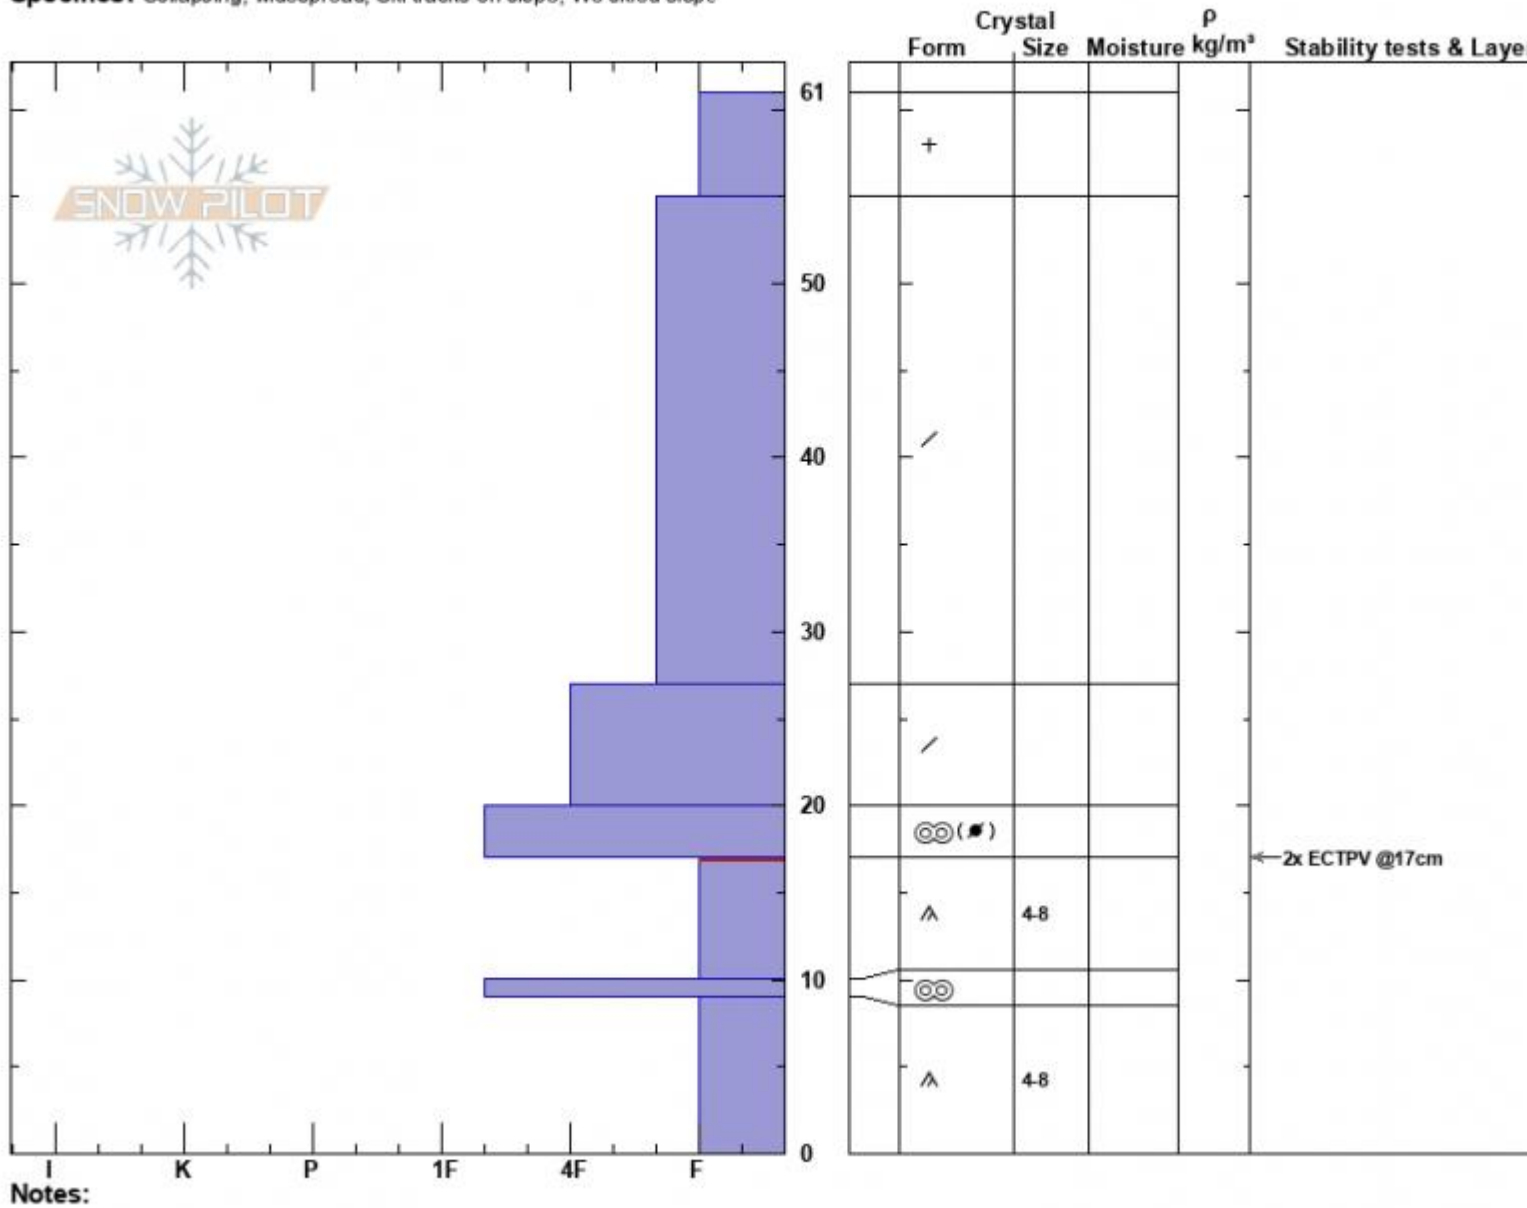

Fingers Meadow  
 Bridger Range  
 MT  
 Elevation: 8100 ft  
 Aspect: 100°  
 Specifics: Collapsing, widespread; Ski tracks on slope; We skied slope

Ian Hoyer  
 12/12/2023 - 11:00am  
 Co-ord: 45.80598N, -110.92829W  
 Slope Angle: 35°  
 Wind Loading: no

Stability: Poor  
 Air Temperature:  
 Sky Cover: BKN  
 Precipitation: NO  
 Wind: Calm

HS:61  
 PF:55 17-10cm:Problematic layer  
 PS:35

Advisory Region  
 Bridger Range  
 Longitude  
 -110.92W  
 Latitude  
 45.82N  
 Bridger Range, 2023-12-12