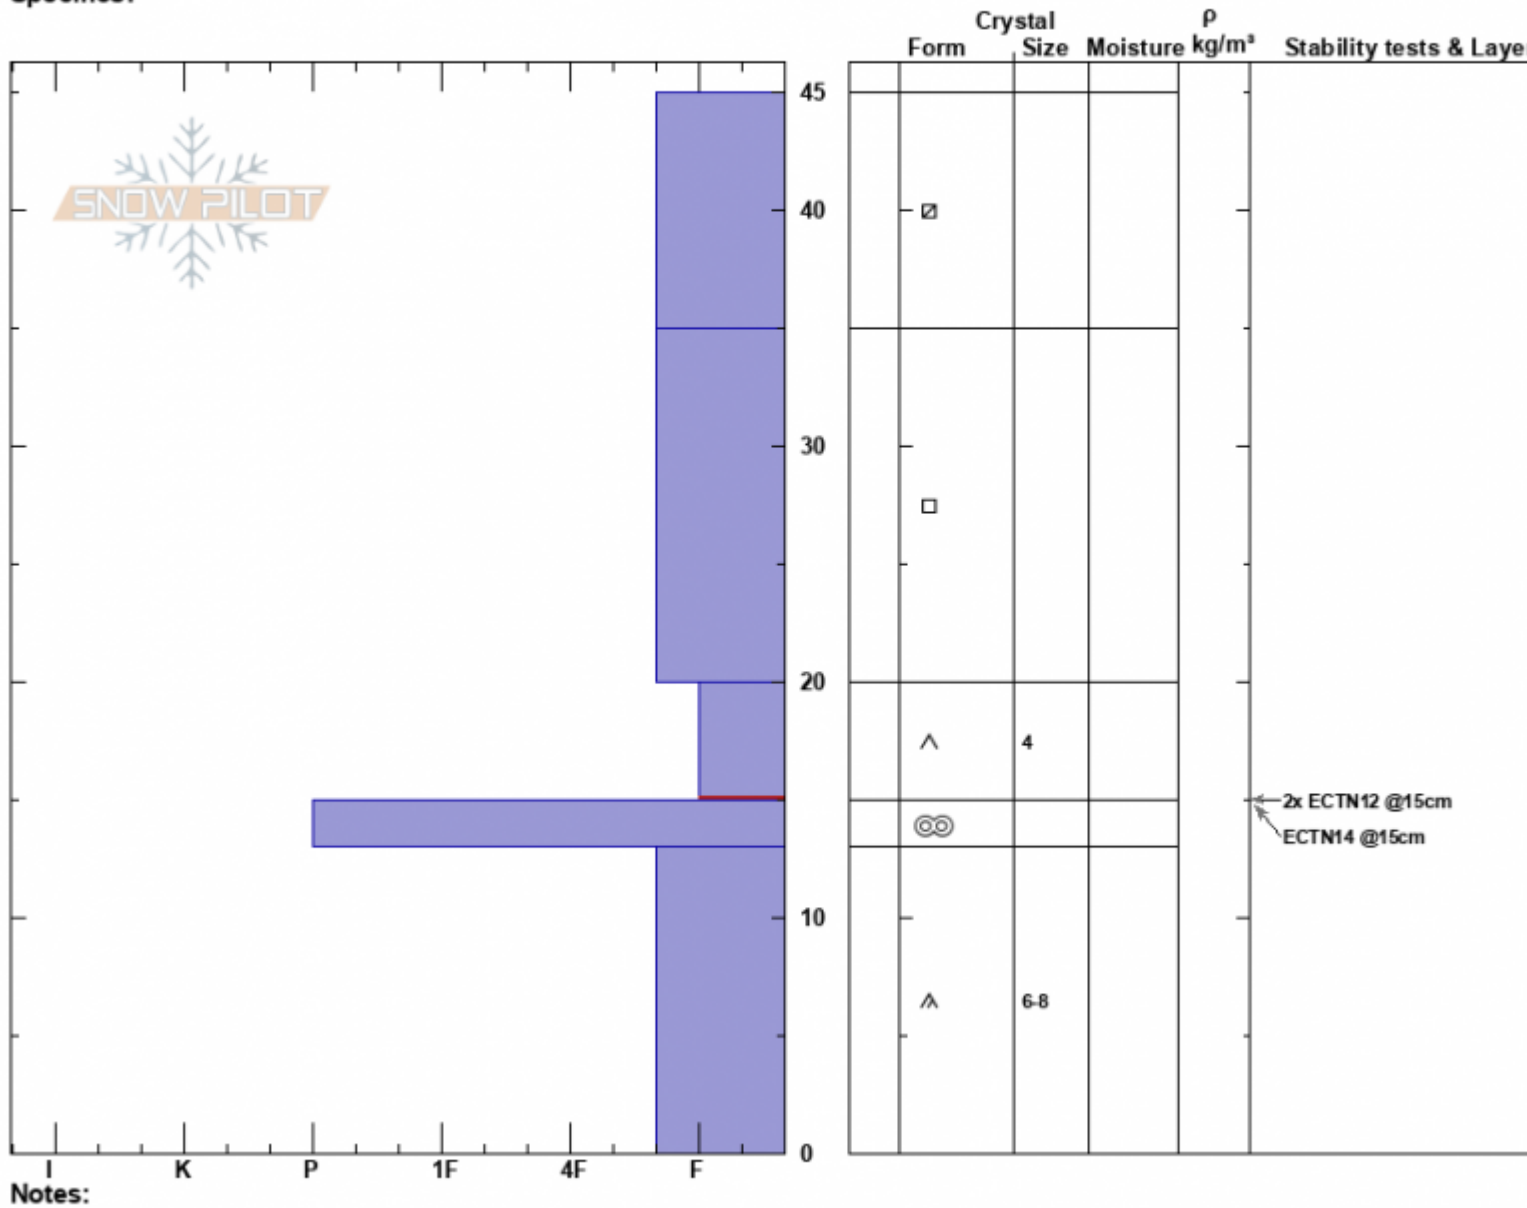

Lazy Susan
 Bridger Range
 MT
 Elevation: 8500 ft
 Aspect: 60°
 Specifics:

Doug Chabot-Admin
 12/19/2023 - 11:30am
 Co-ord: 45.82334N, -110.92911W
 Slope Angle: 27°
 Wind Loading:

Stability: Fair
 Air Temperature: -1°C
 Sky Cover: CLR
 Precipitation: NO
 Wind:

HS:45 **Layer Notes:**
 20-15cm: Problematic layer

Advisory Region
 Bridger Range
 Longitude
 -110.93W
 Latitude
 45.83N
 Bridger Range, 2023-12-20