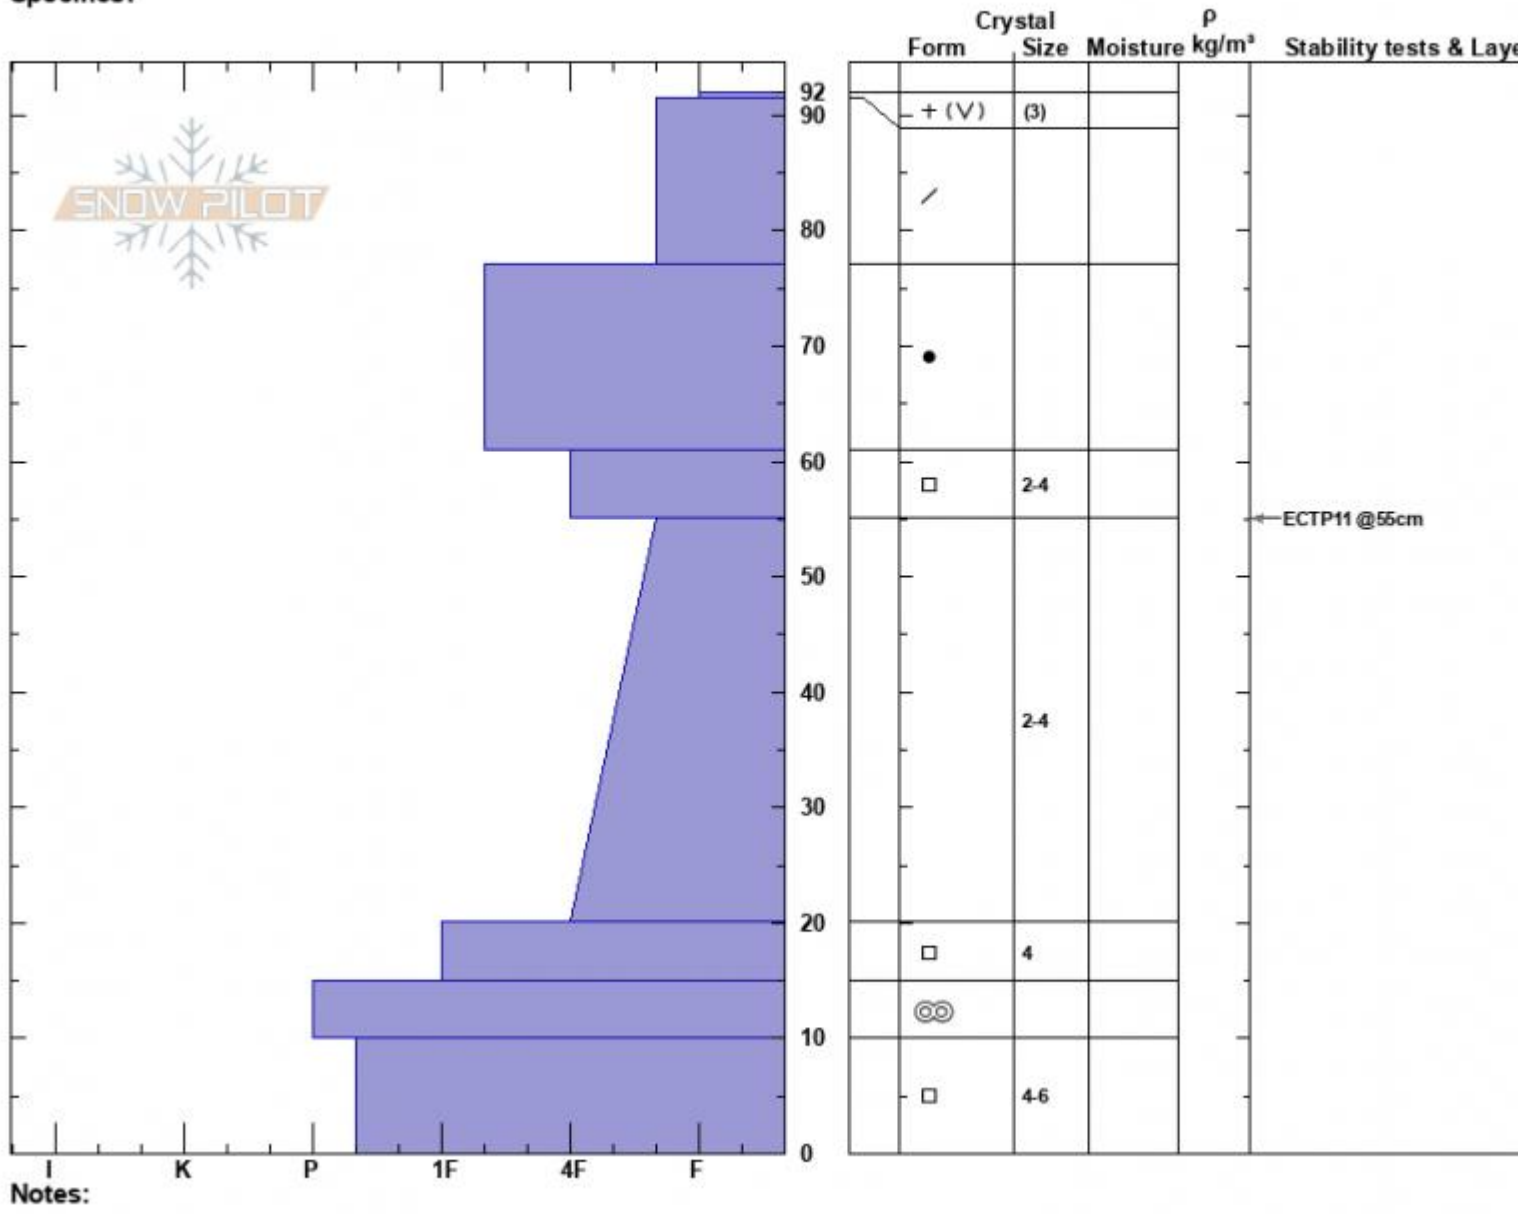

Tepee Boundary N
 Madison Range-S
 MT
 Elevation: 9600 ft
 Aspect: 355°
 Specifics:

Zach Peterson
 12/22/2023 - 12:00pm
 Co-ord: 44.91680N, -111.19044W
 Slope Angle: 22°
 Wind Loading: previous

Stability: Poor
 Air Temperature:
 Sky Cover: BKN
 Precipitation: NO
 Wind: SW Light Breeze

HS:92
 Layer Notes:
 61-55cm: Problematic layer

Advisory Region
 Southern Madison
 Longitude
 -111.19W
 Latitude
 44.90N
 Southern Madison, 2023-12-22