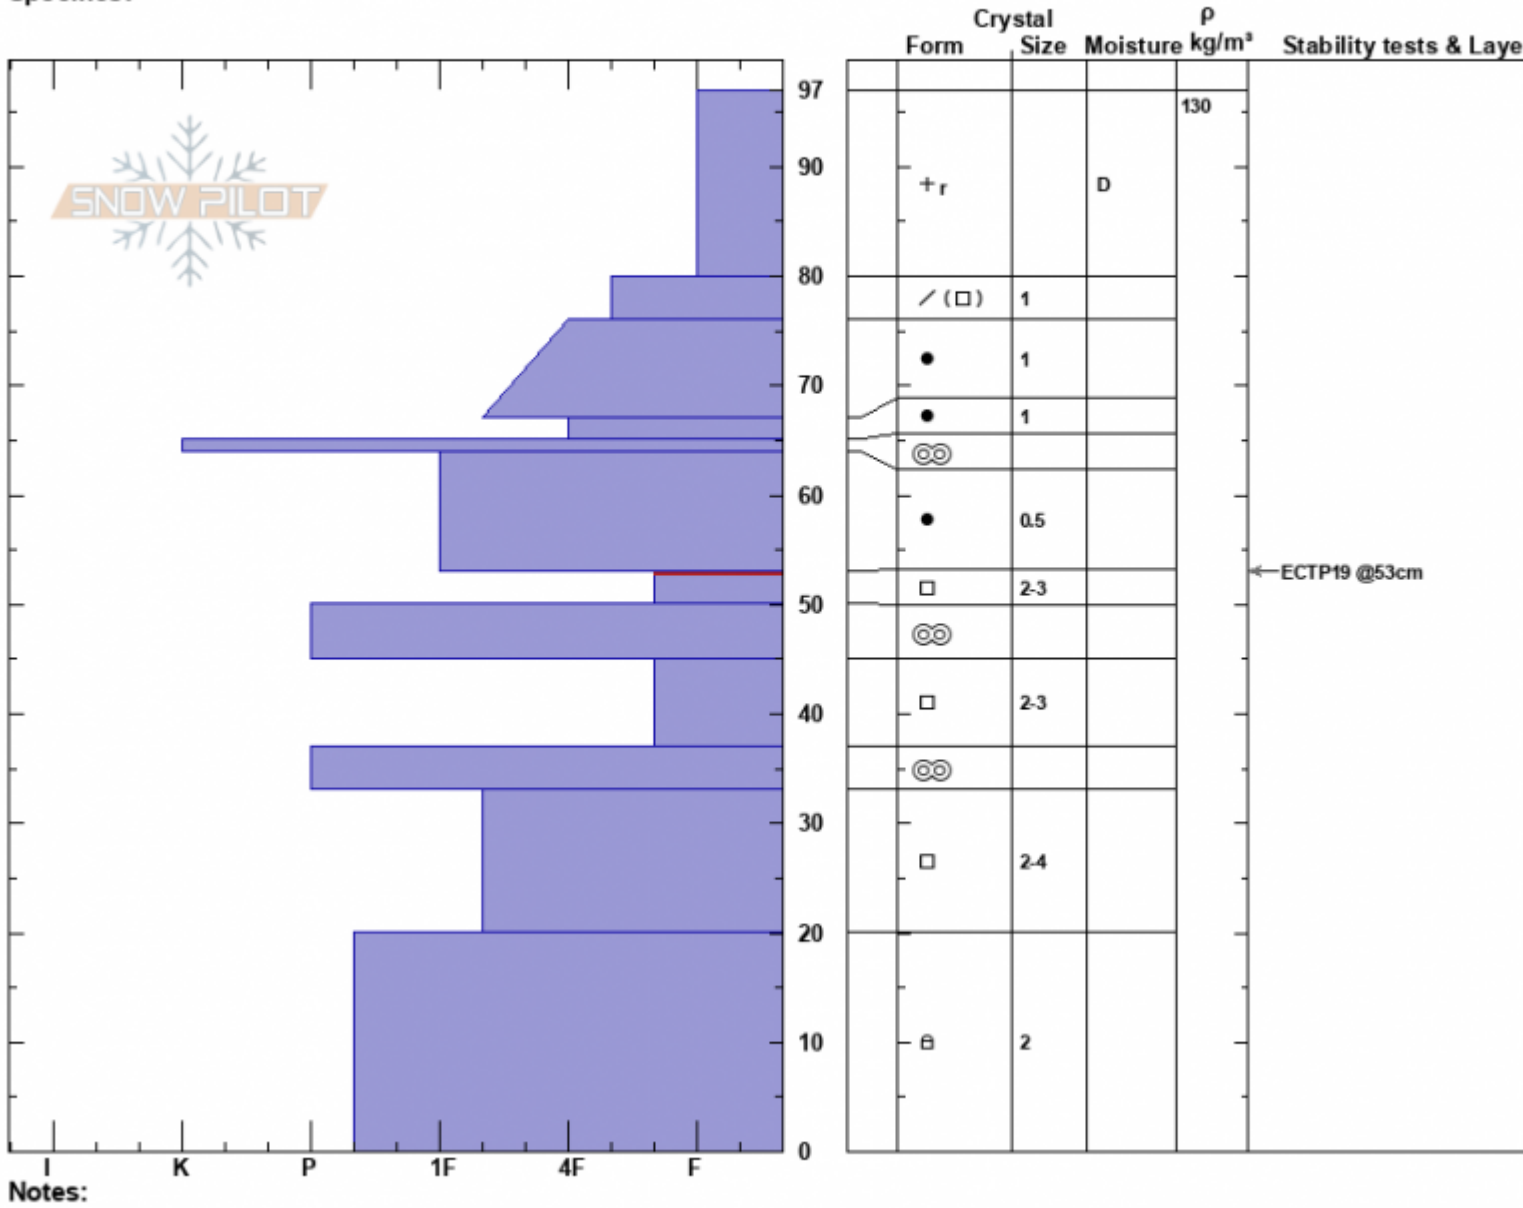

Sawtellr Rd Switchback
 Centennial Range
 MT
 Elevation: 9100 ft
 Aspect: 220°
 Specifics:

Doug Chabot-Admin
 12/23/2023 - 12:20pm
 Co-ord: 44.55951N, -111.44660W
 Slope Angle: 15°
 Wind Loading: no

Stability: Fair
 Air Temperature:
 Sky Cover: OVC
 Precipitation: S-1
 Wind: NW Moderate

HS:97
 Layer Notes:
 53-50cm: Problematic layer

Notes:
 Advisory Region
 Island Park
 Longitude
 -111.44W
 Latitude
 44.56N
 Island Park, 2023-12-25