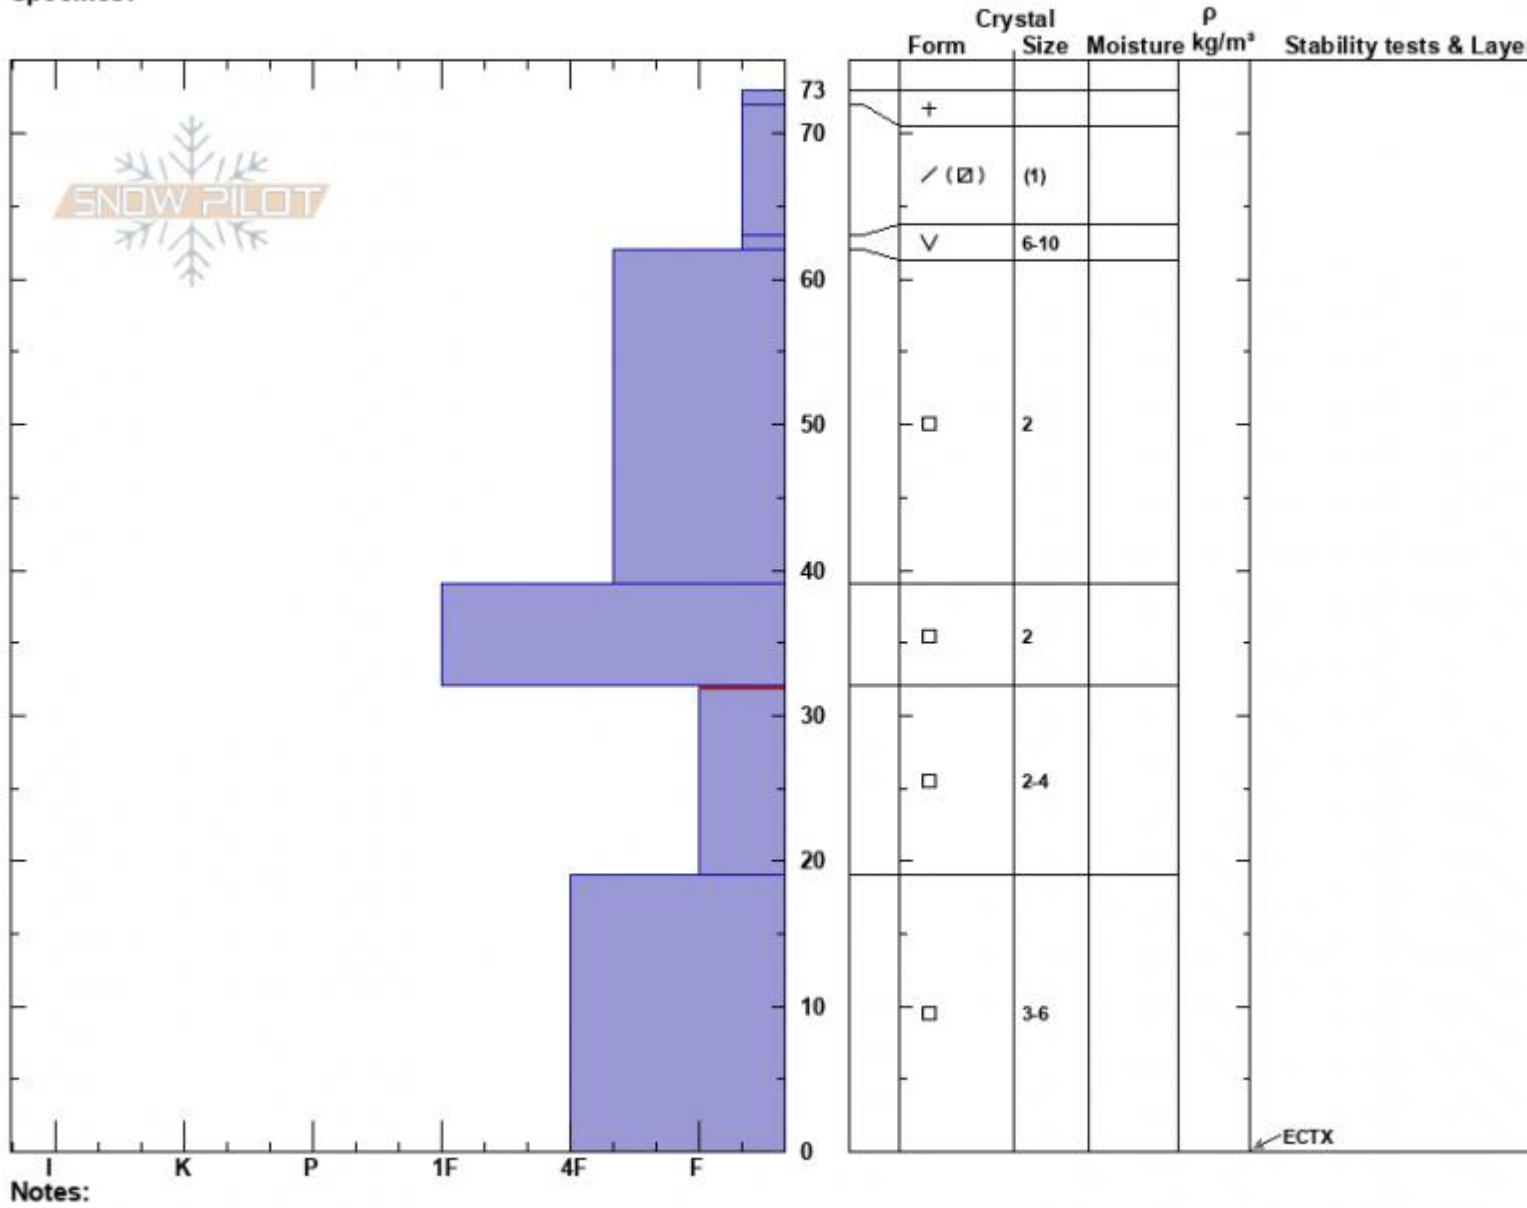

Lower Cedar
 Madison Range-N
 MT
 Elevation: 9100 ft
 Aspect: 70°
 Specifics:

Dave Zinn
 01/04/2024 - 11:30am
 Co-ord: 45.22647N, -111.48479W
 Slope Angle: 16°
 Wind Loading: no

Stability: Very Good
 Air Temperature:
 Sky Cover: OVC
 Precipitation: S-1
 Wind: SW Calm

HS:73
 PF:70
 PS:20
 Layer Notes:
 32-19cm:Problematic layer

Advisory Region
 Northern Madison
 Longitude
 -111.51W
 Latitude
 45.23N
 Northern Madison, 2024-01-04