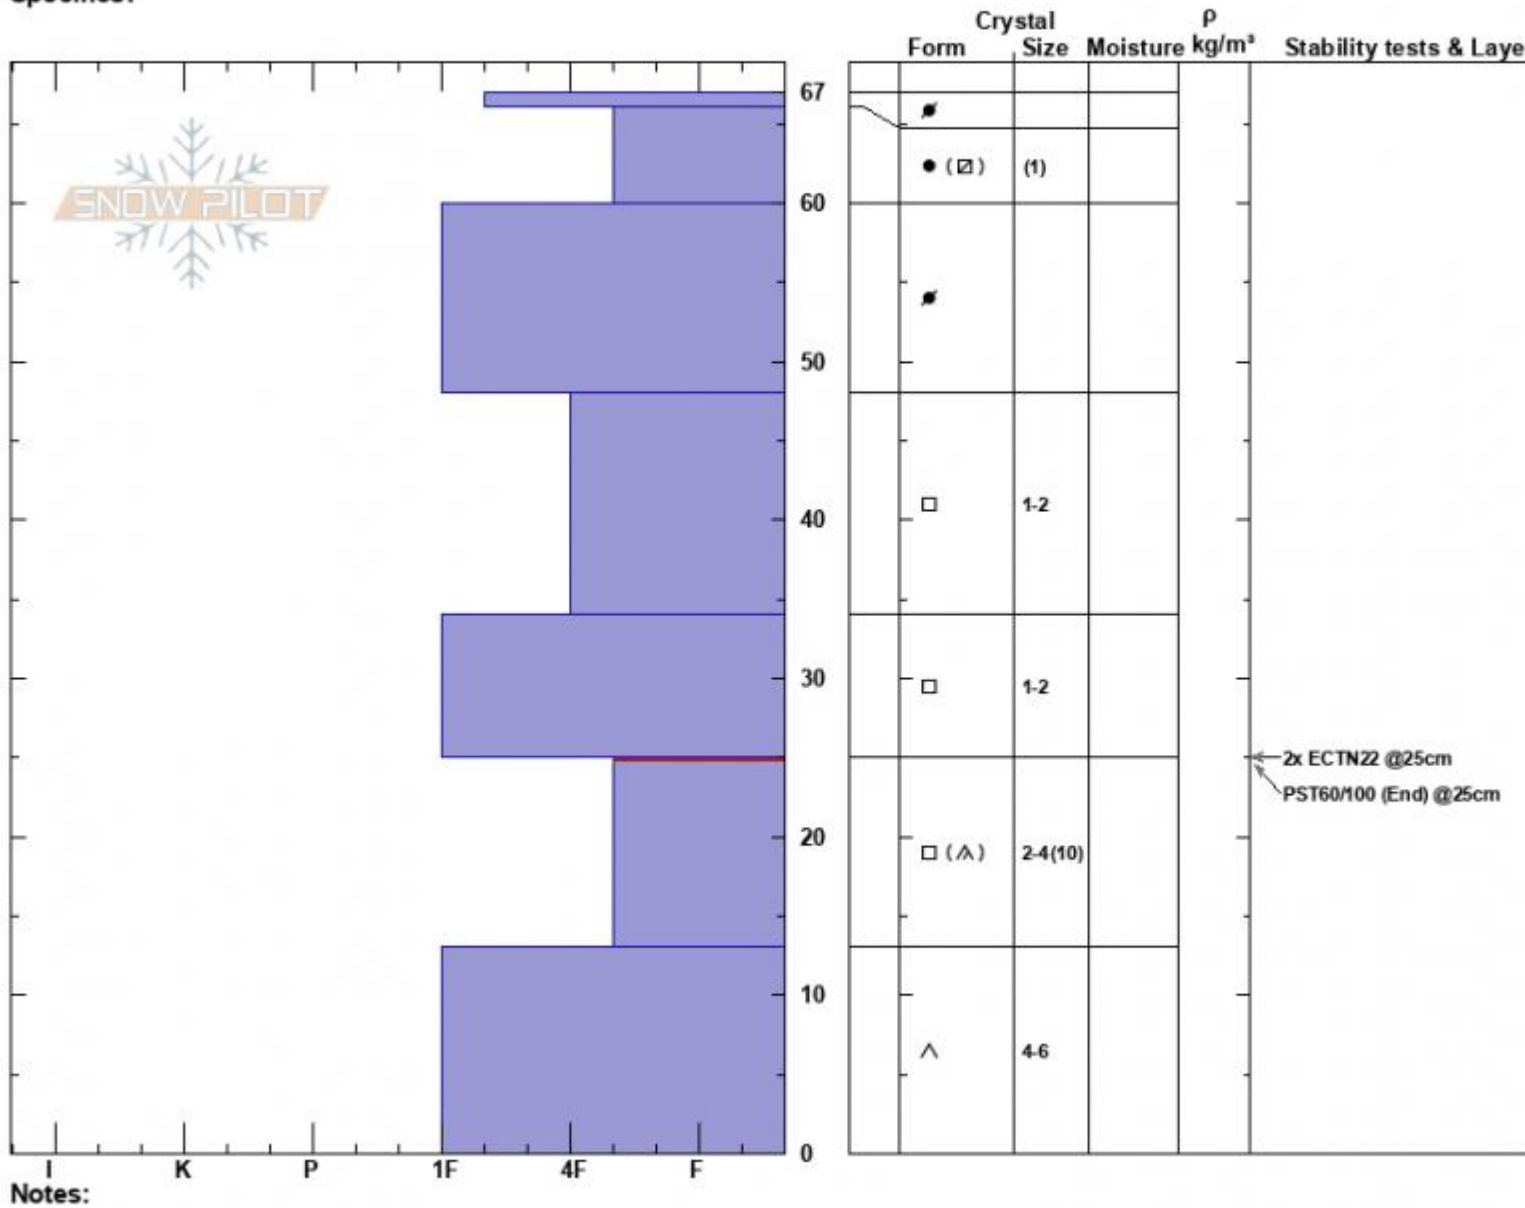

Cedar Shoulder
 Madison Range-N
 MT
 Elevation: 9430 ft
 Aspect: 10°
 Specifics:

Dave Zinn
 01/04/2024 - 1:00pm
 Co-ord: 45.22519N, -111.49403W
 Slope Angle: 26°
 Wind Loading: previous

Stability: Good
 Air Temperature:
 Sky Cover: OVC
 Precipitation: S-1
 Wind: SW Light Breeze

HS:67
 PF:50
 Layer Notes:
 25-13cm: Problematic layer

Notes:
 Advisory Region
 Northern Madison
 Longitude
 -111.51W
 Latitude
 45.23N
 Northern Madison, 2024-01-04