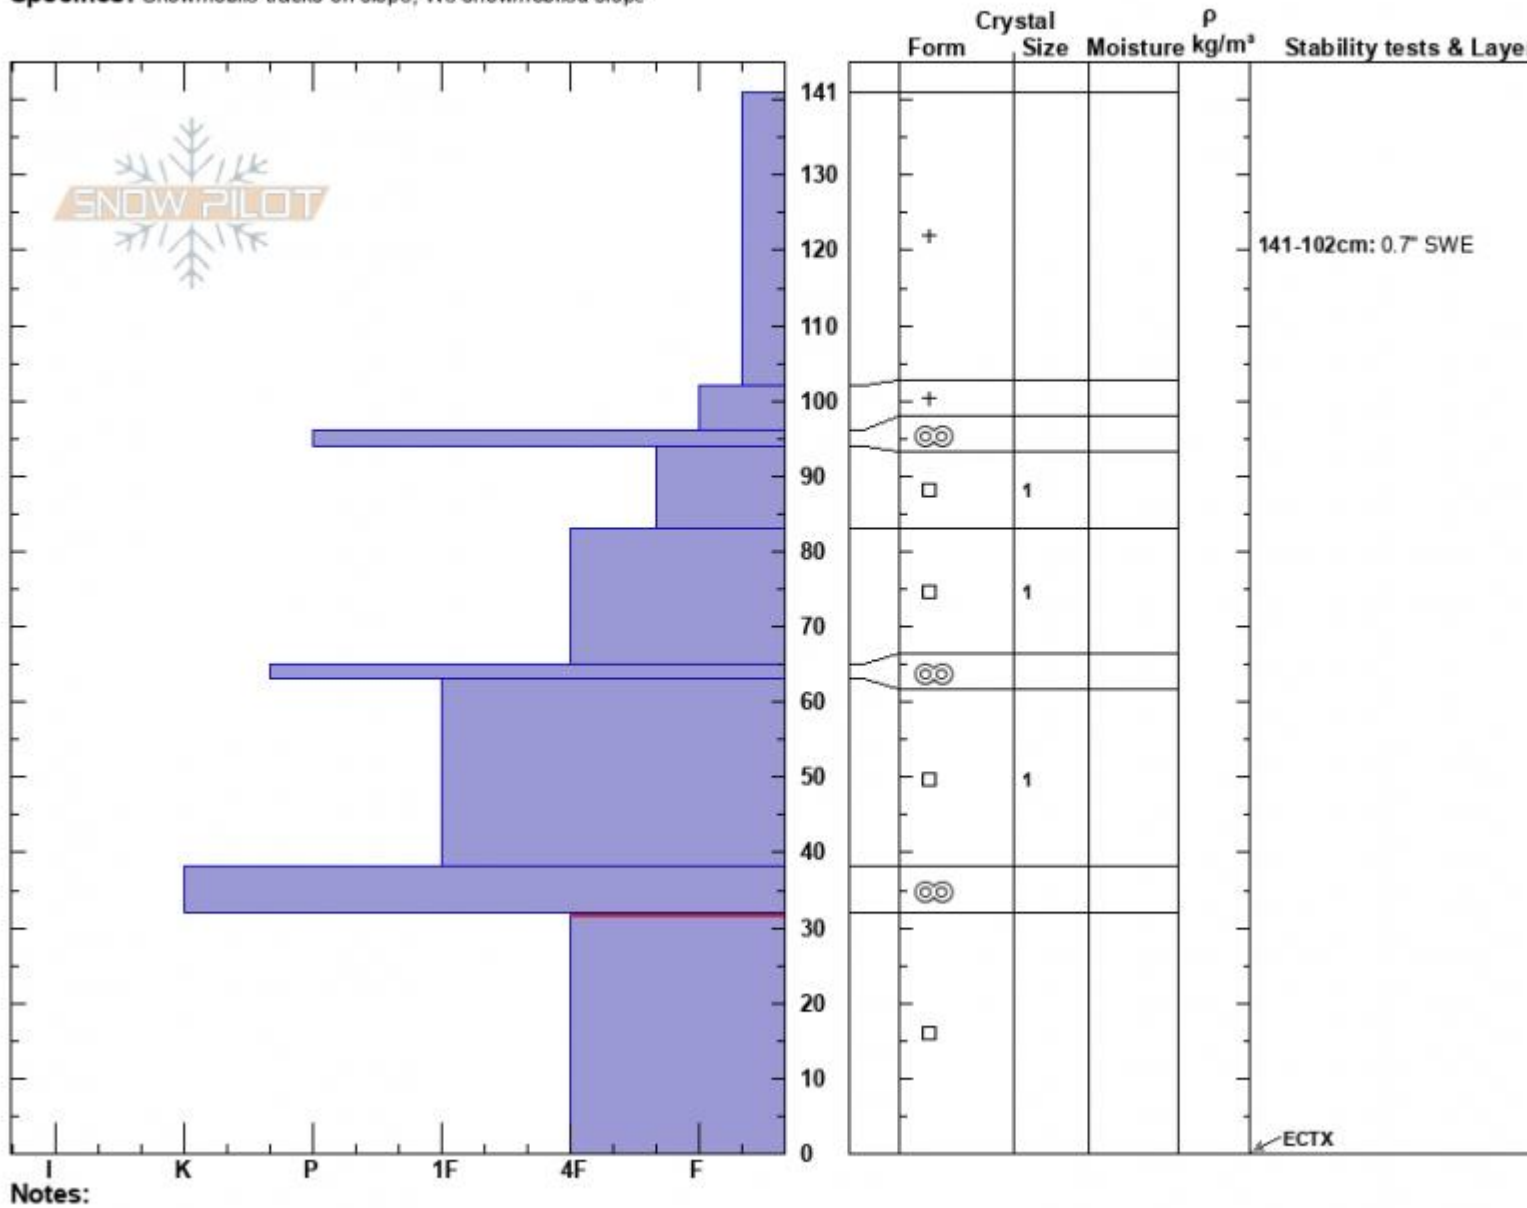

Head of Hellroaring S
 Centennial Range
 ID
 Elevation: 8800 ft
 Aspect: 160°
 Specifics: Snowmobile tracks on slope; We snowmobiled slope

Ian Hoyer
 01/07/2024 - 12:00pm
 Co-ord: 44.55126N, -111.47332W
 Slope Angle: 20°
 Wind Loading: no

Stability: Fair
 Air Temperature:
 Sky Cover: OVC
 Precipitation: S1
 Wind: Calm

HS:141
 PF:100
 Layer Notes:
 141-102cm: 0.7" SWE
 32-0cm: Problematic layer

Advisory Region
 Island Park
 Longitude
 -111.48W
 Latitude
 44.55N
 Island Park, 2024-01-07