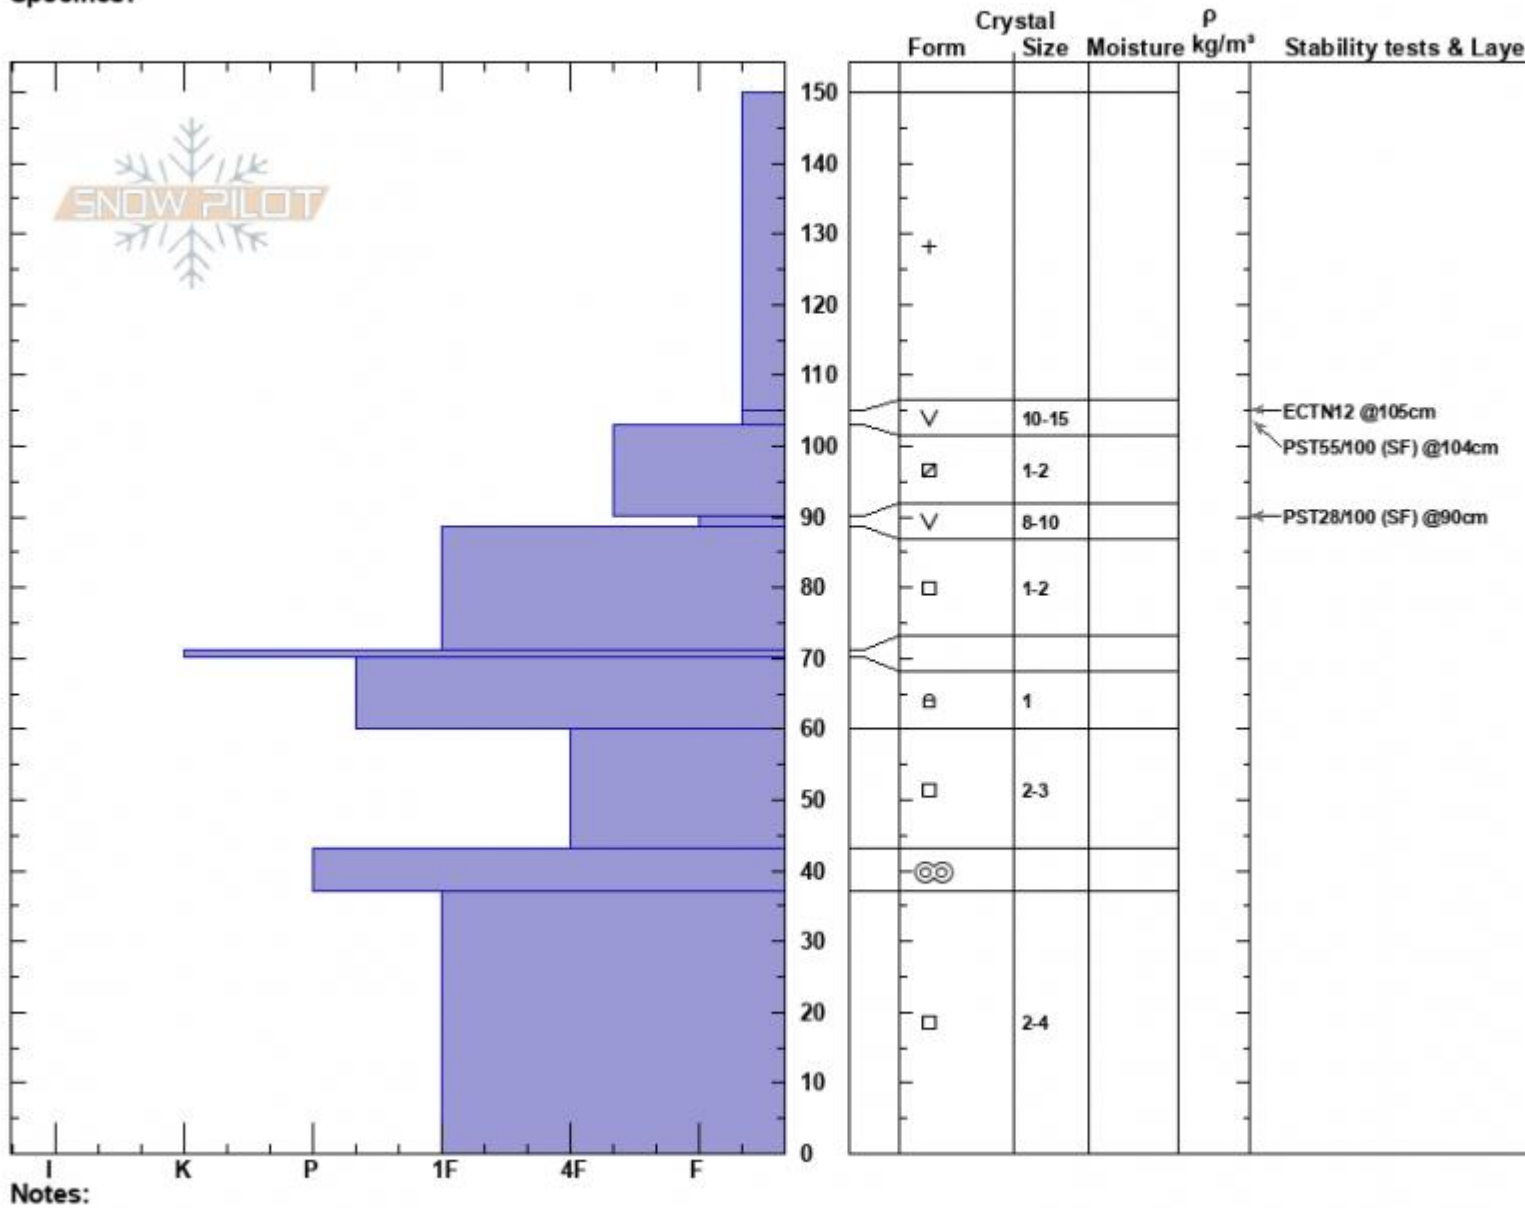

Yale Pass North  
 Centennial Range  
 ID  
 Elevation: 8910 ft  
 Aspect: 295°  
 Specifics:

Dave Zinn  
 01/07/2024 - 12:30pm  
 Co-ord: 44.55006N, -111.47099W  
 Slope Angle: 15°  
 Wind Loading: no

Stability: Fair  
 Air Temperature:  
 Sky Cover: OVC  
 Precipitation: S-1  
 Wind: W Light Breeze

HS:150 Layer Notes:  
 PF:105 105-103cm:Problematic layer

Advisory Region  
 Island Park  
 Longitude  
 -111.63W  
 Latitude  
 44.52N  
 Island Park, 2024-01-07