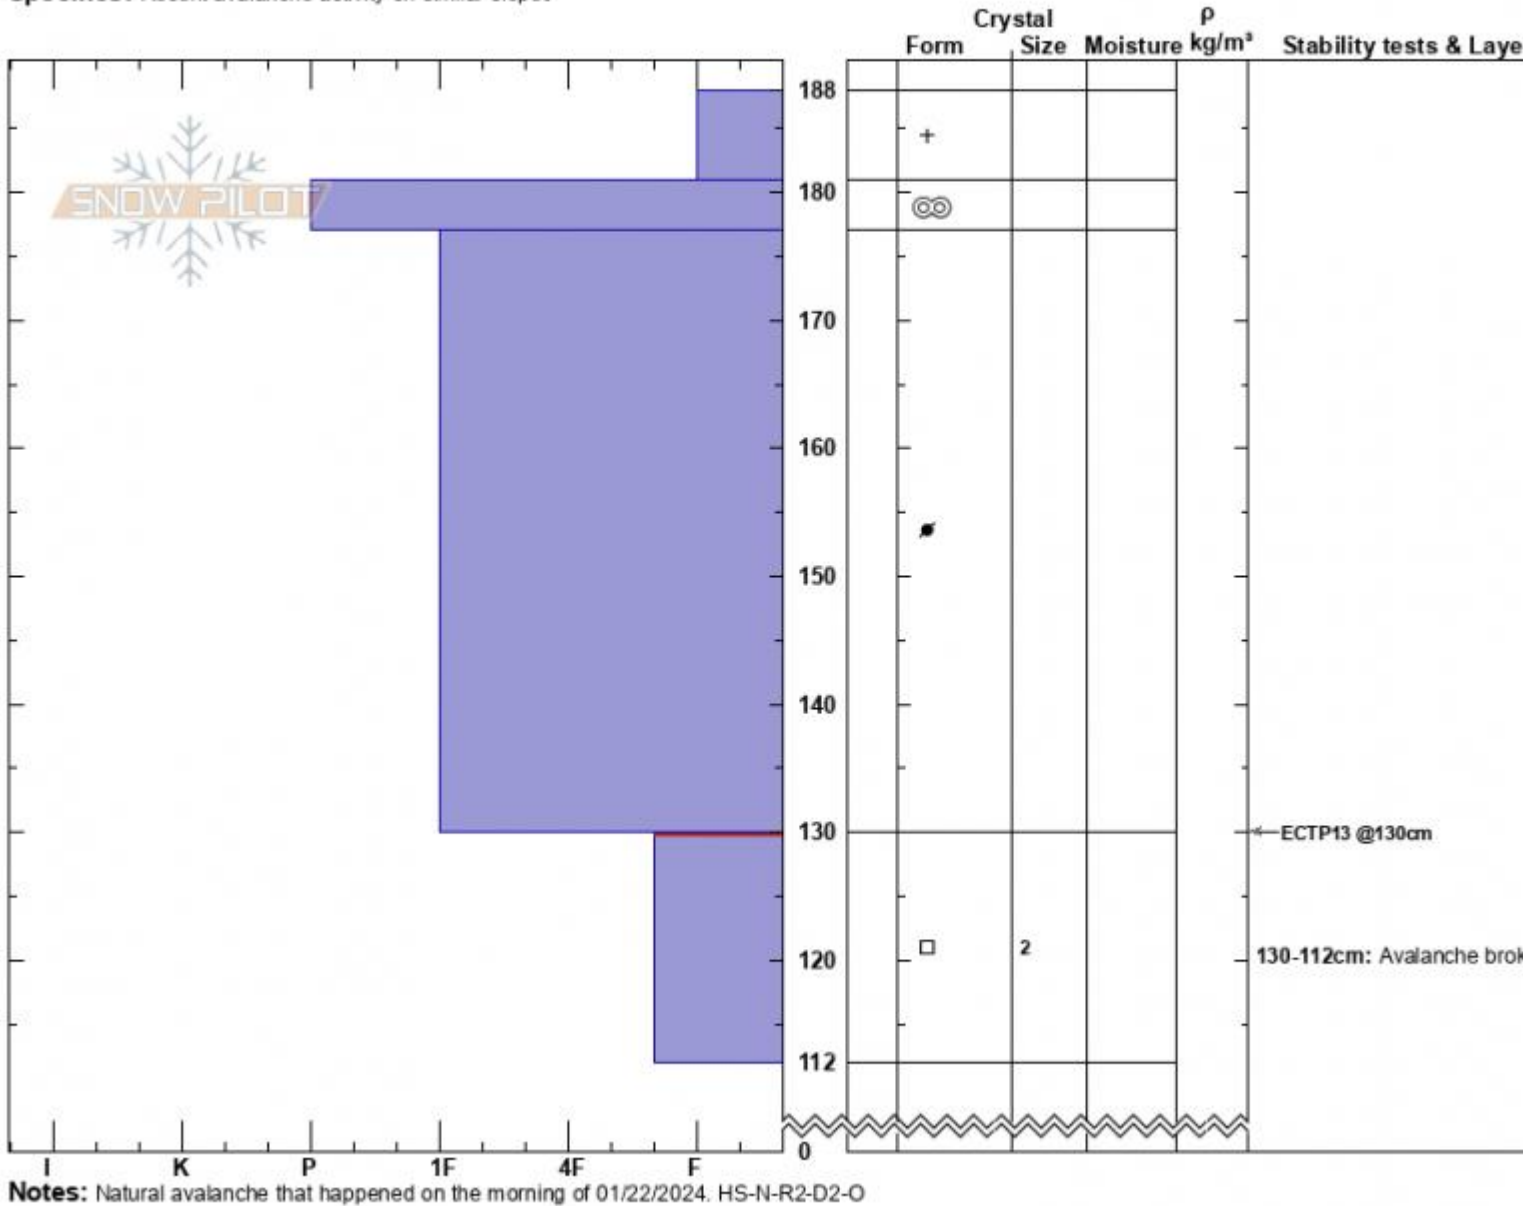

Beaver Creek Crown
 Madison Range-N
 MT
 Elevation: 9200 ft
 Aspect: 30°
 Specifics: Recent avalanche activity on similar slopes

Zach Peterson
 01/22/2024 - 10:30am
 Co-ord: 45.16564N, -111.35889W
 Slope Angle: 30°
 Wind Loading: yes

Stability: Poor
 Air Temperature:
 Sky Cover: FEW
 Precipitation: NO
 Wind: SW Moderate

HS:188 Layer Notes:
 130-112cm: Avalanche broke her
 130-112cm: Problematic layer

Advisory Region
 Northern Madison
 Longitude
 -111.38W
 Latitude
 45.17N
 Northern Madison, 2024-01-22