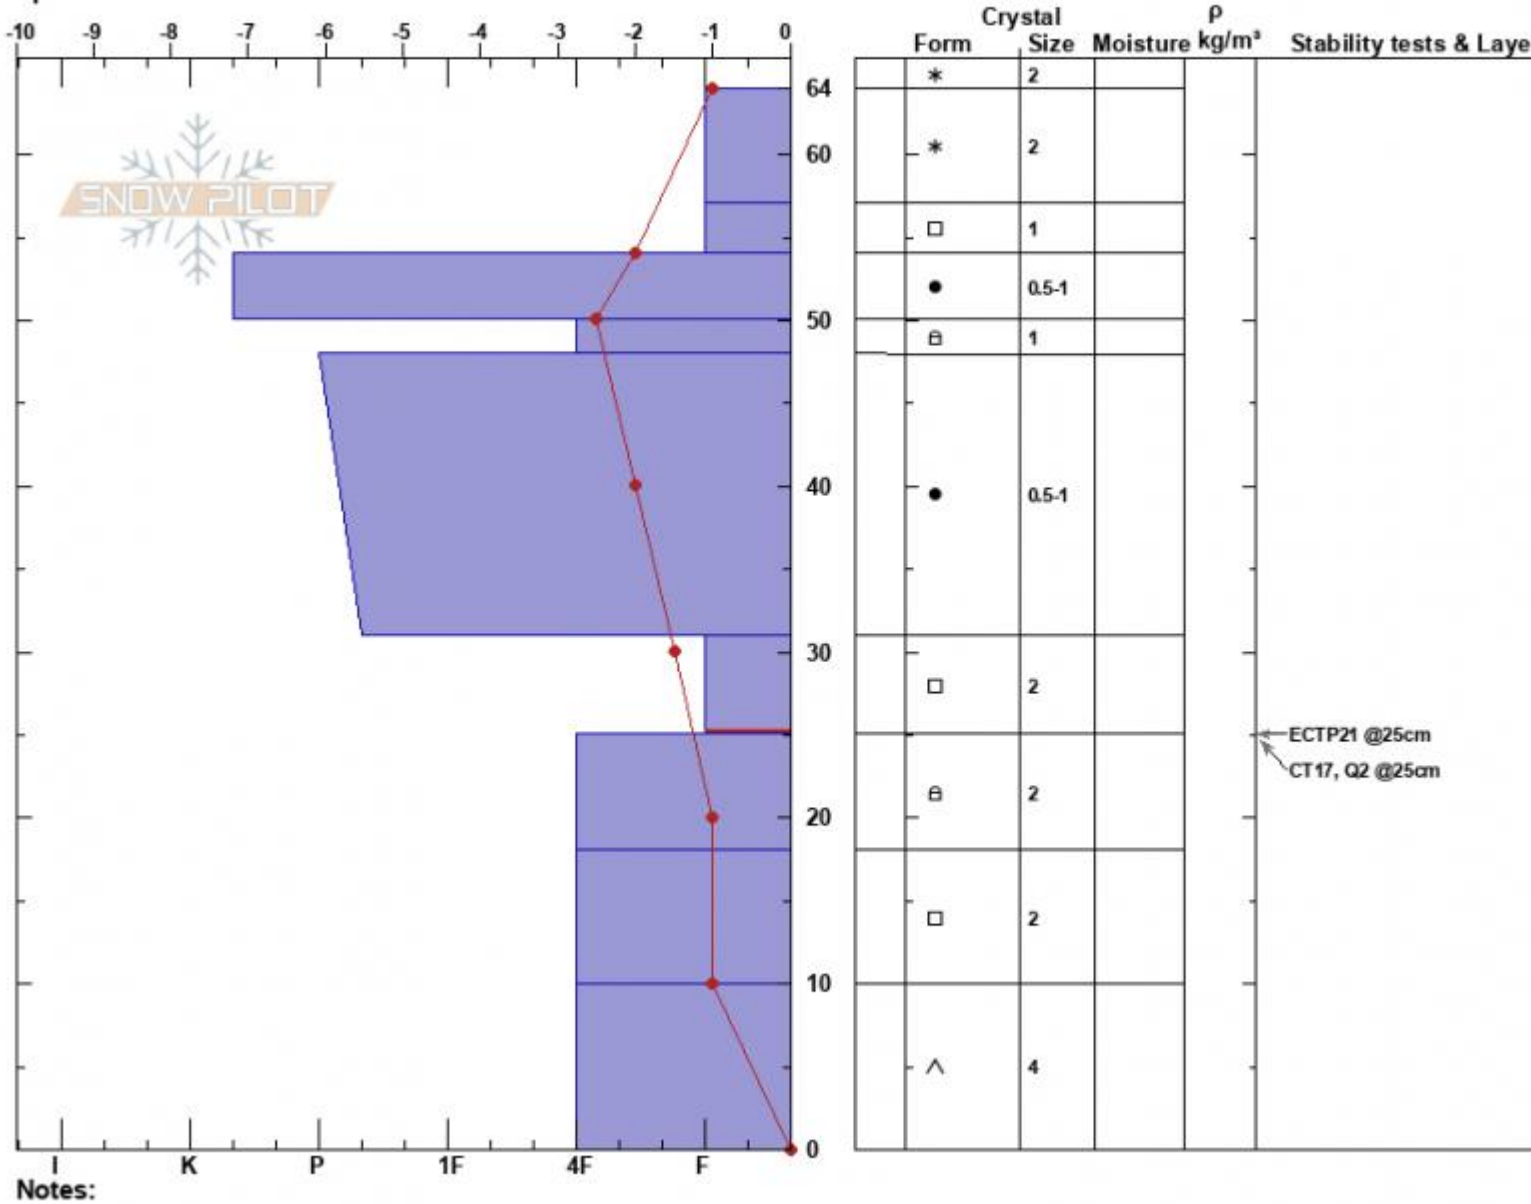

Lick Creek NE Meadow
 Gallatin Range-N
 MT
 Elevation: 8064 ft
 Aspect: 13°
 Specifics:

Eliza Donahue
 02/03/2024 - 2:30pm
 Co-ord: 45.52435N, -110.95577W
 Slope Angle: 12°
 Wind Loading: previous

Stability:
 Air Temperature: -4°C
 Sky Cover: X
 Precipitation: S1
 Wind: SW Light Breeze

HS:64
 PF:10
 PS:5
 Layer Notes:
 31-25cm: Problematic layer

Advisory Region
 Northern Gallatin
 Longitude
 -110.96W
 Latitude
 45.52N
 Northern Gallatin, 2024-02-03