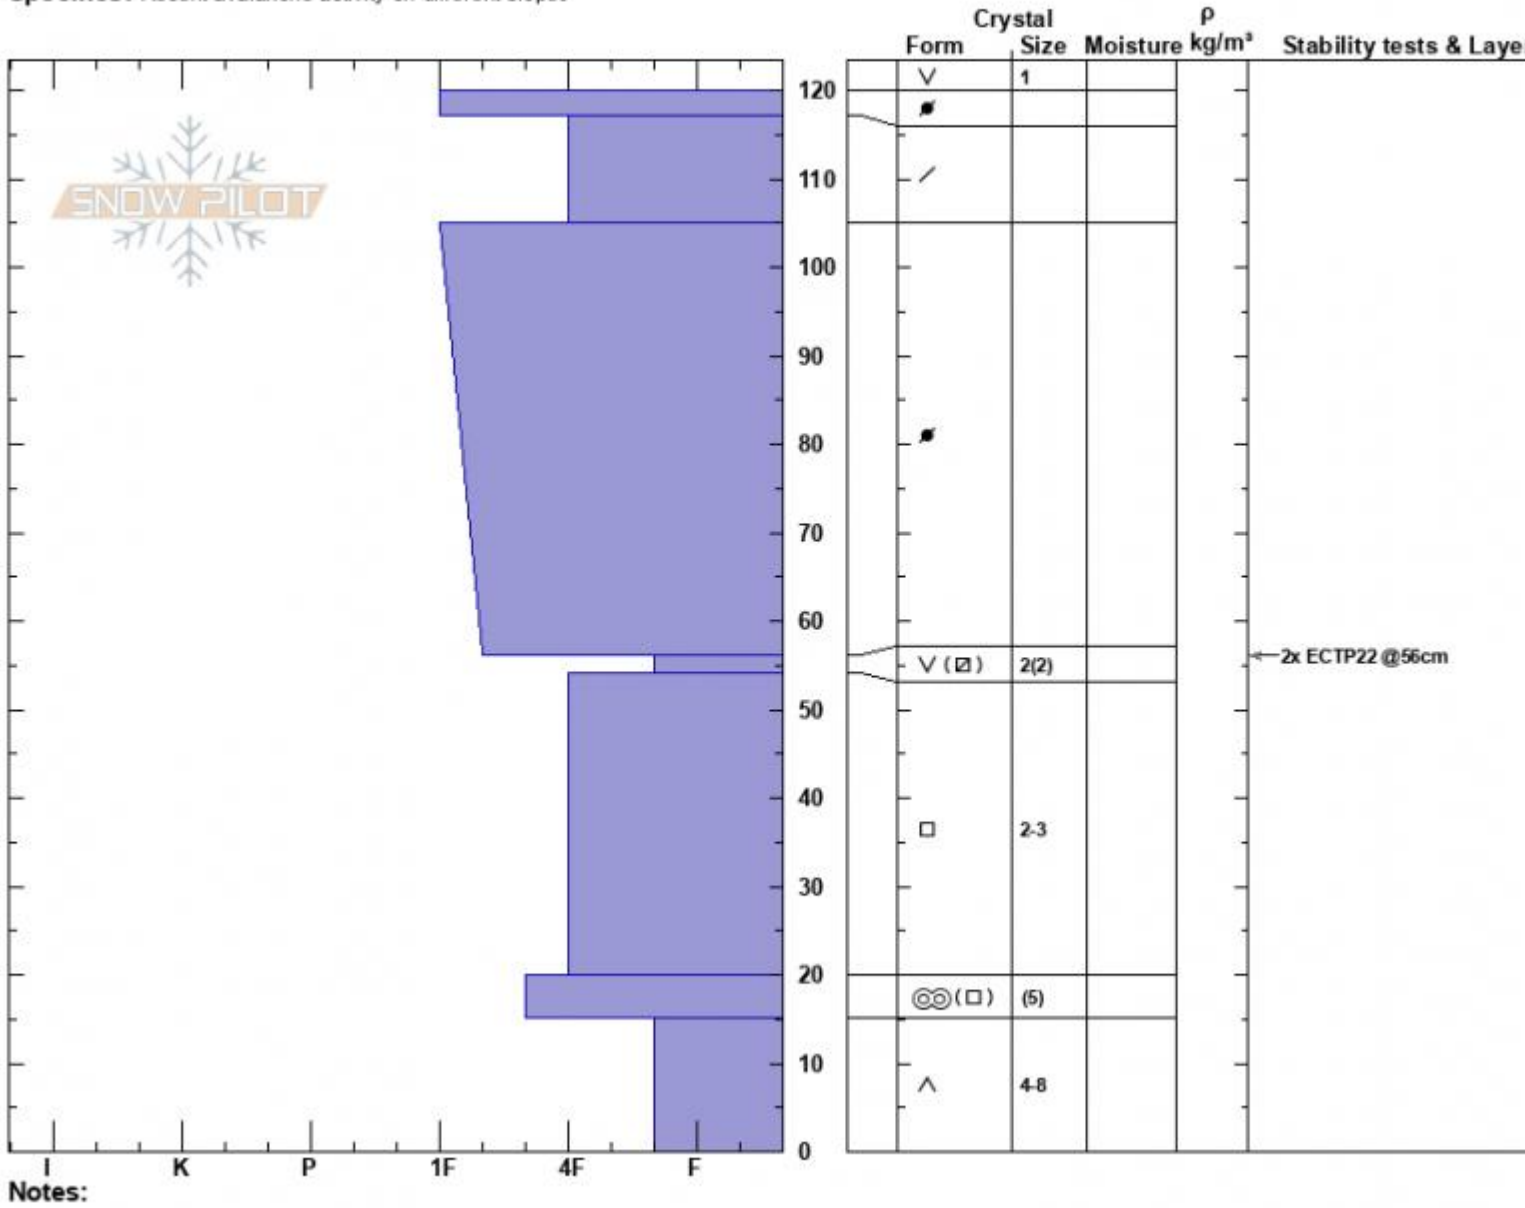

Frazier Basin
 Bridger Range
 MT
 Elevation: 8800 ft
 Aspect: 40°
 Specifics: Recent avalanche activity on different slopes

Ian Hoyer
 01/30/2024 - 12:00pm
 Co-ord: 45.92039N, -110.97757W
 Slope Angle: 33°
 Wind Loading: previous

Stability: Fair
 Air Temperature:
 Sky Cover: CLR
 Precipitation: NO
 Wind: N Light Breeze

HS:120
 PF:20
 PS:5
 Layer Notes: 56-54cm: Problematic layer

Advisory Region
 Bridger Range
 Longitude
 -110.96W
 Latitude
 45.90N
 Bridger Range, 2024-01-30