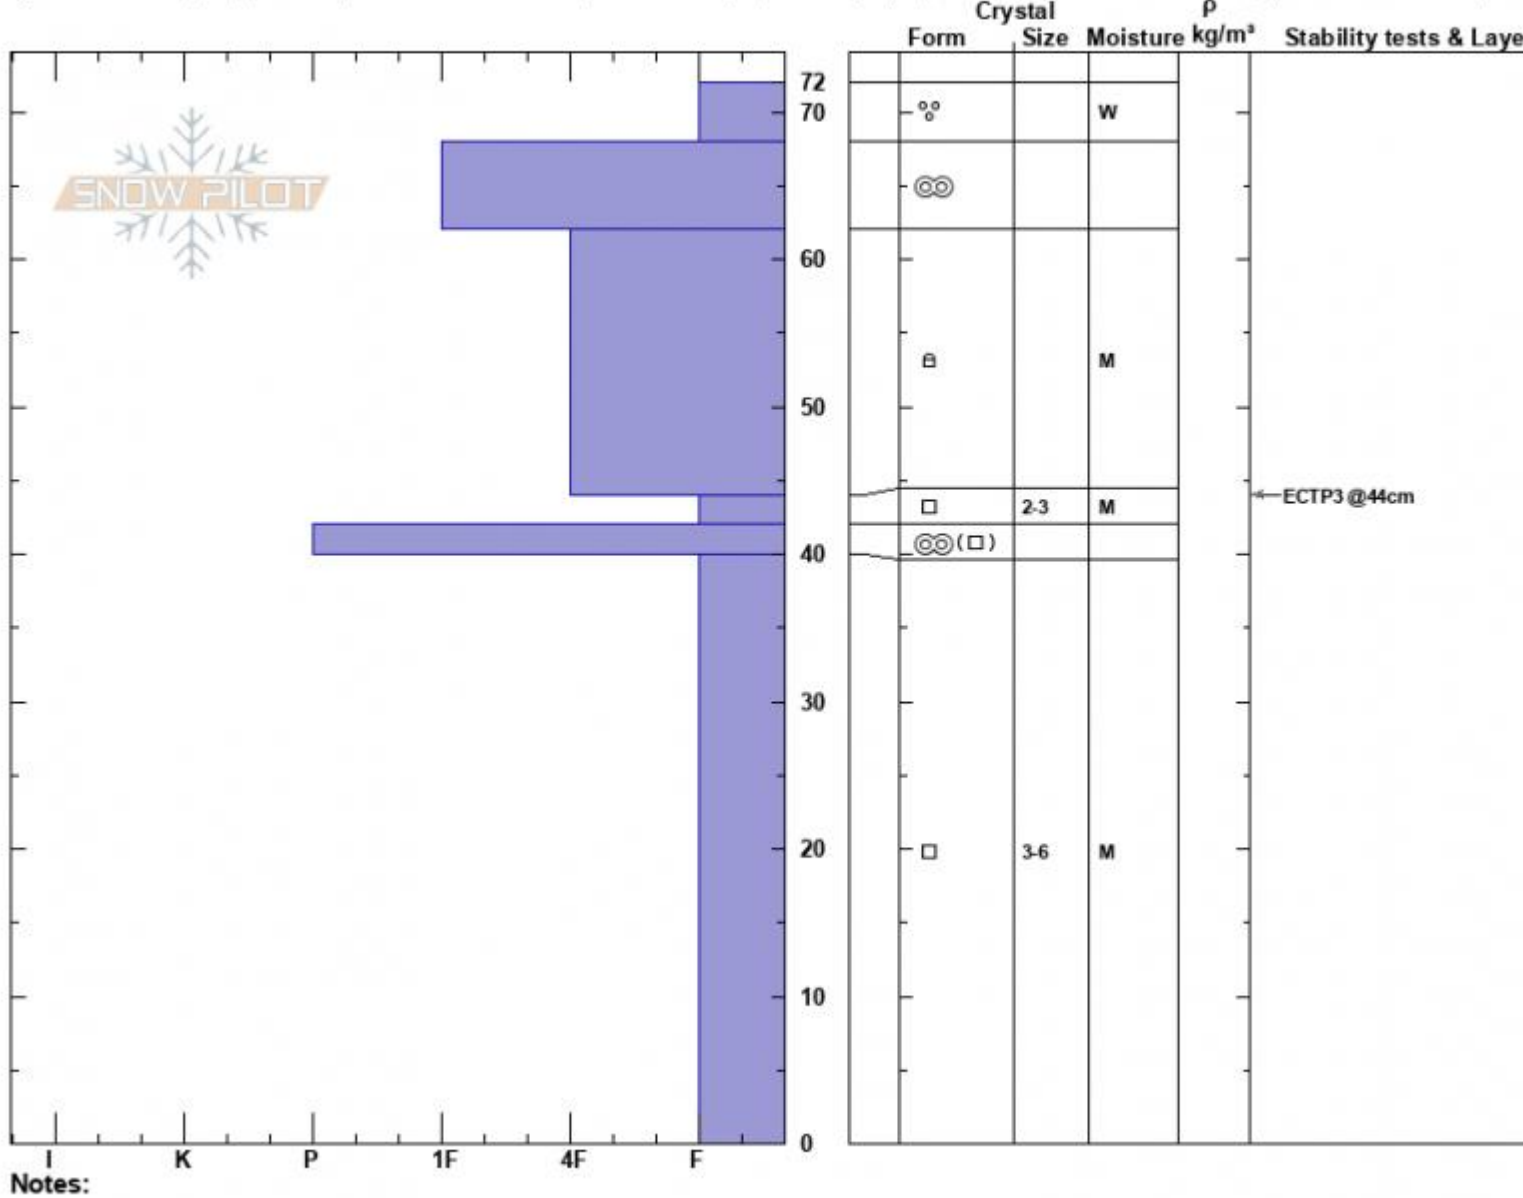

Bear Creek  
 Madison Range-N  
 MT  
 Elevation: 9500 ft  
 Aspect: 125°

Ian Hoyer  
 01/31/2024 - 12:00pm  
 Co-ord: 45.18413N, -111.46764W  
 Slope Angle: 30°  
 Wind Loading: no

Stability: Poor  
 Air Temperature:  
 Sky Cover: CLR  
 Precipitation: NO  
 Wind: Calm

HS:72  
 PF:55  
 Layer Notes:  
 44-42cm: Problematic layer

Specifics: Collapsing, localized; Recent avalanche activity on similar slopes; Instability rapidly rising; Snowmobile tracks on slope; We snowmobiled slope

Advisory Region  
 Northern Madison  
 Longitude  
 -111.38W

Latitude

45.17N

Northern Madison, 2024-01-31