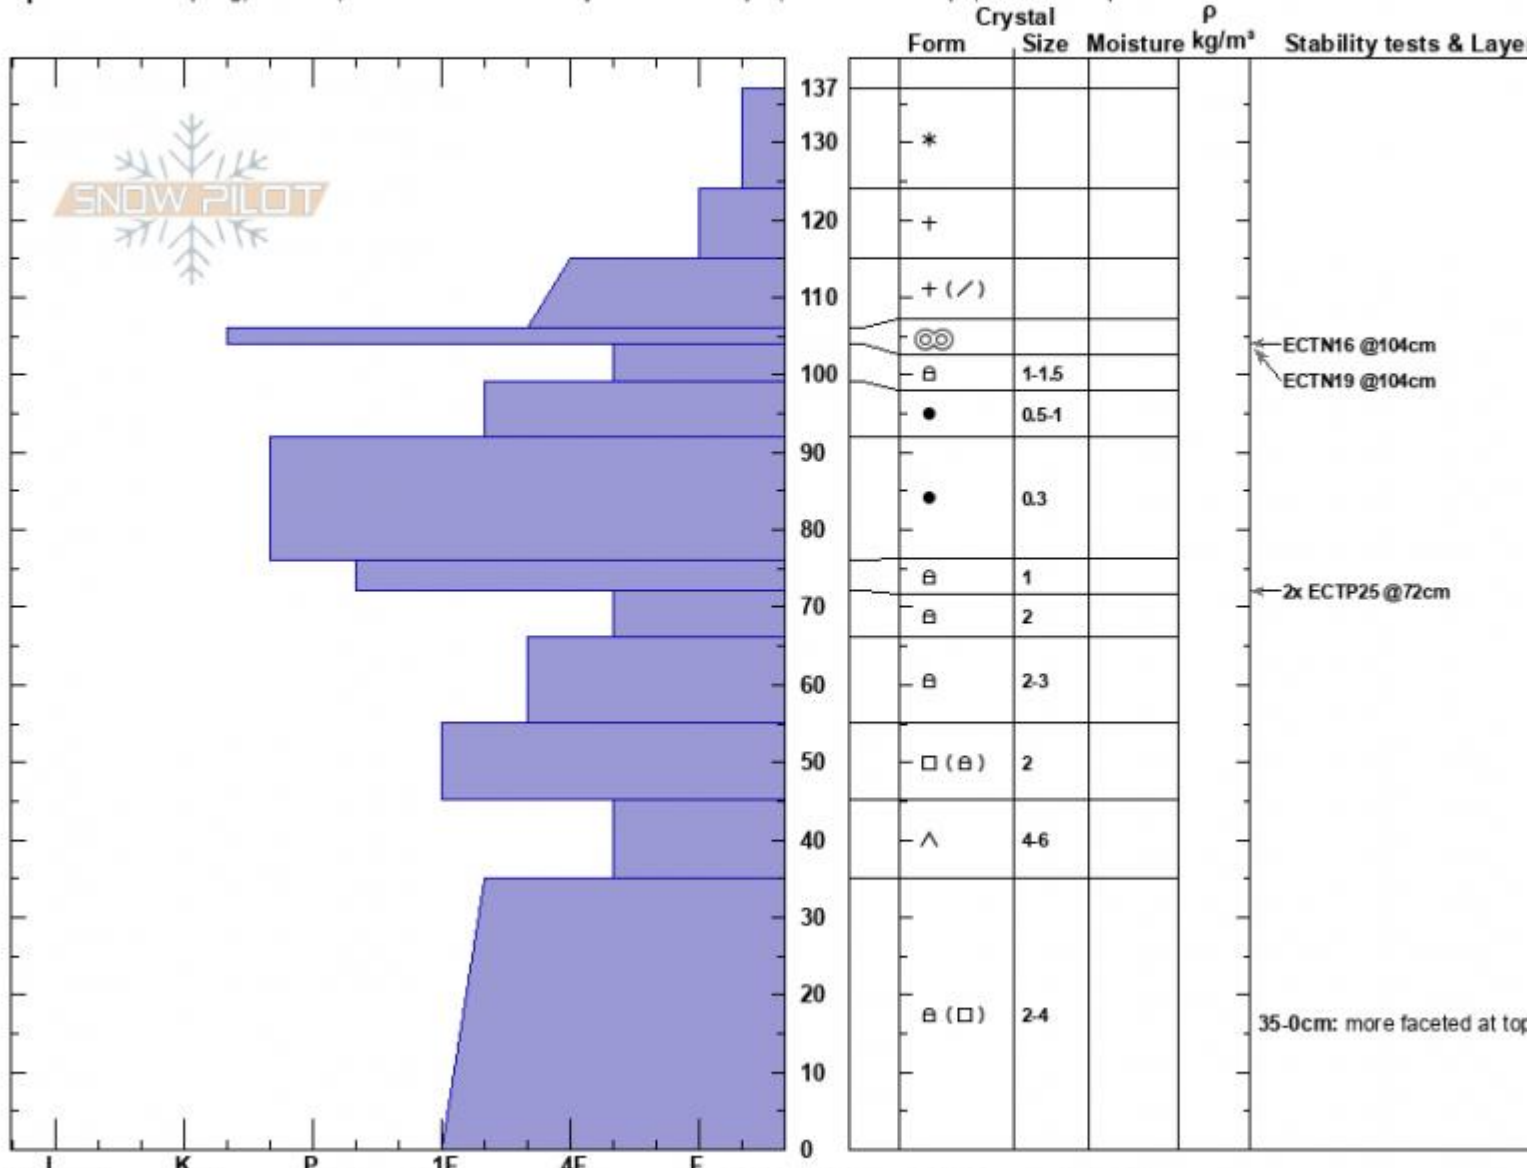

West Henderson  
 Cooke City  
 MT  
 Elevation: 9645 ft  
 Aspect: 240°

Alex Marienthal  
 02/08/2024 - 10:30am  
 Co-ord: 45.04439N, -109.94291W  
 Slope Angle: 21°  
 Wind Loading: no

Stability: Poor  
 Air Temperature: -5°C  
 Sky Cover: OVC  
 Precipitation: S2  
 Wind: N Light Breeze

HS:137  
 PF:40  
 PS:20  
 Layer Notes:  
 72-66cm: Problematic layer  
 35-0cm: more faceted at top

Specifics: Collapsing, localized; Recent avalanche activity on different slopes; Ski tracks on slope; We skied slope

Notes: New snow above crust fell since 2/3, measured 12" snow = 1" SWE. Top 4" fell over last 12 hours = 0.1" SWE

Advisory Region  
 Cooke City  
 Longitude  
 -109.95W  
 Latitude  
 45.05N  
 Cooke City, 2024-02-09