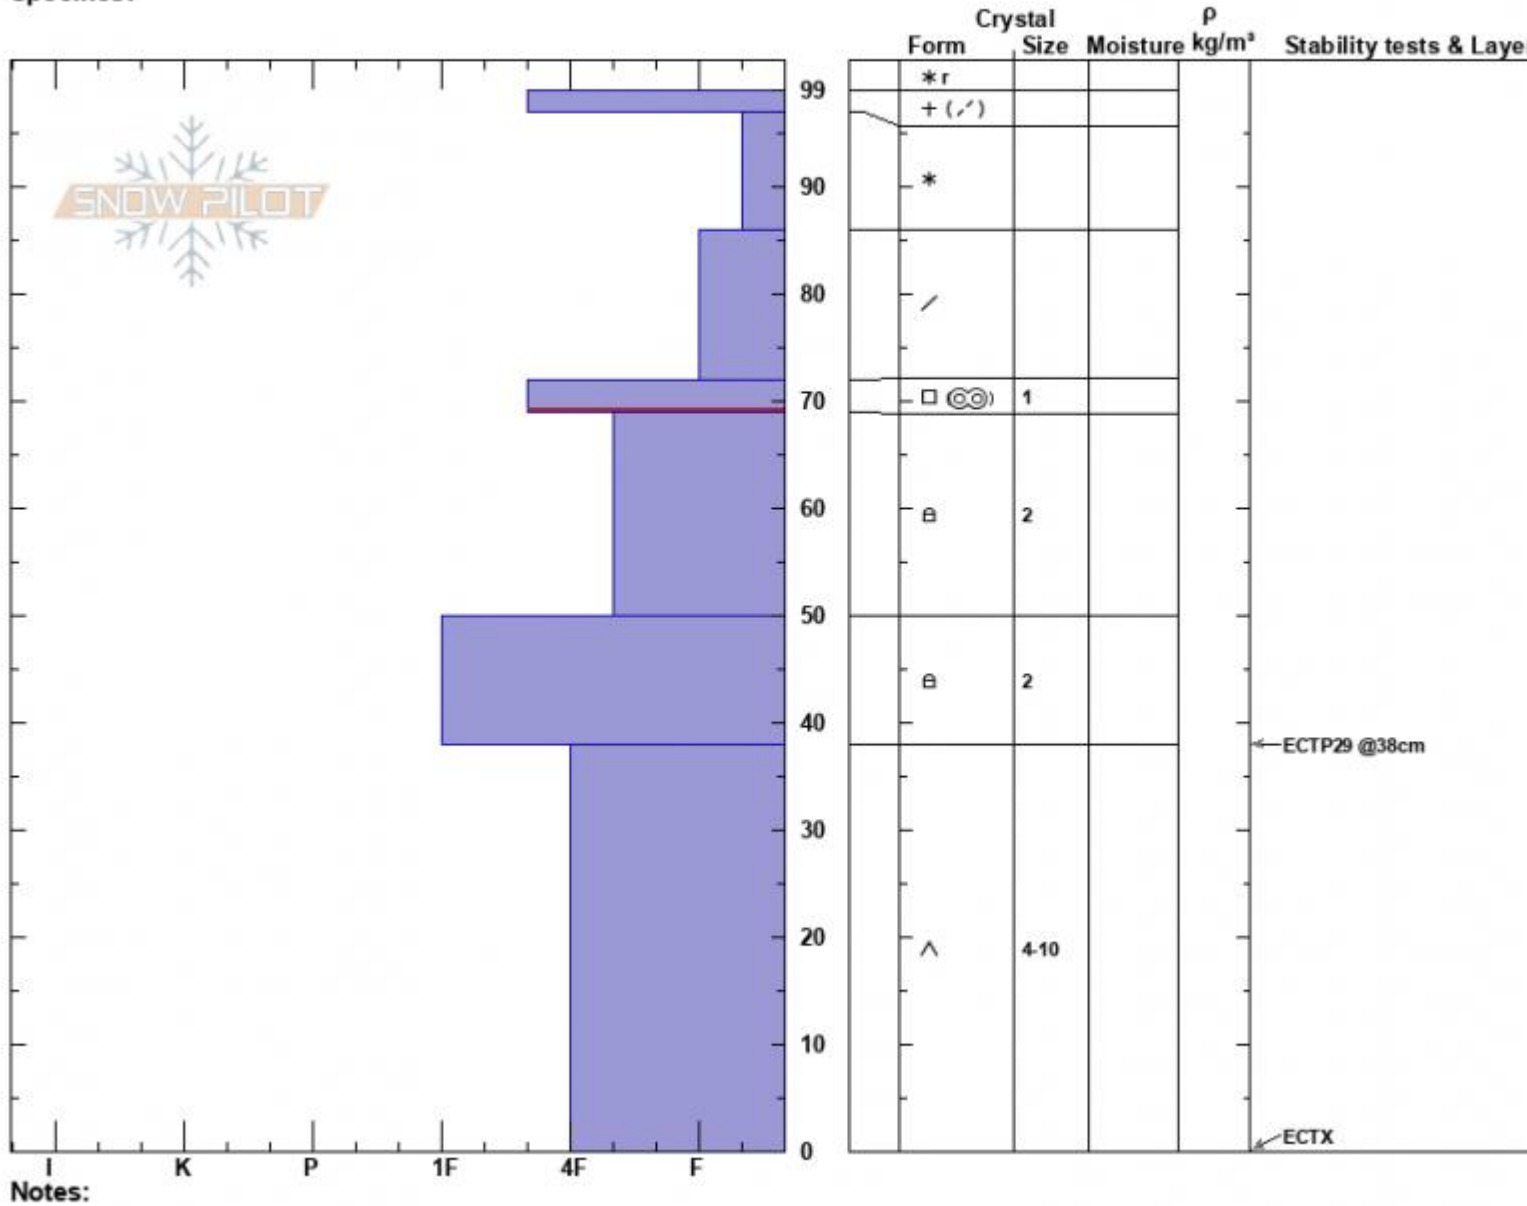

Mt. Blackmore
 Gallatin Range-N
 MT
 Elevation: 9700 ft
 Aspect: 88°
 Specifics:

Zach Peterson
 02/11/2024 - 1:00pm
 Co-ord: 45.44593N, -111.00179W
 Slope Angle: 28°
 Wind Loading: yes

Stability: Fair
 Air Temperature:
 Sky Cover: OVC
 Precipitation: S-1
 Wind: SW Light Breeze

HS:99
 Layer Notes:
 72-69cm: Problematic layer

Advisory Region
 Northern Gallatin
 Longitude
 -111.00W
 Latitude
 45.44N
 Northern Gallatin, 2024-02-11