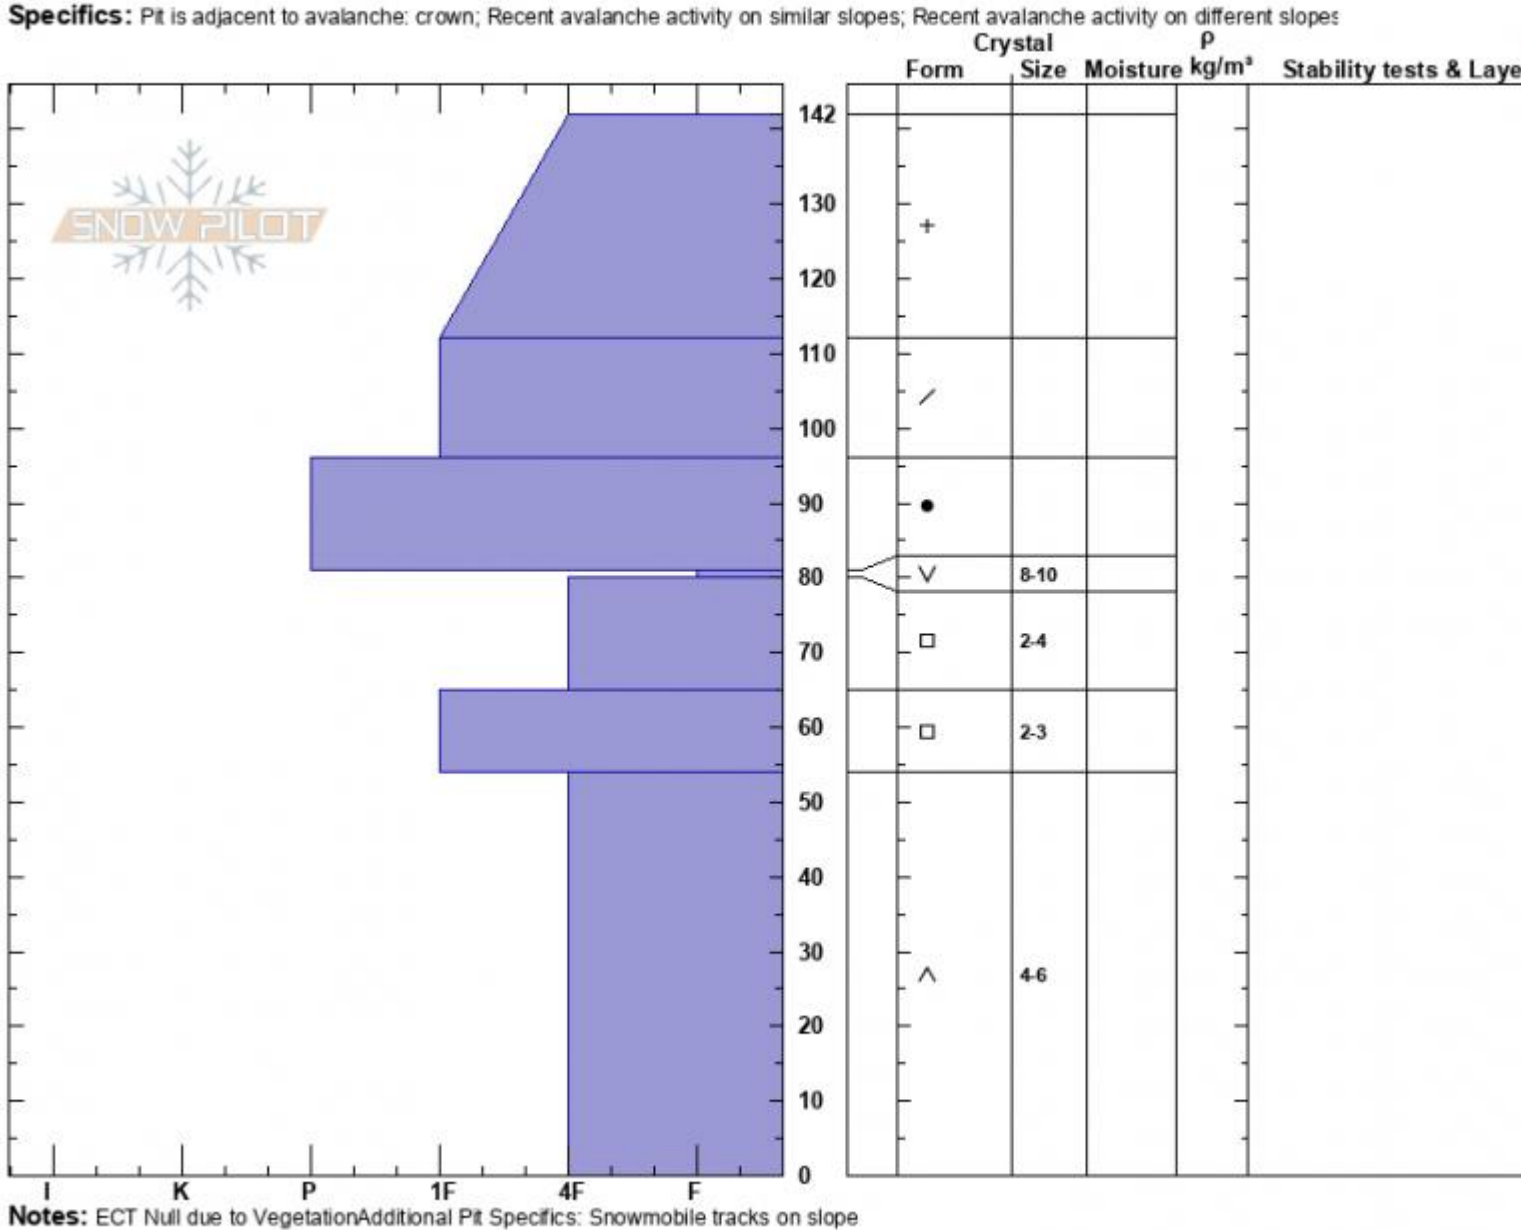

North of Scotch Bonnet
 Cooke City
 MT
 Elevation: 9900 ft
 Aspect: 5°
 Specifics: Pit is adjacent to avalanche: crown; Recent avalanche activity on similar slopes;

Dave Zinn
 02/18/2024 - 1:00pm
 Co-ord: 45.07551N, -109.94427W
 Slope Angle: 33°
 Wind Loading: no

Stability: Poor
 Air Temperature:
 Sky Cover: OVC
 Precipitation: S-1
 Wind: Calm

HS:142 Layer Notes:
 81-80cm: Problematic layer

Advisory Region
 Cooke City
 Longitude
 -109.95W
 Latitude
 45.07N
 Cooke City, 2024-02-20