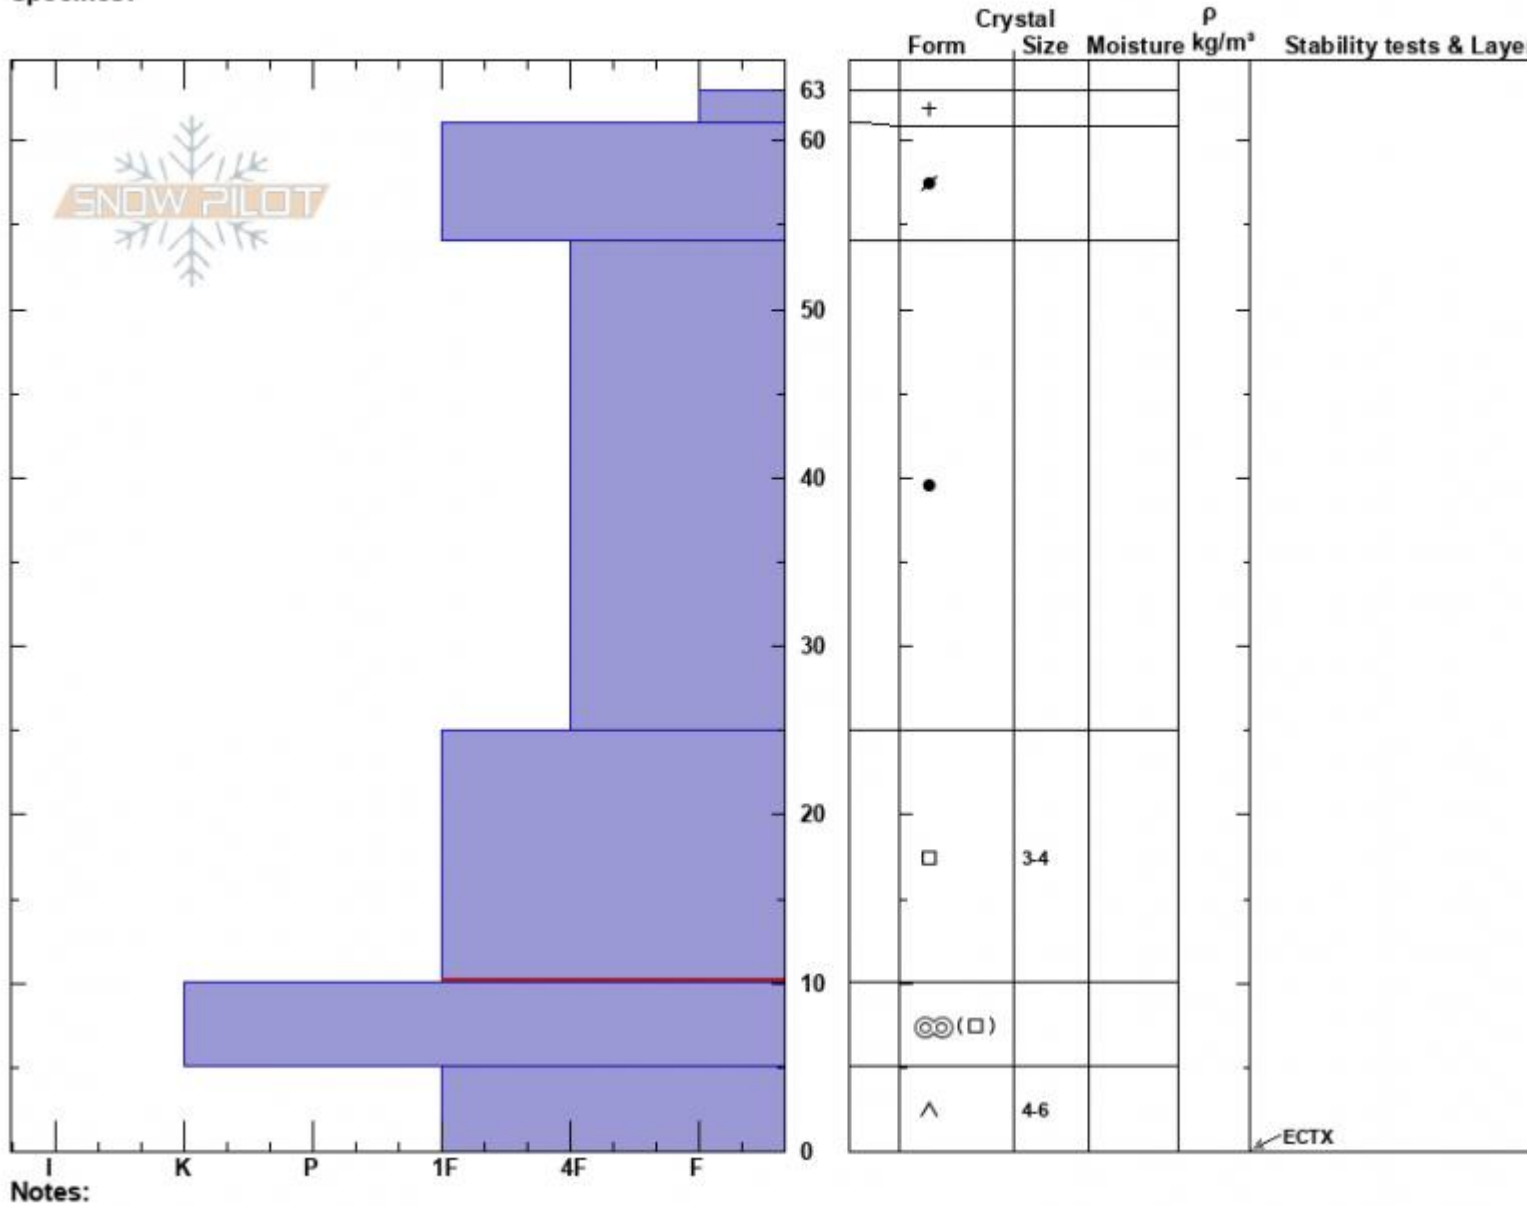

The Throne North
 Bridger Range
 MT
 Elevation: 8225 ft
 Aspect: 344°
 Specifics:

Zach Peterson
 02/22/2024 - 11:15am
 Co-ord: 45.88338N, -110.95193W
 Slope Angle: 15°
 Wind Loading: no

Stability: Good
 Air Temperature:
 Sky Cover: CLR
 Precipitation: NO
 Wind: Calm

HS:63
 PF:25
 Layer Notes:
 25-10cm: Problematic layer

Advisory Region
 Bridger Range
 Longitude
 -110.95W
 Latitude
 45.88N
 Bridger Range, 2024-02-21