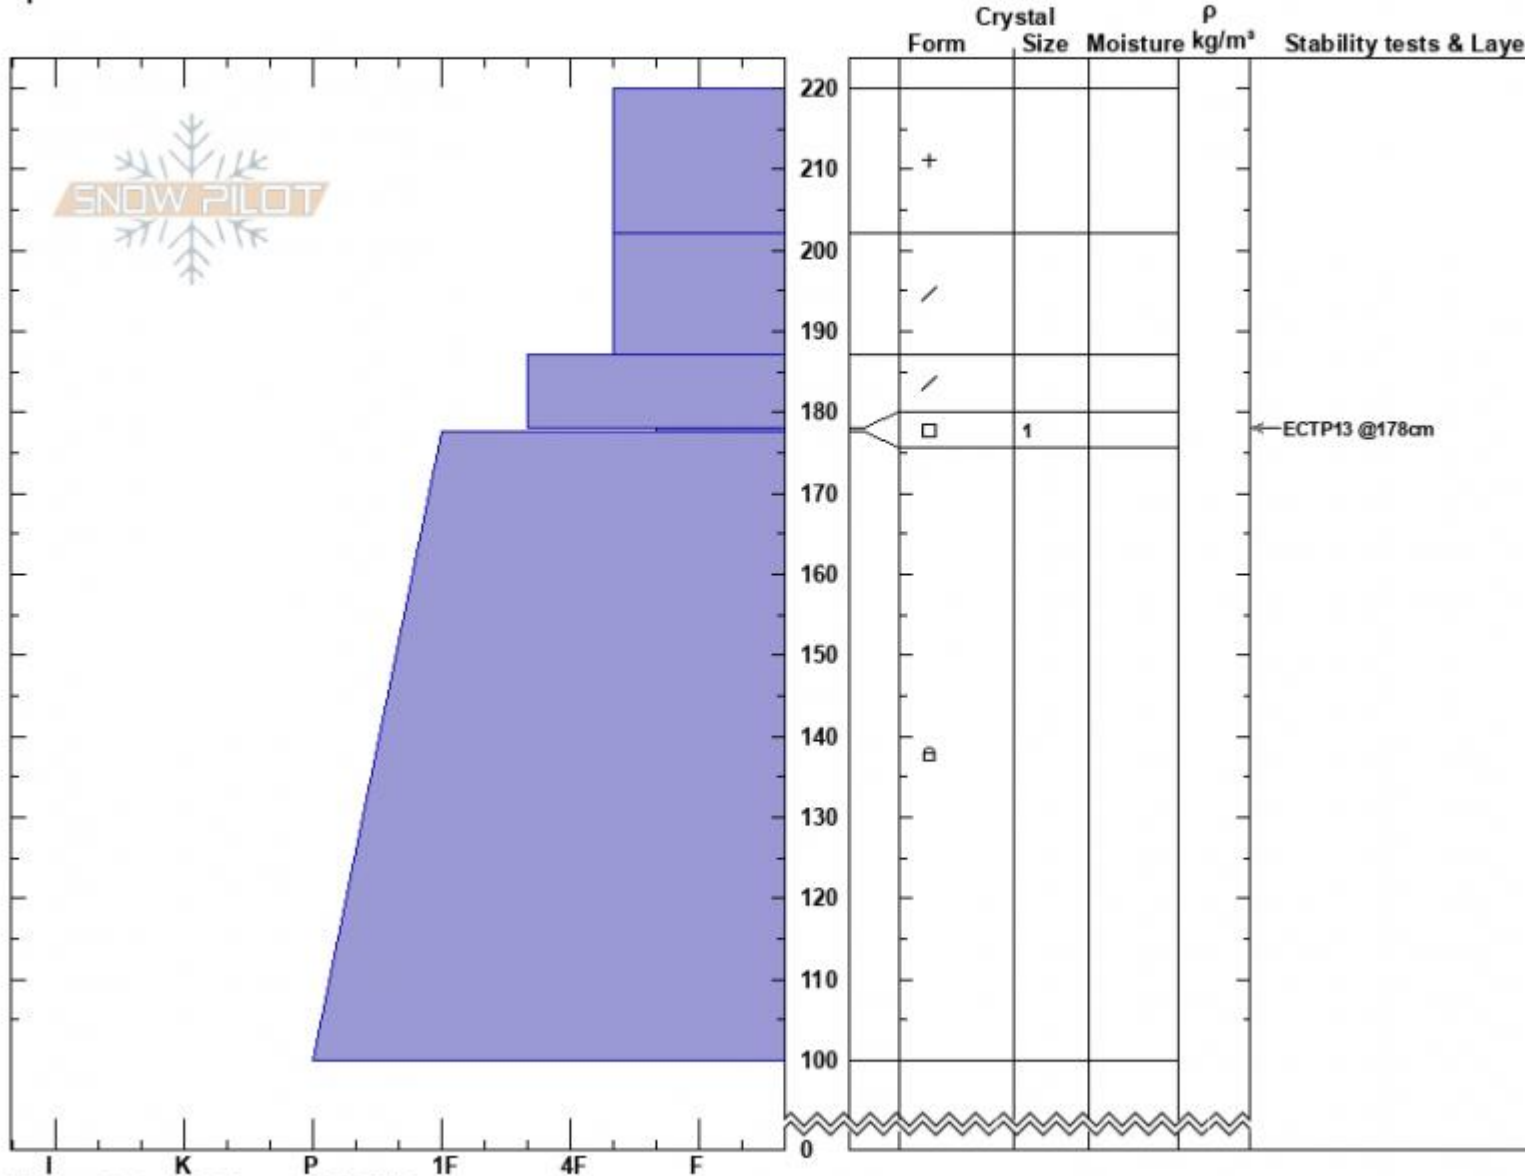

Yale Crk
 Centennial Range
 MT
 Elevation: 9111 ft
 Aspect: 75°
 Specifics:

Alex Marienthal
 03/01/2024 - 1:25pm
 Co-ord: 44.55458N, -111.46592W
 Slope Angle: 26°
 Wind Loading: previous

Stability: Fair
 Air Temperature: -6°C
 Sky Cover: OVC
 Precipitation: S2
 Wind: W Calm

HS:220
 Layer Notes:
 178-177.5cm: Problematic layer

Notes: The top 5.5" of snow = 0.9" SWE
 Top 8" = 1.2" SWE
 Top 14" = 2.0" SWE (measured with Snowmetrics SWE tube)

Advisory Region
 Island Park
 Longitude
 -111.44W
 Latitude
 44.56N
 Island Park, 2024-03-01