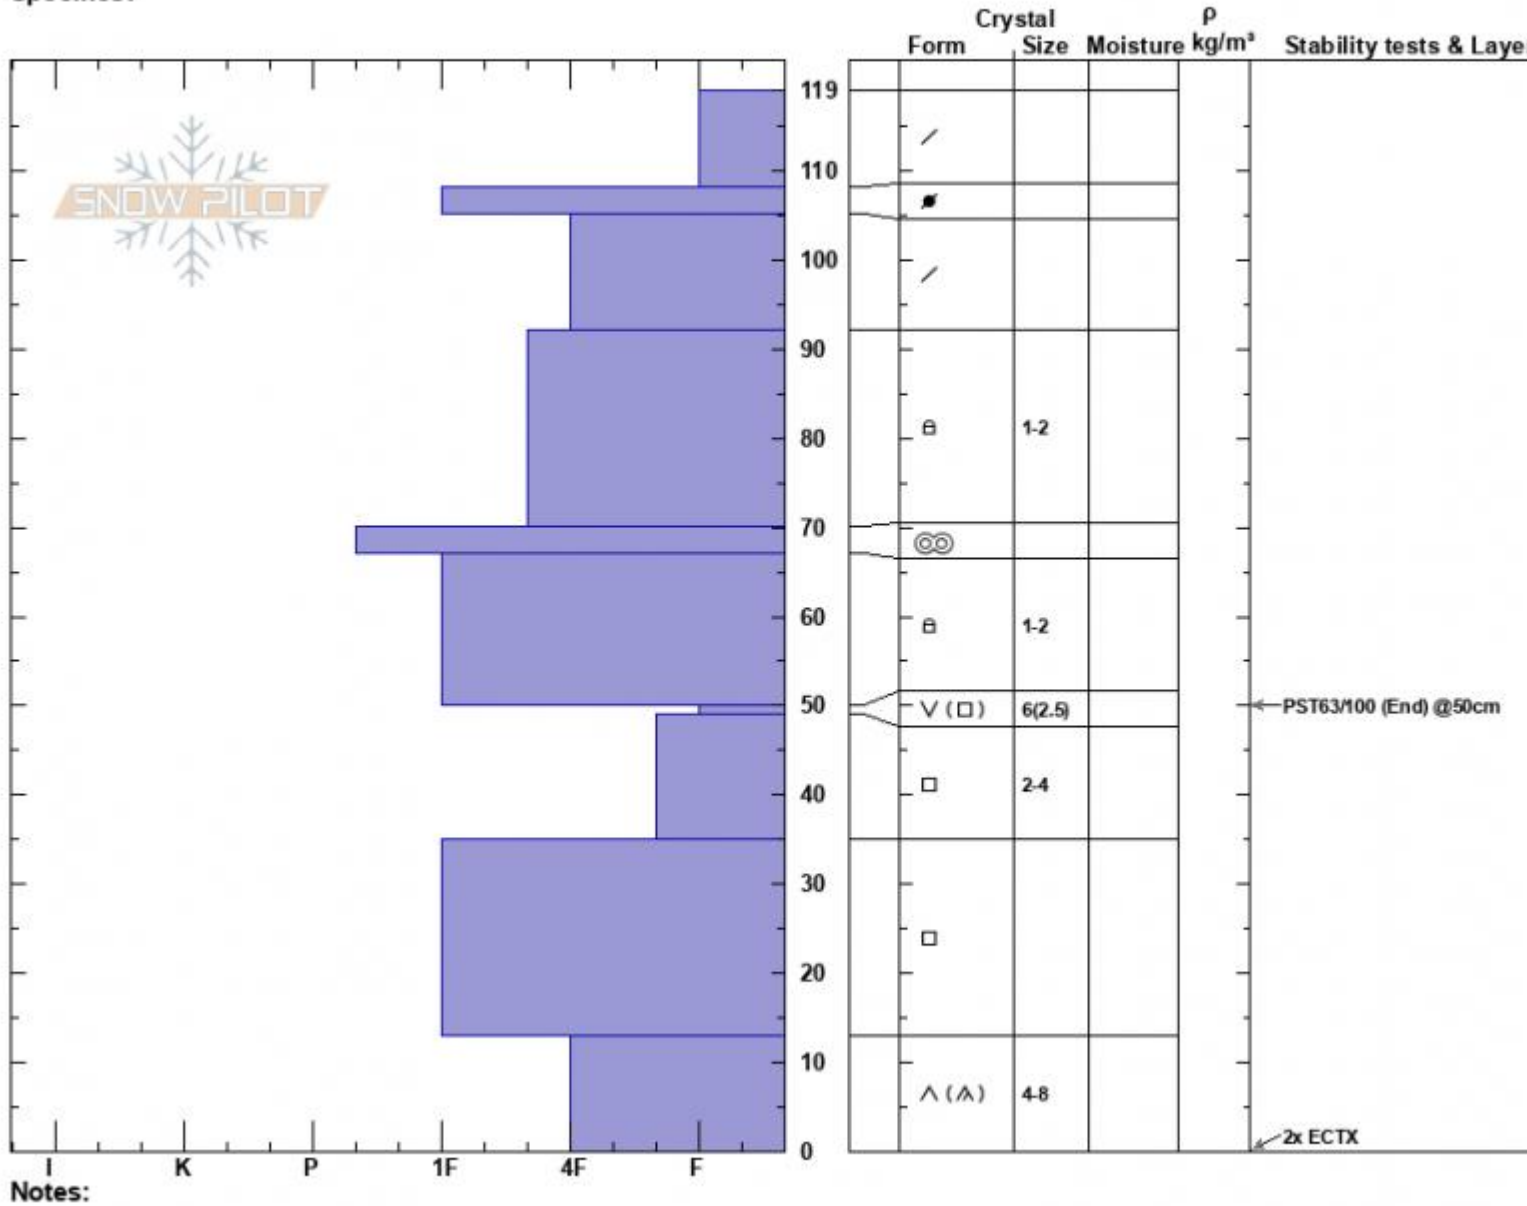

Motor Hill
 Lionhead Range
 MT
 Elevation: 8580 ft
 Aspect: 164°
 Specifics:

Zach Peterson
 02/29/2024 - 1:00pm
 Co-ord: 44.73762N, -111.31296W
 Slope Angle: 20°
 Wind Loading: yes

Stability:
 Air Temperature:
 Sky Cover: BKN
 Precipitation:
 Wind: SW Moderate

HS:119 Layer Notes:
 50-49cm: Problematic layer

Advisory Region
 Lionhead Range
 Longitude
 -111.32W

Latitude

44.71N

Lionhead Range, 2024-02-29