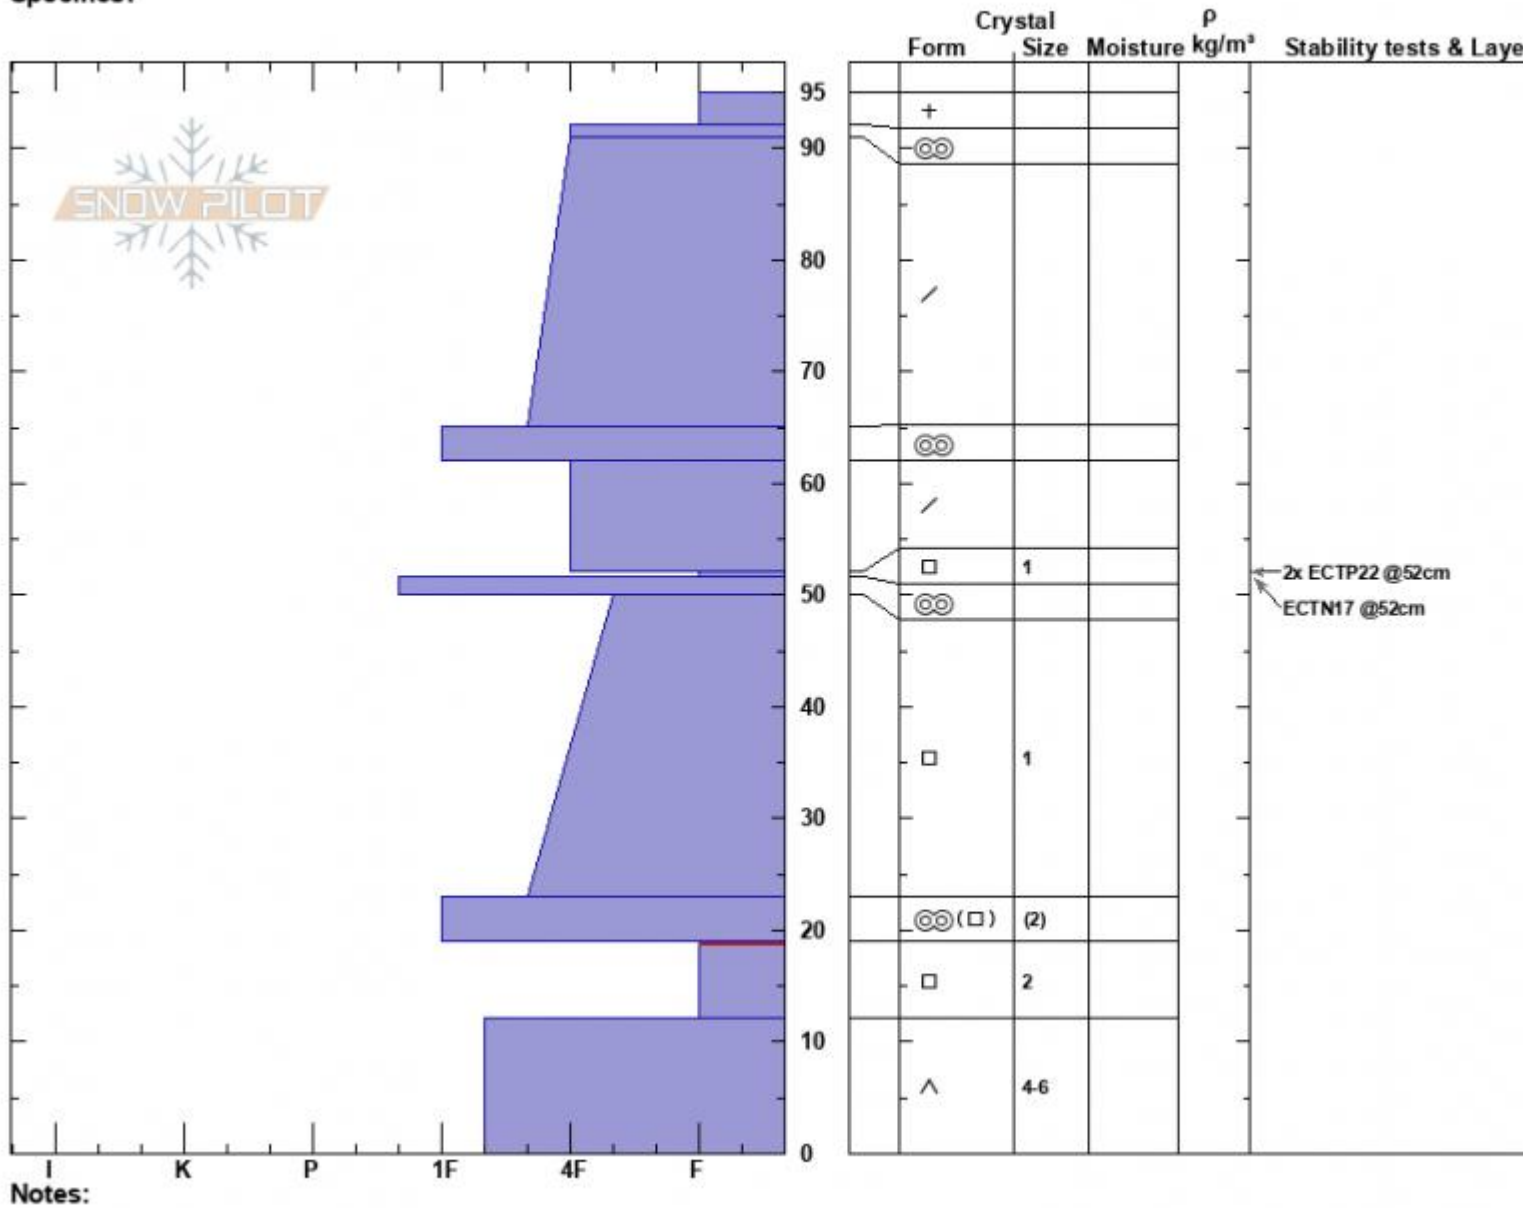

Bacon Rind South Face  
 Madison Range-S  
 MT  
 Elevation: 7800 ft  
 Aspect: 100°  
 Specifics:

Dave Zinn  
 03/04/2024 - 11:00am  
 Co-ord: 44.96770N, -111.08770W  
 Slope Angle: 35°  
 Wind Loading: no

Stability: Poor  
 Air Temperature:  
 Sky Cover: SCT  
 Precipitation: NO  
 Wind: Light Breeze

HS:95  
 PF:40  
 PS:30  
 Layer Notes:  
 19-12cm:Problematic layer

Advisory Region  
 Southern Madison  
 Longitude  
 -111.10W  
 Latitude  
 44.96N  
 Southern Madison, 2024-03-06