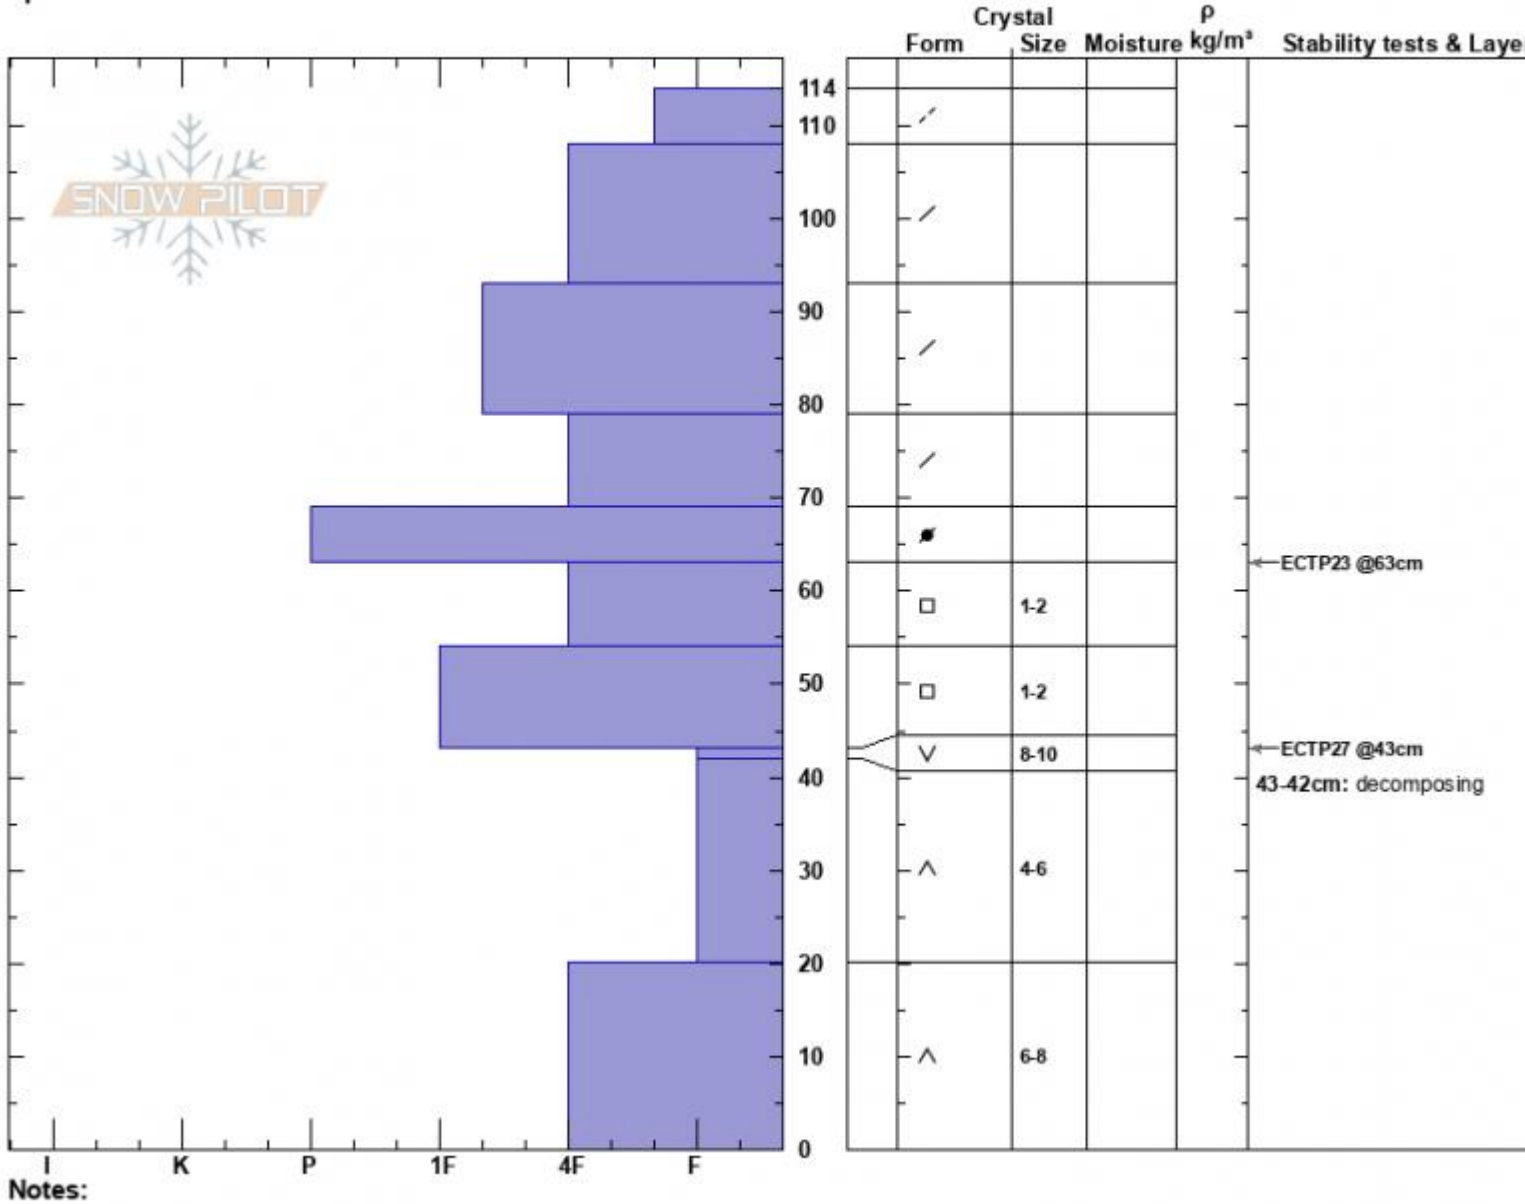

Sunlight Basin Profile  
 Madison Range-S  
 MT  
 Elevation: 9480 ft  
 Aspect: 90°  
 Specifics:

Dave Zinn  
 03/05/2024 - 12:00pm  
 Co-ord: 44.97566N, -111.31321W  
 Slope Angle: 24°  
 Wind Loading: yes

Stability: Poor  
 Air Temperature:  
 Sky Cover: OVC  
 Precipitation: S-1  
 Wind: SW Moderate

HS:114  
 PF:105  
 Layer Notes:  
 43-42cm: decomposing  
 43-42cm: Problematic layer

Notes:  
 Advisory Region  
 Southern Madison  
 Longitude  
 -111.31W  
 Latitude  
 44.97N  
 Southern Madison, 2024-03-06