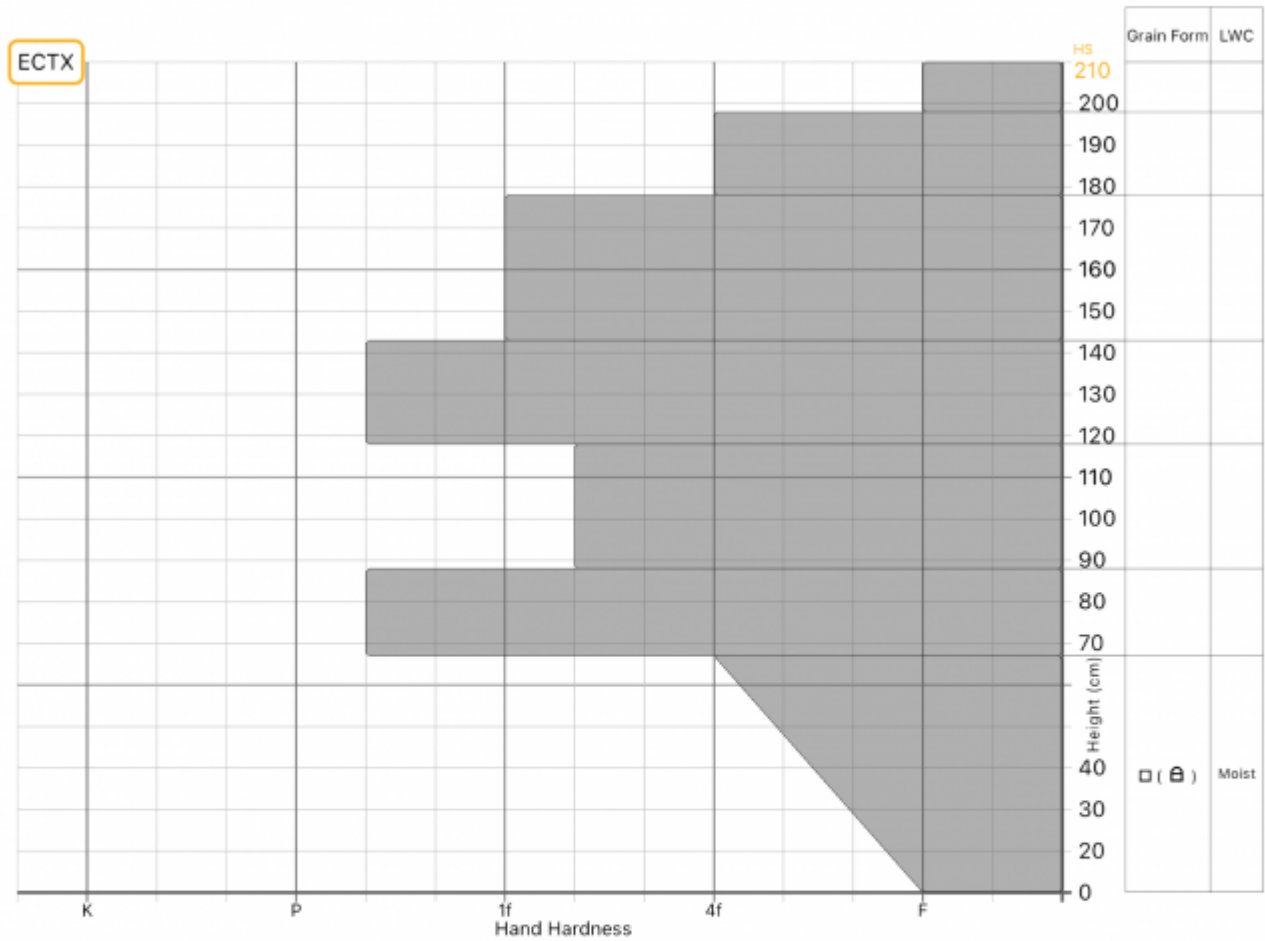

Profile Name: Republic Creek

General

🕒 Date: 2024-03-24 14:13:00.000
 👤 Observer: Joe Trovato
 🏠 Org: Propagation Labs

Location

📍 Elevation: 9536ft
 🌬 Aspect: W
 📐 Slope: 27°
 📍 Lat/Lng: 44.9853,-109.9270

Weather

🌡 Air Temperature: ?
 ☁ Sky Cover: ?
 ❄ Precipitation: ?
 🌬 Wind: ?
 🌀 Blowing Snow: ?

Snow Conditions

📏 Total Snow Depth (HS): 210cm
 ❄ Surface Grain: ?
 🚶 Foot Pen: ?
 🛷 Ski Pen: ?

Notes:

MANUAL SNOW PROFILE

Advisory Region
 Cooke City
 Longitude
 -109.94W
 Latitude
 44.99N
 Cooke City, 2024-03-27