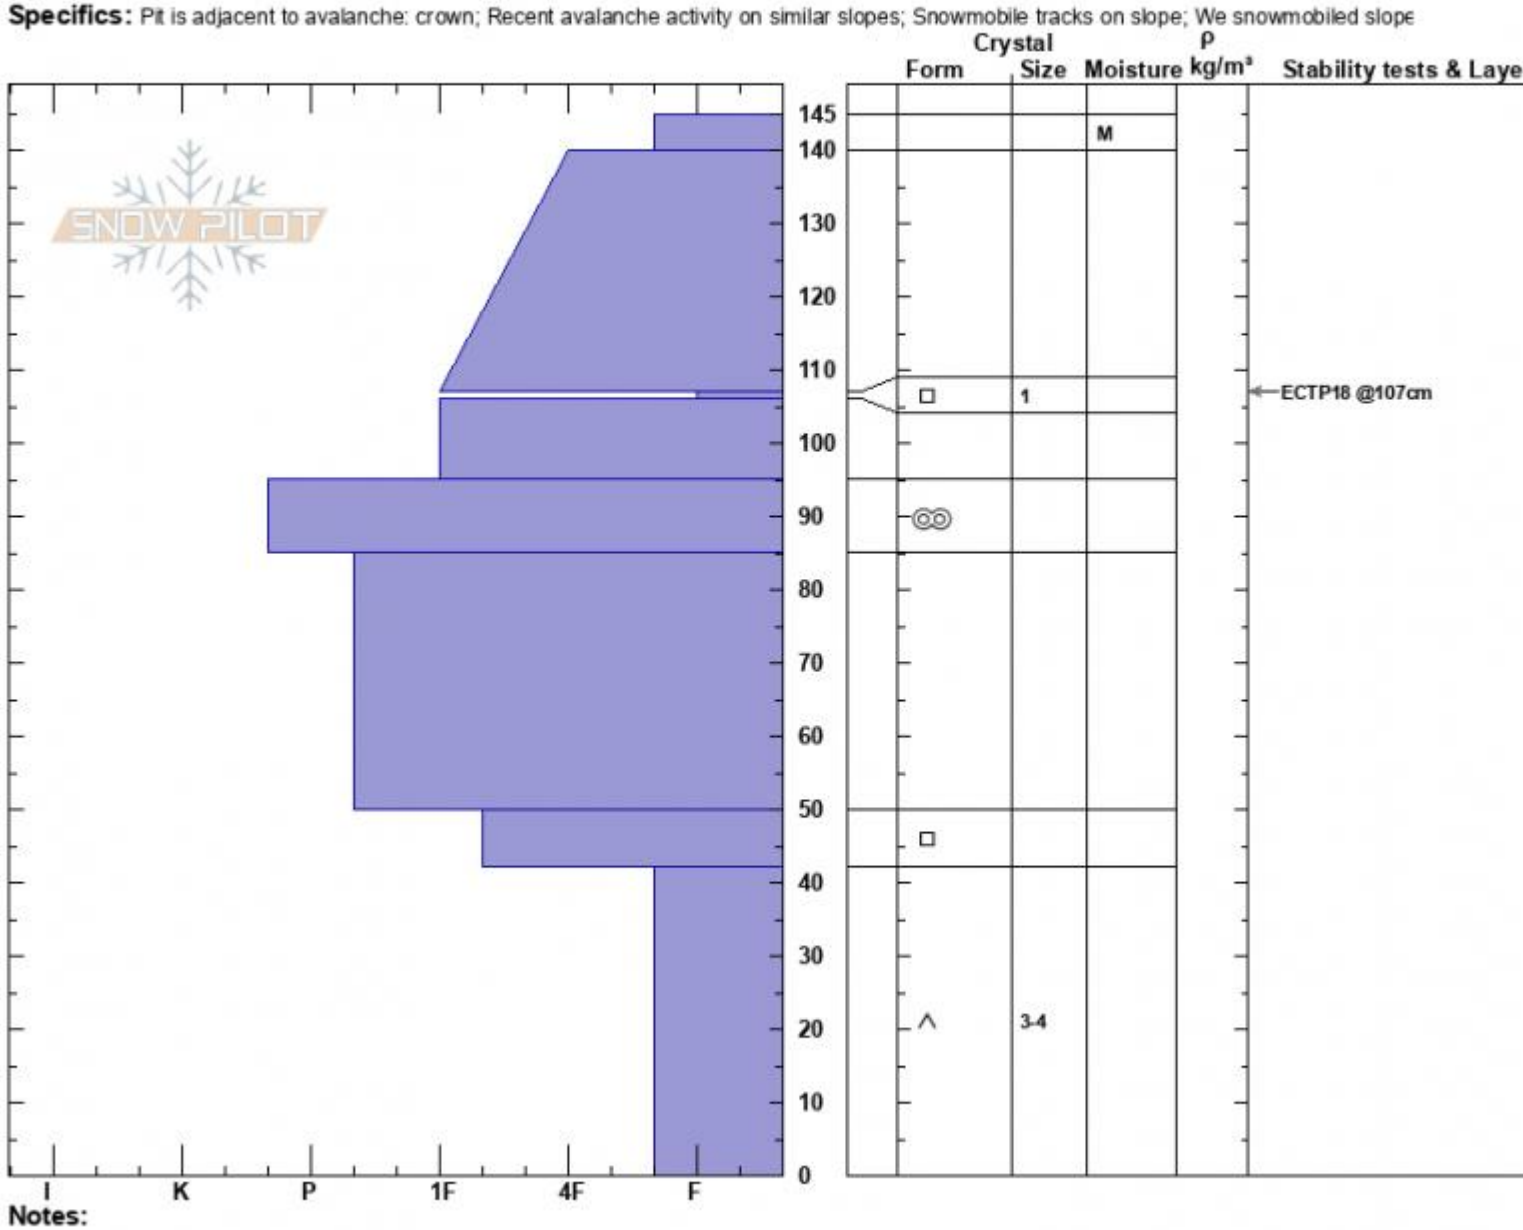

Targhee Creek  
 Lionhead Range  
 MT  
 Elevation: 9600 ft  
 Aspect: 75°  
 Specifics: Pit is adjacent to avalanche: crown; Recent avalanche activity on similar slopes; Snowmobile tracks on slope; We snowmobiled slope

Ian Hoyer  
 04/02/2024 - 12:00pm  
 Co-ord: 44.75039N, -111.39098W  
 Slope Angle: 31°  
 Wind Loading: no

Stability: Fair  
 Air Temperature:  
 Sky Cover: CLR  
 Precipitation: NO  
 Wind: Calm

HS:145  
 PF:30  
 Layer Notes: 107-106cm:Problematic layer

Advisory Region  
 Lionhead Range  
 Longitude  
 -111.32W  
 Latitude  
 44.71N

**Avalanche Details:** [Snowmo triggered small slide at Lionhead](#)  
 Lionhead Range, 2024-04-02