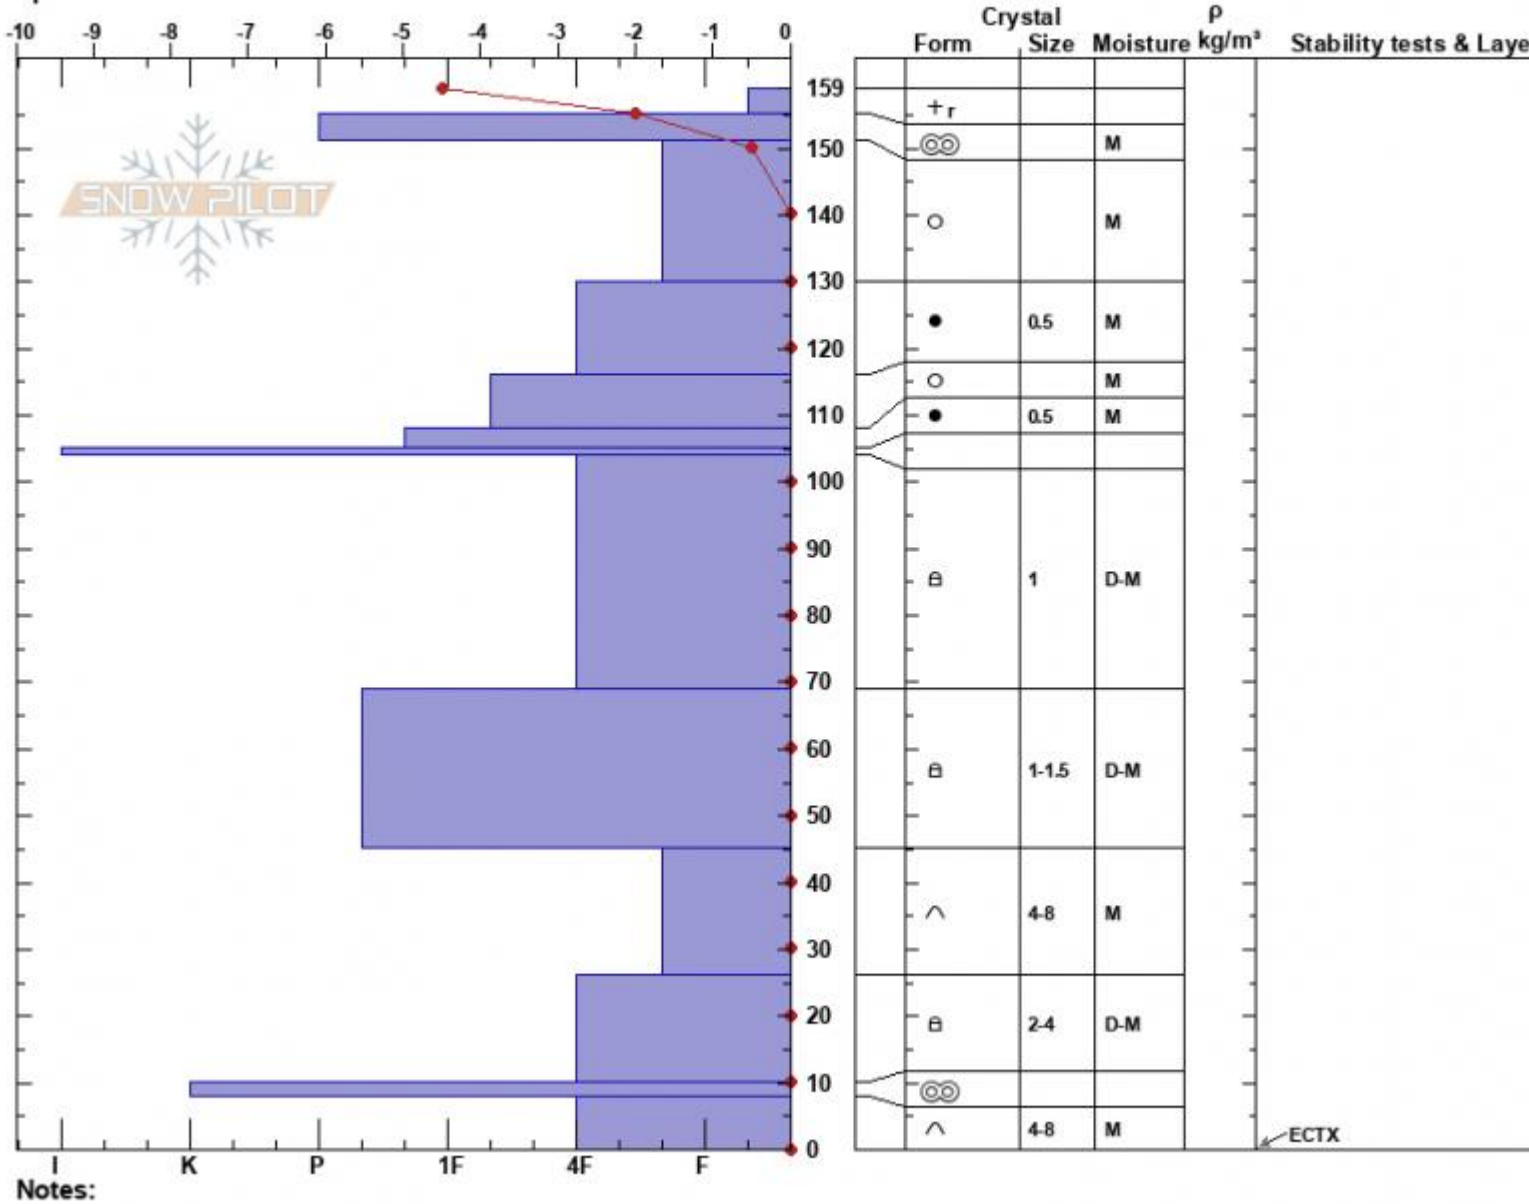

Ski Hill Lionhead
 Lionhead Range
 MT
 Elevation: 8010 ft
 Aspect: 69°
 Specifics:

Alex Marienthal
 04/06/2024 - 10:43am
 Co-ord: 44.70228N, -111.29555W
 Slope Angle: 27°
 Wind Loading: no

Stability: Good
 Air Temperature: -6.5°C
 Sky Cover: OVC
 Precipitation: S1
 Wind: N Light Breeze

HS:159
 PF:30
 Layer Notes: 159-155cm:Problematic layer

Advisory Region
 Lionhead Range
 Longitude
 -111.32W

Latitude

44.71N

Lionhead Range, 2024-04-06