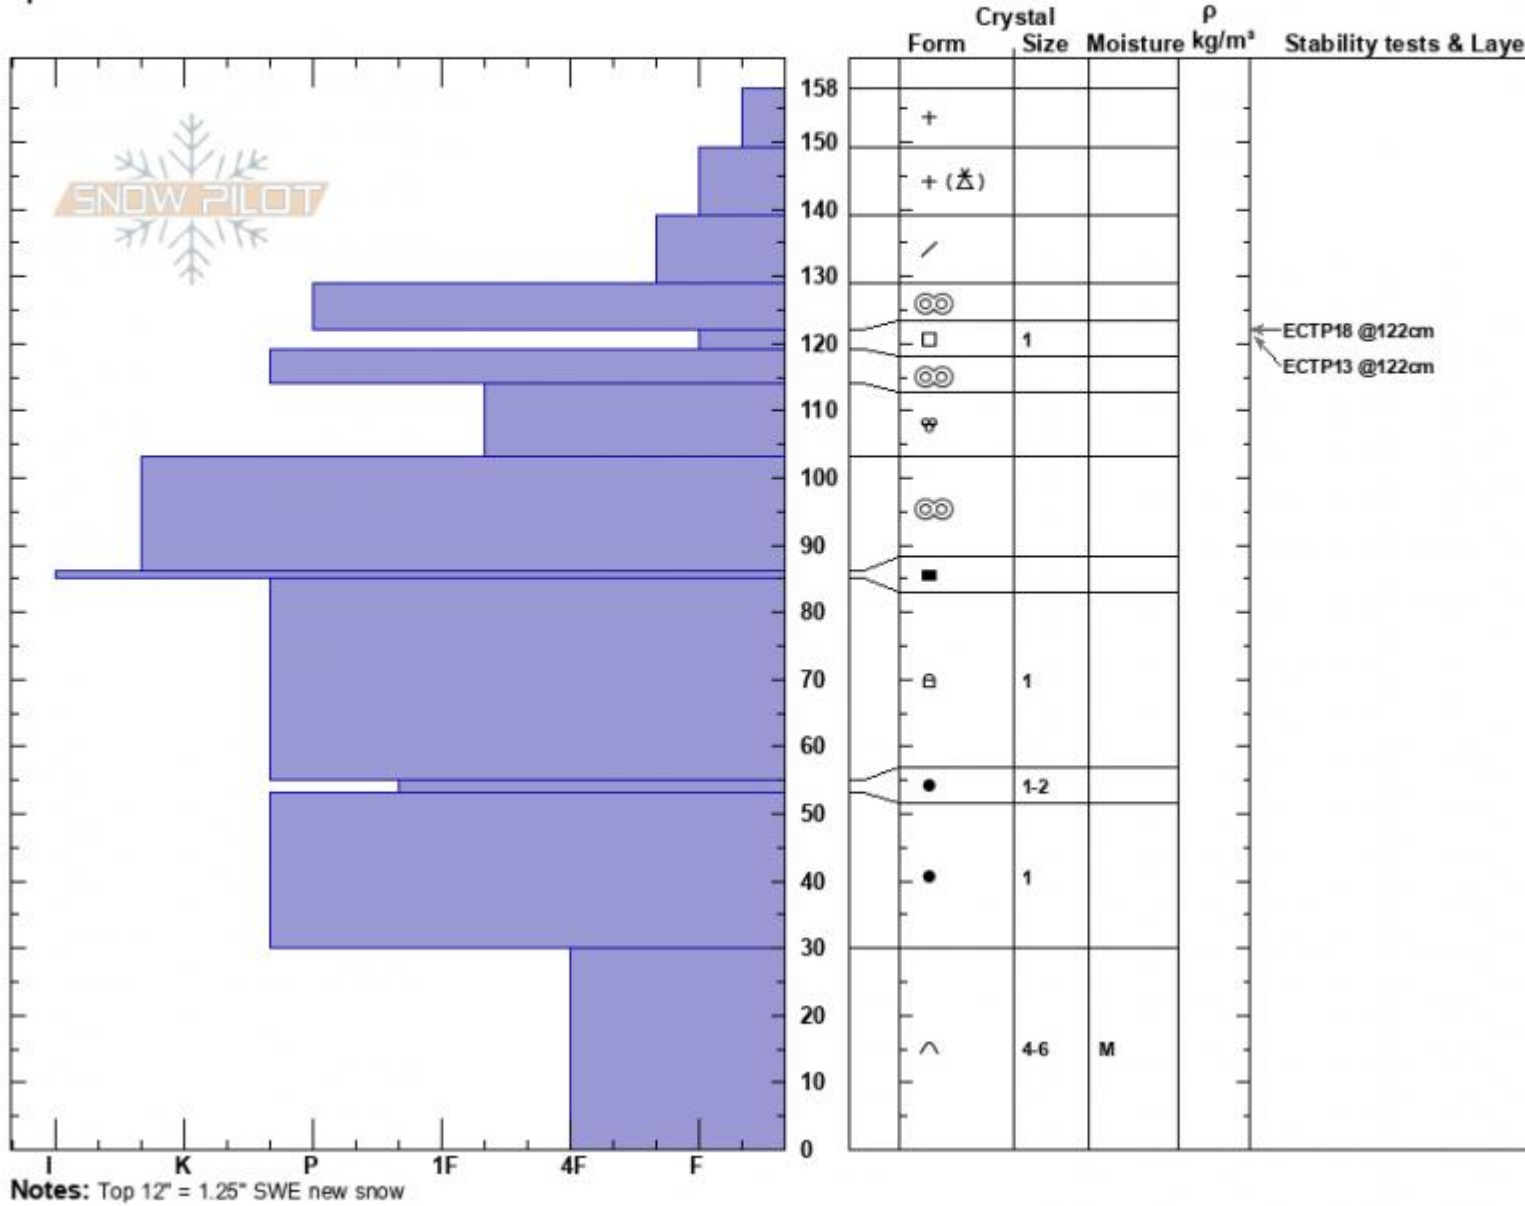

Lightning Crk, T Fork
 Madison Range-S
 MT
 Elevation: 8775 ft
 Aspect: 240°
 Specifics:

Alex Marienthal
 03/29/2024 - 12:15pm
 Co-ord: 44.97662N, -111.35970W
 Slope Angle: 30°
 Wind Loading: no

Stability: Fair
 Air Temperature: -2.5°C
 Sky Cover: BKN
 Precipitation: S-1
 Wind: Calm

HS:158
 Layer Notes:
 122-119cm:Problematic layer

Advisory Region
 Southern Madison
 Longitude
 -111.27W
 Latitude
 45.06N
 Southern Madison, 2024-03-29