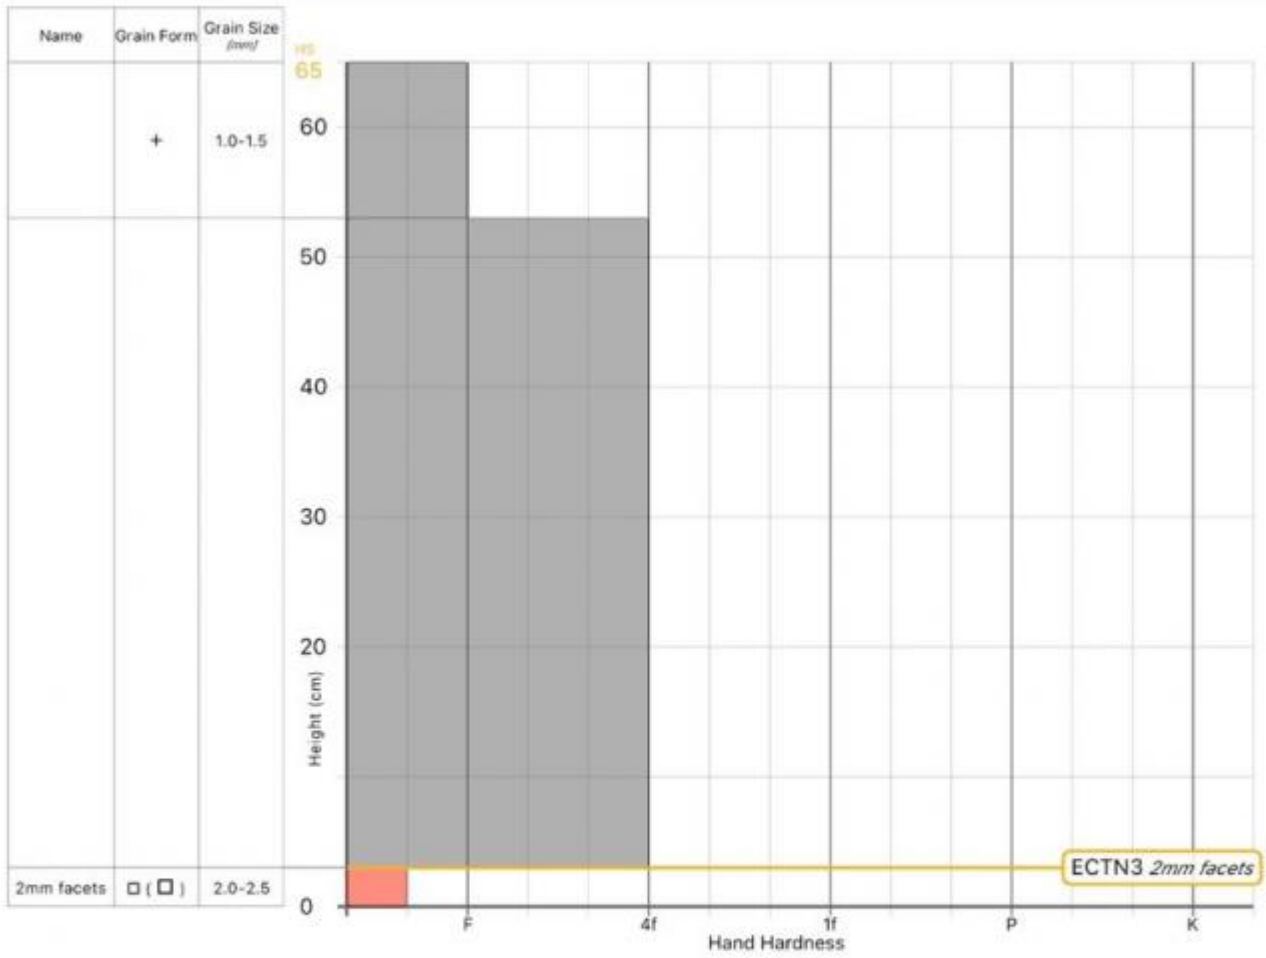

Profile Name: **Bridger Range**

General

🕒 Date: 2024-11-05 11:10:24.000
 👤 Observer: **Tyler Miller**
 🏠 Org:

Location

📍 Elevation: **7800ft**
 🌬️ Aspect: **NW**
 📐 Slope: **23°**
 📍 Lat/Lng: **45.8305,-110.9307**

Weather

🌡️ Air Temperature: ?
 ☁️ Sky Cover: **Scattered**
 ❄️ Precipitation: **No Precipitation**
 🌬️ Wind: **Moderate,NE**
 🌬️ Blowing Snow: **Light**

Snow Conditions

📏 Total Snow Depth (HS): **65cm**
 ❄️ Surface Grain: **Graupel 1.0-1.5mm**
 📏 Foot Pen: ?
 📏 Ski Pen: ?

Notes: -13° C air (unable to input negative value for temp)

PROPAGATION LABS | MANUAL SNOW PROFILE

Advisory Region
 Bridger Range
 Longitude
 -110.92W
 Latitude
 45.82N
 Bridger Range, 2024-11-07