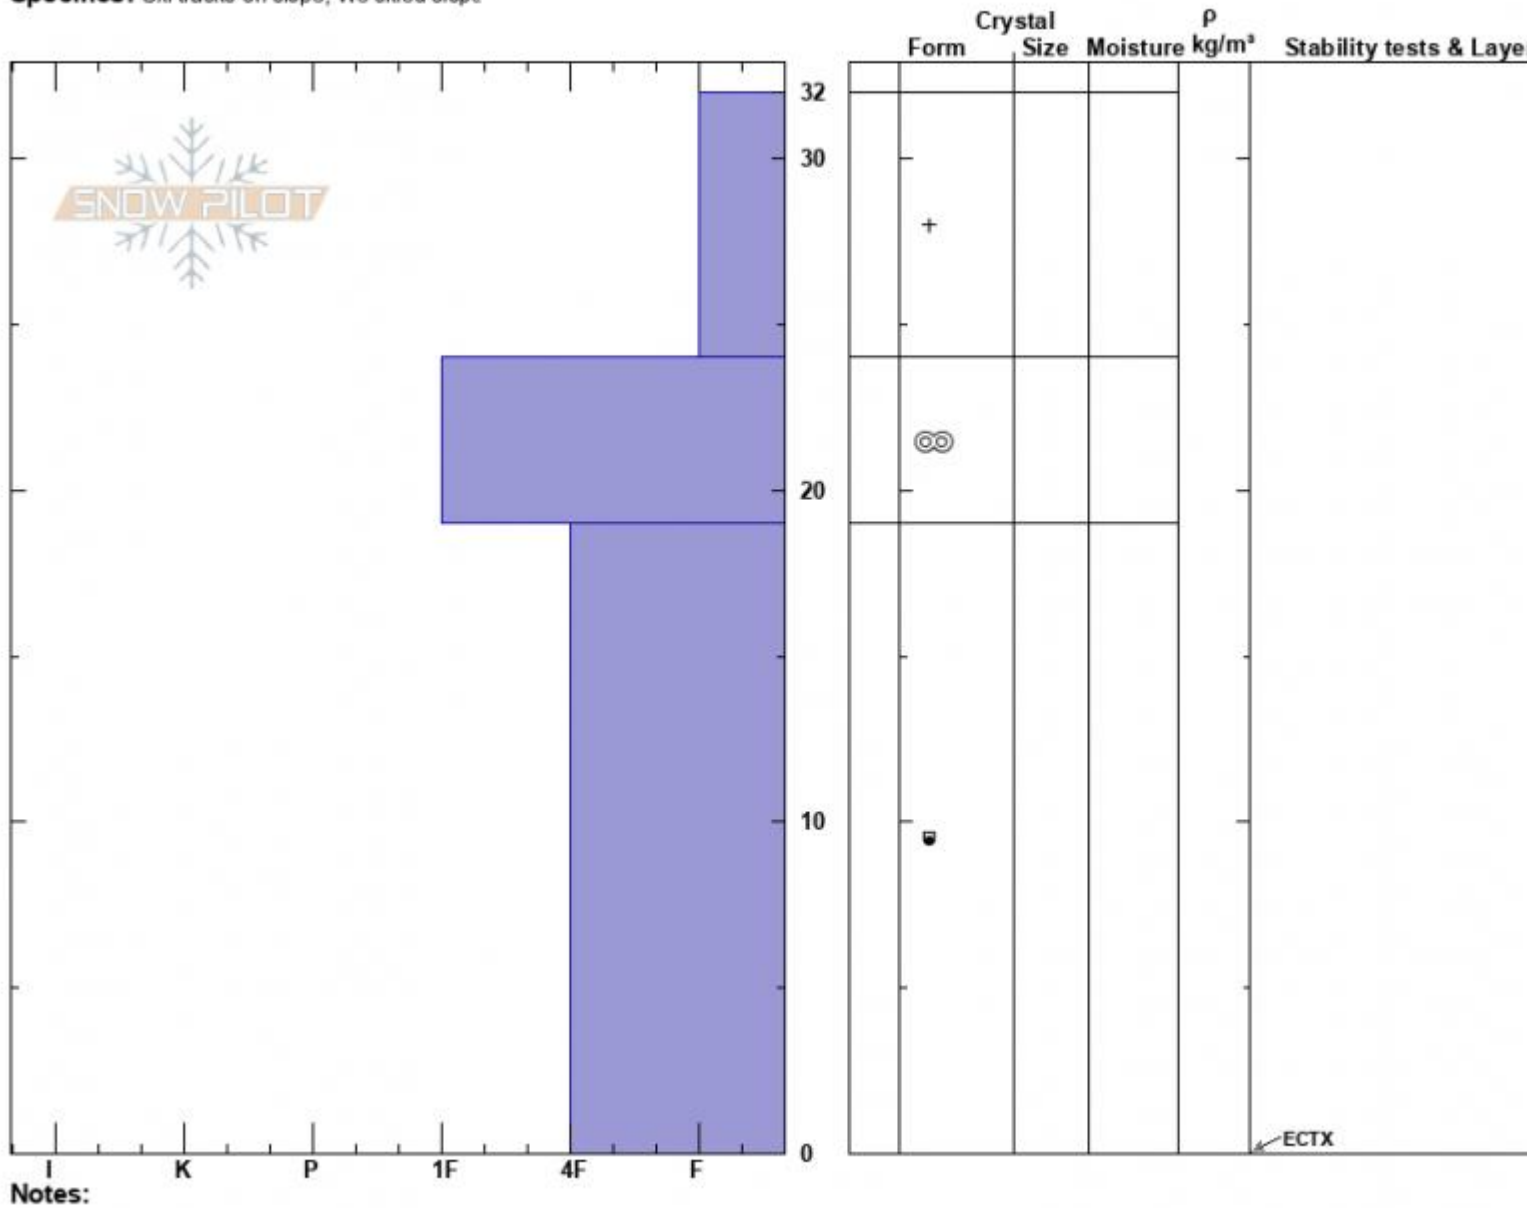

History Rock  
 Gallatin Range-N  
 MT  
 Elevation: 7800 ft  
 Aspect: 70°  
 Specifics: Ski tracks on slope; We skied slope

Ian Hoyer  
 11/14/2024 - 12:00pm  
 Co-ord: 45.48765N, -111.00926W  
 Slope Angle: 27°  
 Wind Loading: no

Stability: Good  
 Air Temperature:  
 Sky Cover: FEW  
 Precipitation: NO  
 Wind: E Light Breeze

HS:32  
 PF:32  
 PS:10  
 Layer Notes:  
 19-0cm: Problematic layer

Advisory Region  
 Northern Gallatin  
 Longitude  
 -110.98W  
 Latitude  
 45.50N  
 Northern Gallatin, 2024-11-14