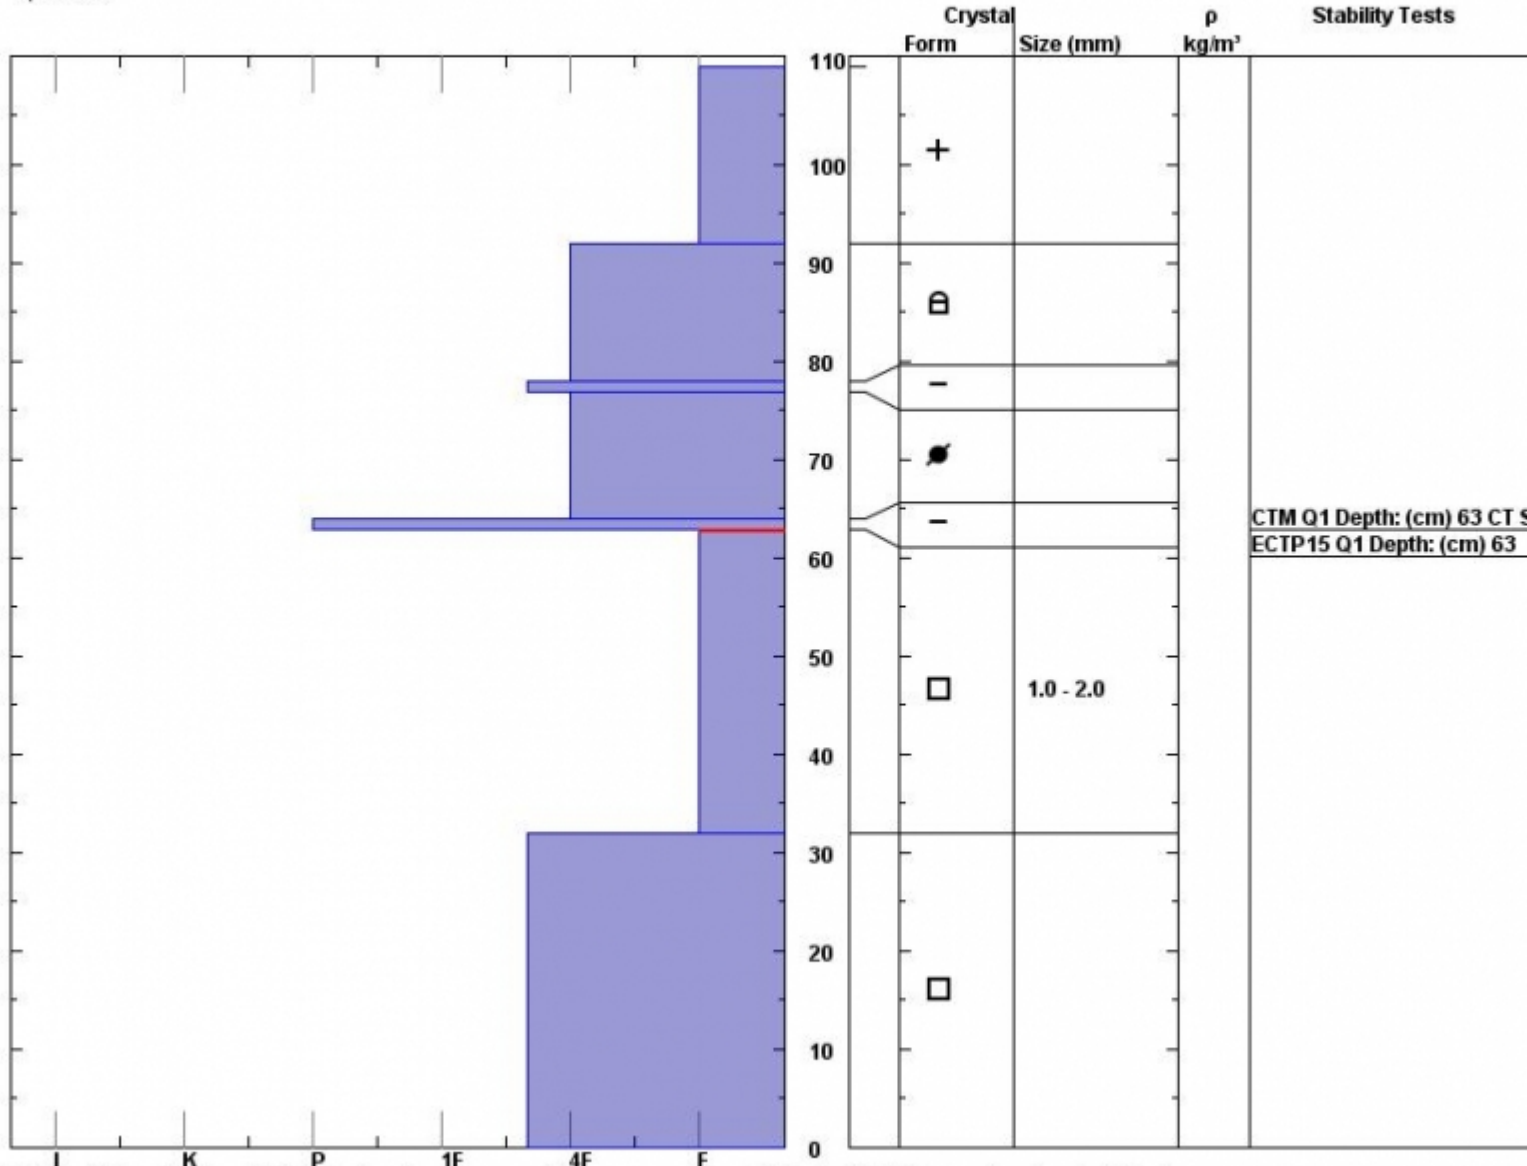

Snow Pit Profile  
**Cabin Creek**  
**Southern Madions Range**  
 Elevation (ft) **9334**  
 Aspect: **70**  
 Specifics:

Observer: **Eric Knoff**  
**Sat Jan 14 11:18:00 MST 2012**  
 Co-ord: **44.88852 N 111.18284 W**  
 Slope: **30**  
 Wind loading: **no**

Stability on similar slopes: **Fair**  
 Air Temperature: **-6.8 F**  
 Sky Cover: **Clear**  
 Precipitation:  
 Wind: **SW Light Breeze**

Stability Test Notes:  
 Layer note:  
**32-63: Pro**

Notes: Not much of a slab, but plenty of weak snow. If this area receives .5-1 inch of SWE I expect natural activity to occur.