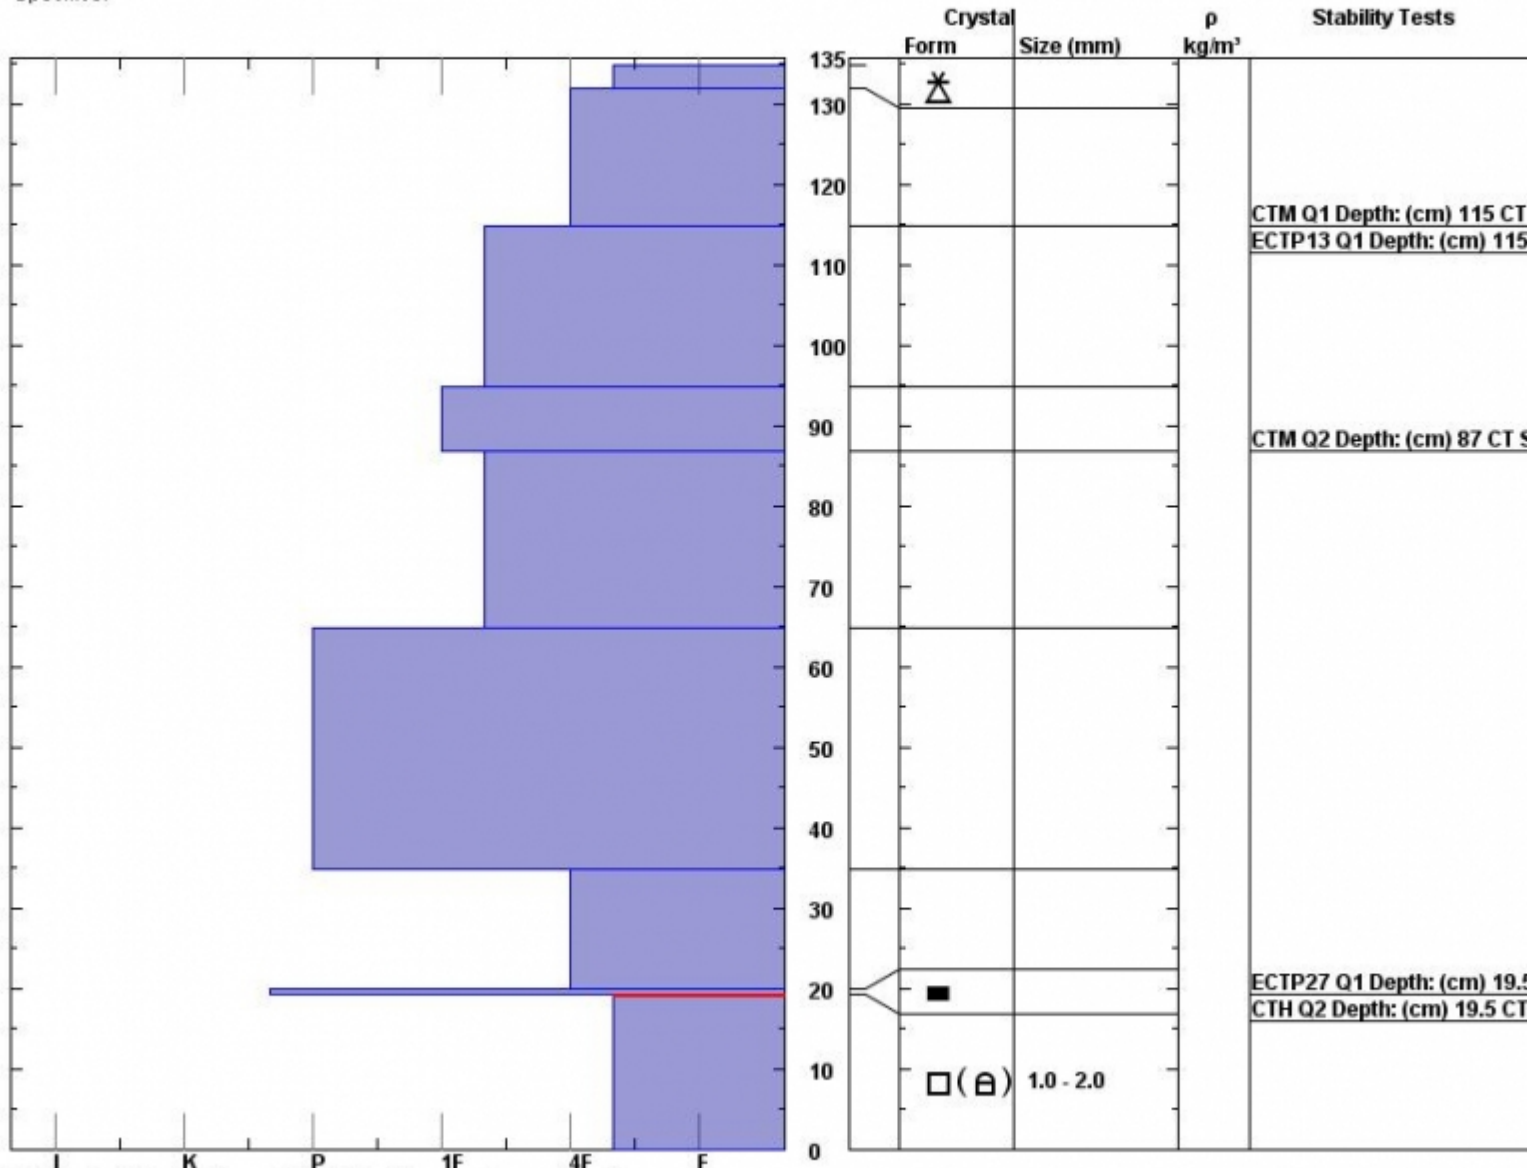

Snow Pit Profile  
**Almost Died**  
**Beartooth, MT**  
 Elevation (ft) **9470**  
 Aspect: **36**  
 Specifics:

Observer: **Doug Chabot**  
**Sun Dec 07 08:40:00 MST 2014**  
 Co-ord: **45.04830 N 109.92938 W**  
 Slope: **25**  
 Wind loading: **no**

Stability on similar slopes: **Good**  
 Air Temperature: **F**  
 Sky Cover: **Clear**  
 Precipitation: **None**  
 Wind: **S Light Breeze**

**HS135**  
 Stability Test Notes:  
 Layer note: **19.5-20: H**  
**0-19.5: Pro**