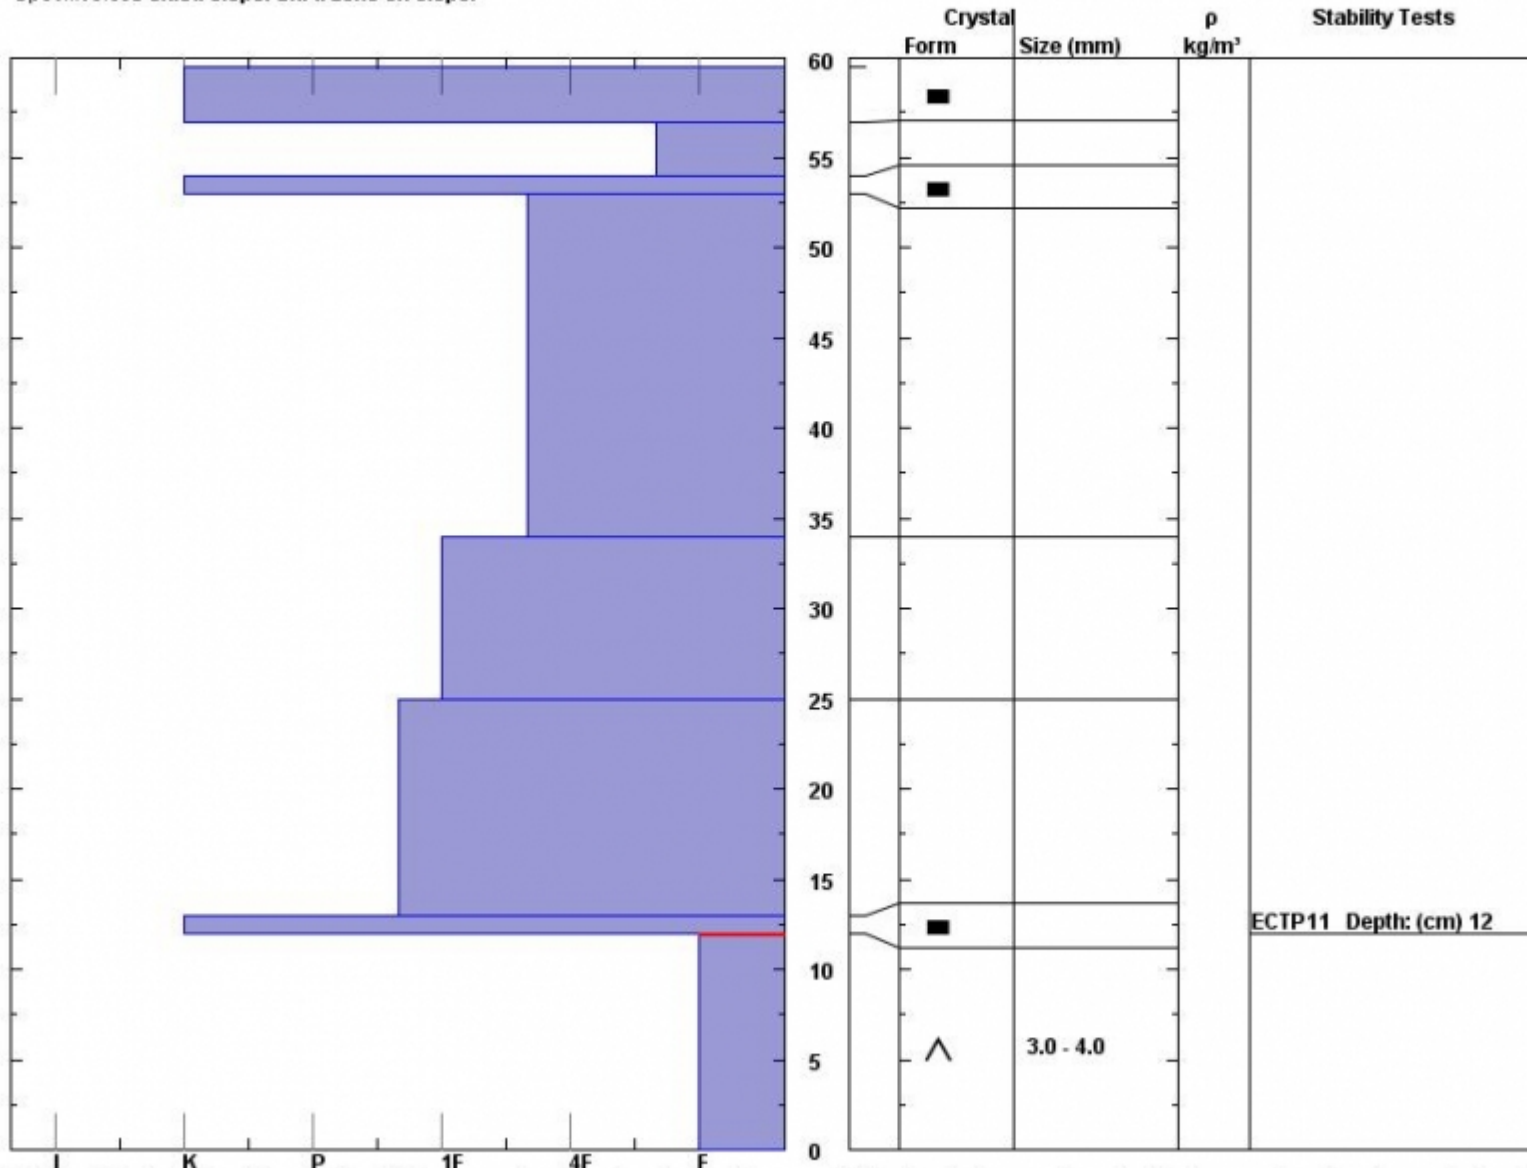

Snow Pit Profile

Saddle Peak

Bridger, MT

Elevation (ft) 8425

Aspect: 130

Specifics: We skied slope. Ski tracks on slope.

Observer: Mark Staples

Thu Dec 11 12:00:00 MST 2014

Co-ord: 45.79310 N 110.93196 W

Slope: 36

Wind loading: no

Stability on similar slopes:

Air Temperature: C

Sky Cover: sky < 2/8 covered

Precipitation: None

Wind: Light Breeze

Stability Test Notes:

Layer note

54-57: son

0-12: Prob

some bon

Notes: In 3 out of 5 locations we had ECTs propagate. All on facets near the ground. The facets at ground are starting to round and bond to each other a little. Still weak though.