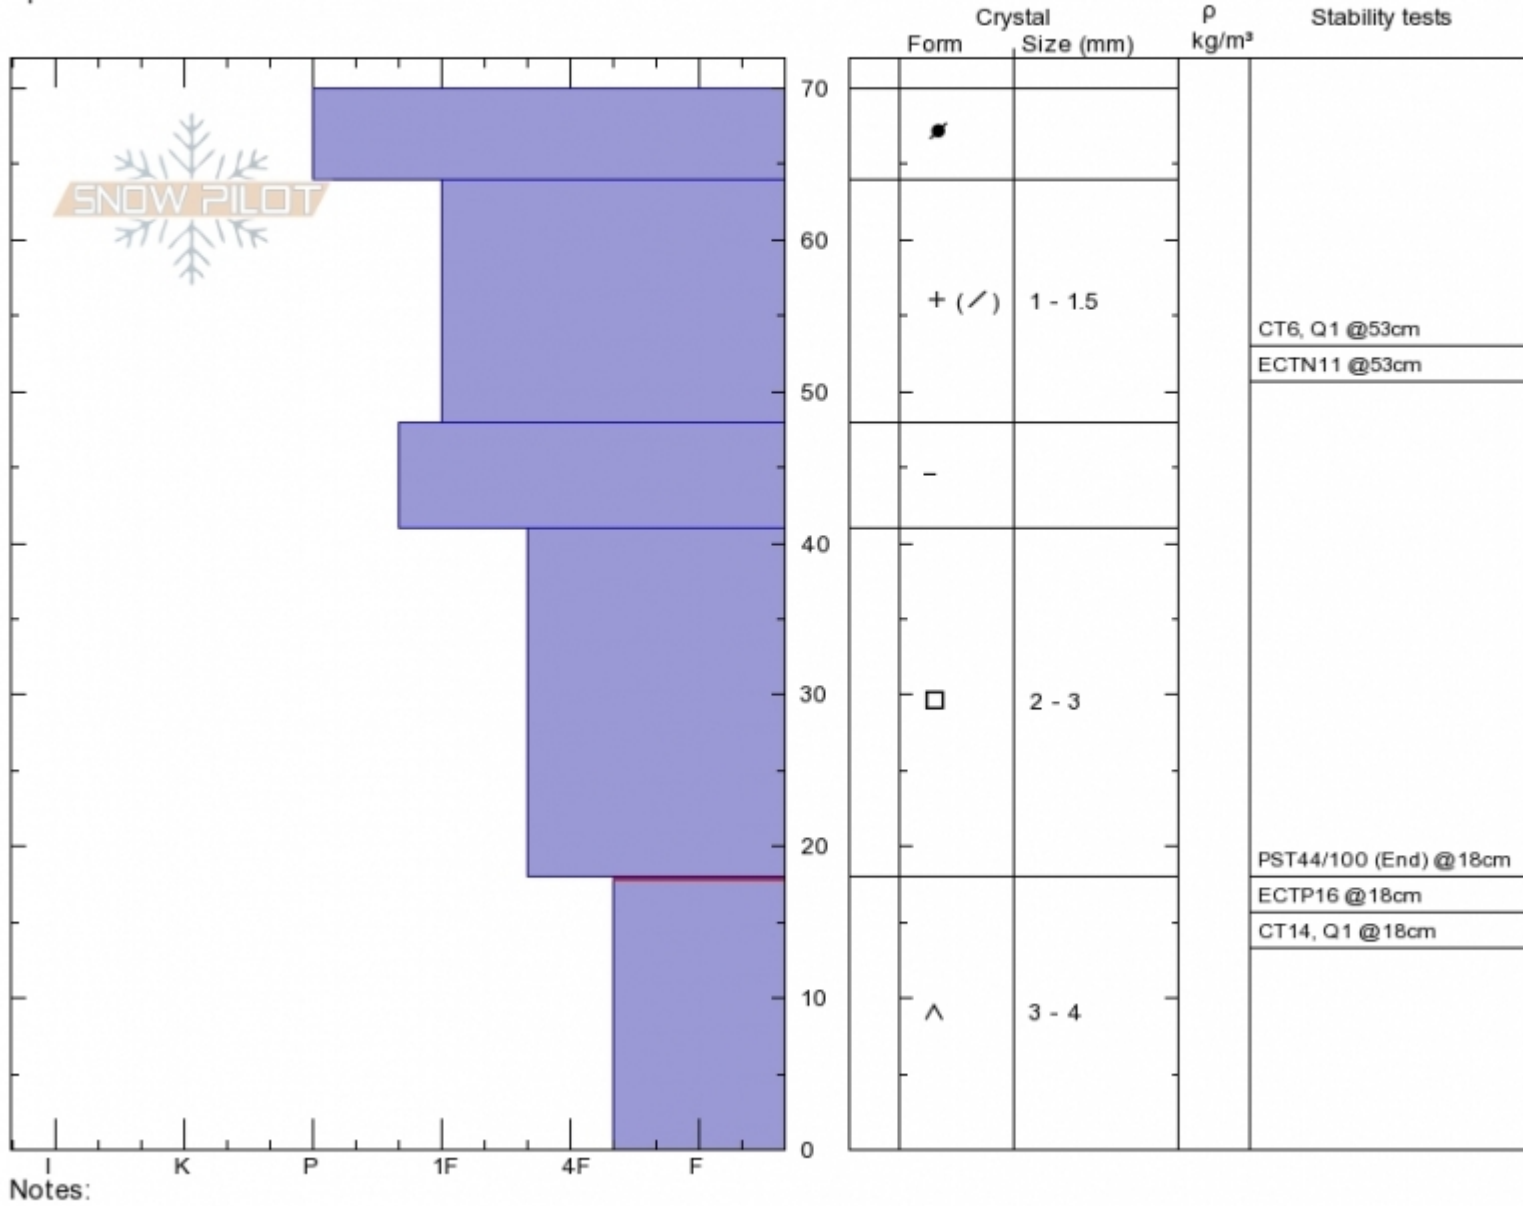

Football Field  
 Bridger Range  
 MT  
 Elevation: 8600 ft  
 Aspect: 99°  
 Specifics:

Chris Bilbrey  
 Tue Dec 20 12:30 2016 (MST)  
 Co-ord: 45.79817N, -110.93413W  
 Slope Angle: 33°  
 Wind Loading: yes

Stability: Fair  
 Air Temperature: -4°C  
 Sky Cover: 4/8 to 8/8 covered  
 Precipitation: None  
 Wind: NW Moderate

HS70  
 Stability Test Notes  
 0-18: Prot

Forecast link: [GNFAC Avalanche Advisory for Wed Dec 21, 2016](#)  
 No Region, 2016-12-20